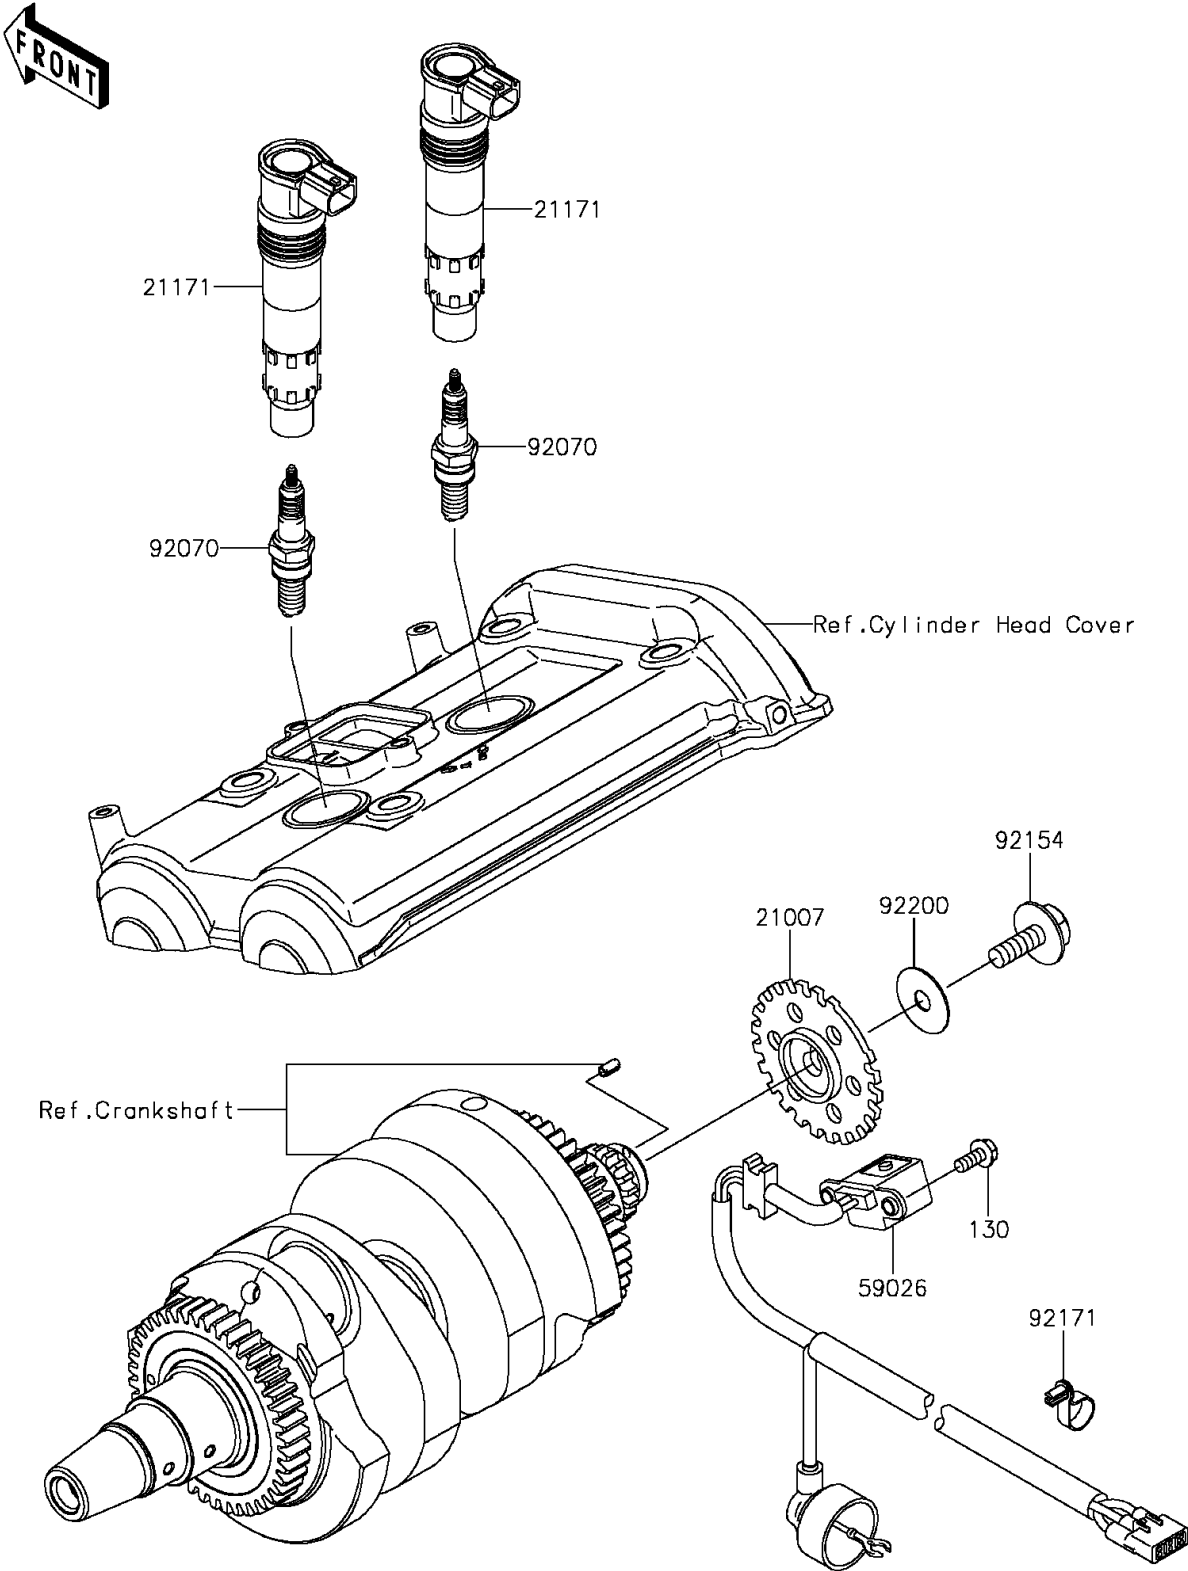

2016 ER-6n PARTS DIAGRAM

Ignition System

E1830

2016 ER-6n PARTS LIST

Ignition System

ITEM NAME	PART NUMBER	QUANTITY
BOLT-FLANGED,5X12 (Ref # 130)	130BA0512	2
ROTOR,PULSING (Ref # 21007)	21007-0053	1
COIL-ASSY-IGNITION (Ref # 21171)	21171-0028	2
COIL-PULSING (Ref # 59026)	59026-0018	1
PLUG-SPARK,CR9EIA(NGK) (Ref # 92070)	92070-0014	2
BOLT,FLANGED,8X23 (Ref # 92154)	92154-0187	1
CLAMP,SPEED (Ref # 92171)	92171-0836	1
WASHER,8.5X28X0.8 (Ref # 92200)	92200-0274	1