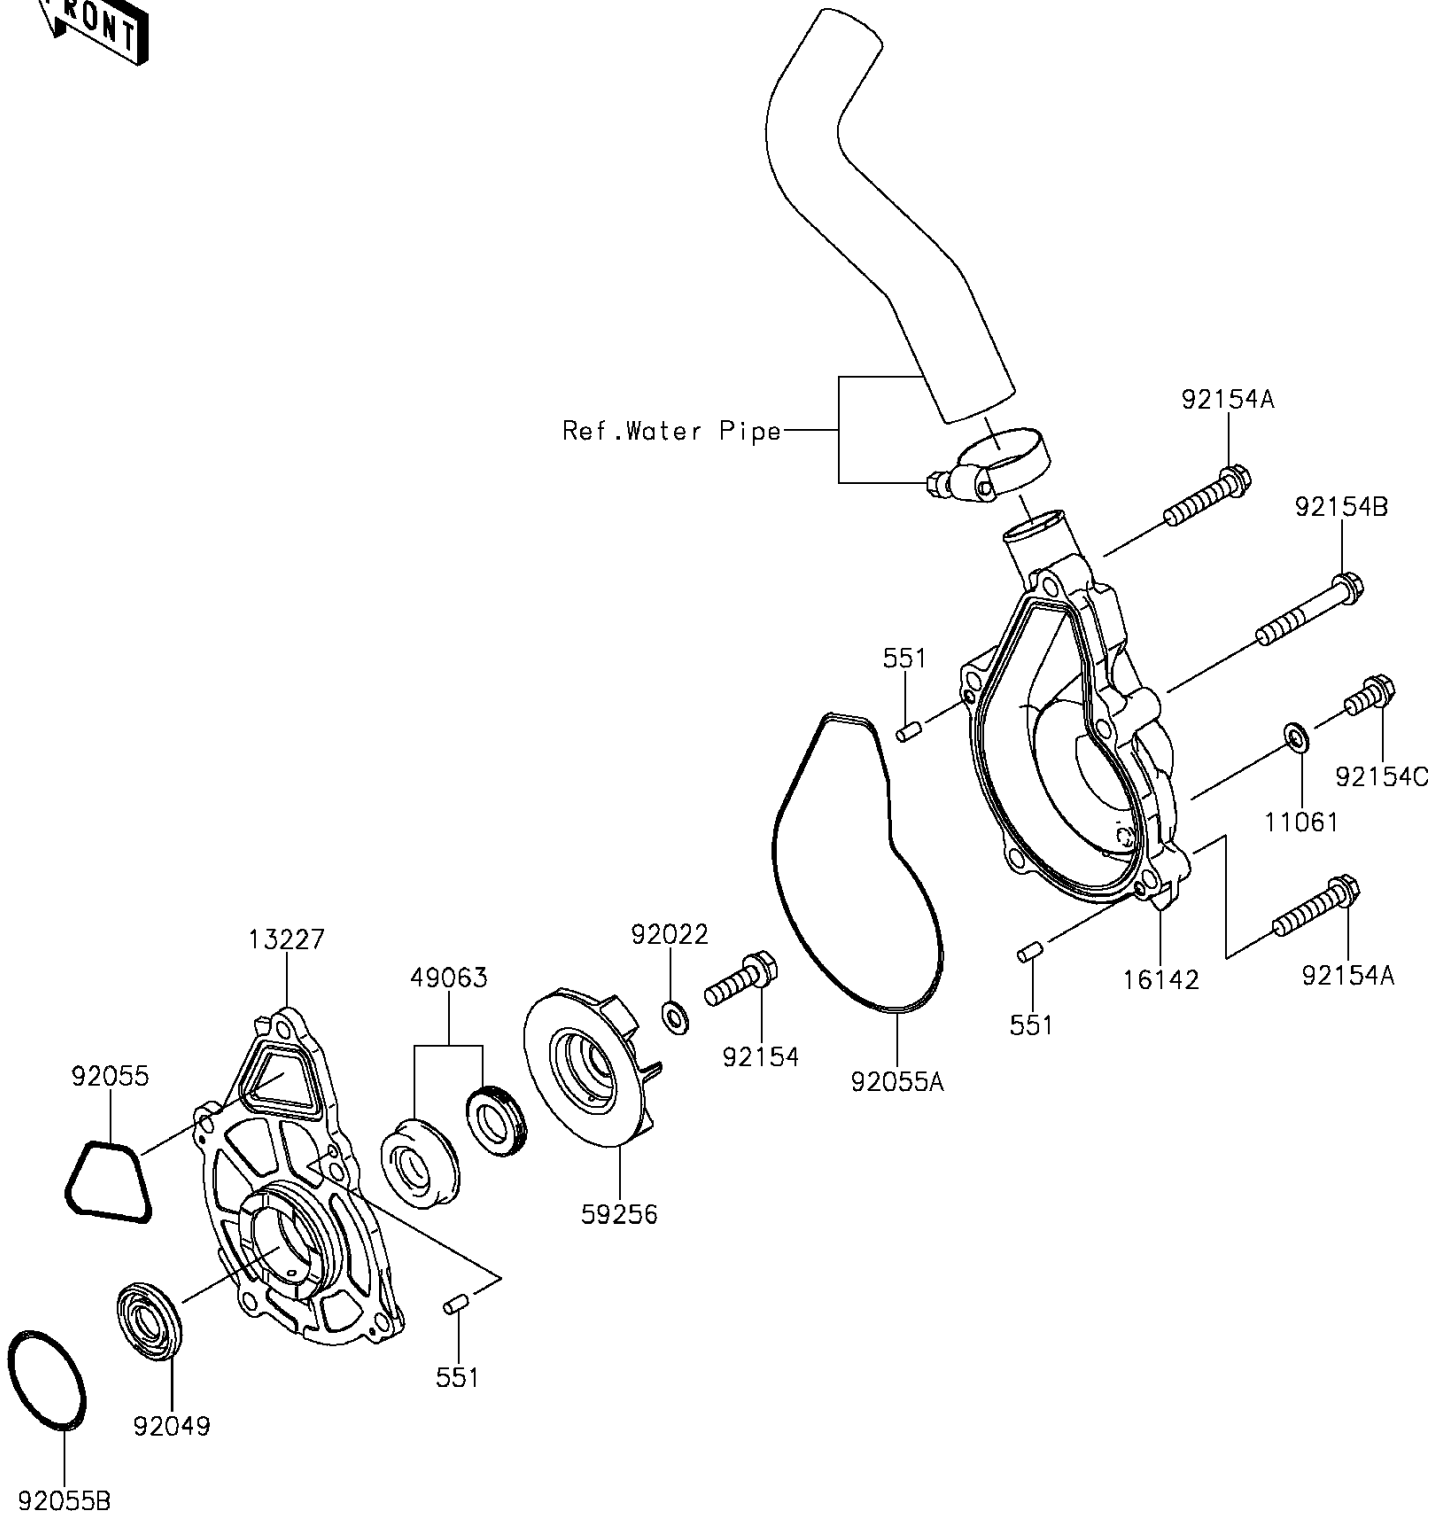

2012 ER-6n (European) PARTS DIAGRAM

Water Pump

E3031

2012 ER-6n (European) PARTS LIST

Water Pump

ITEM NAME	PART NUMBER	QUANTITY
PIN-DOWEL,4X8 (Ref # 551)	551A0408	3
GASKET (Ref # 11061)	11061-0107	1
HOUSING (Ref # 13227)	13227-0023	1
COVER-PUMP (Ref # 16142)	16142-0058	1
SEAL-MECHANICAL,WATER (Ref # 49063)	49063-1055	1
IMPELLER (Ref # 59256)	59256-0009	1
WASHER,6.1X12X1 (Ref # 92022)	92022-077	1
SEAL-OIL,12X28.55X5 (Ref # 92049)	92049-0115	1
RING-O,CASE-HOUSING (Ref # 92055)	92055-0082	1
RING-O,HOUSING-PUMP COVER (Ref # 92055A)	92055-0083	1
RING-O,33.2MM (Ref # 92055B)	92055-1155	1
BOLT,FLANGED,6X22 (Ref # 92154)	92154-1069	1
BOLT,FLANGED,6X30 (Ref # 92154A)	92154-1773	2
BOLT,FLANGED,6X40 (Ref # 92154B)	92154-1774	3
BOLT,FLANGED,6X12 (Ref # 92154C)	92154-1777	1