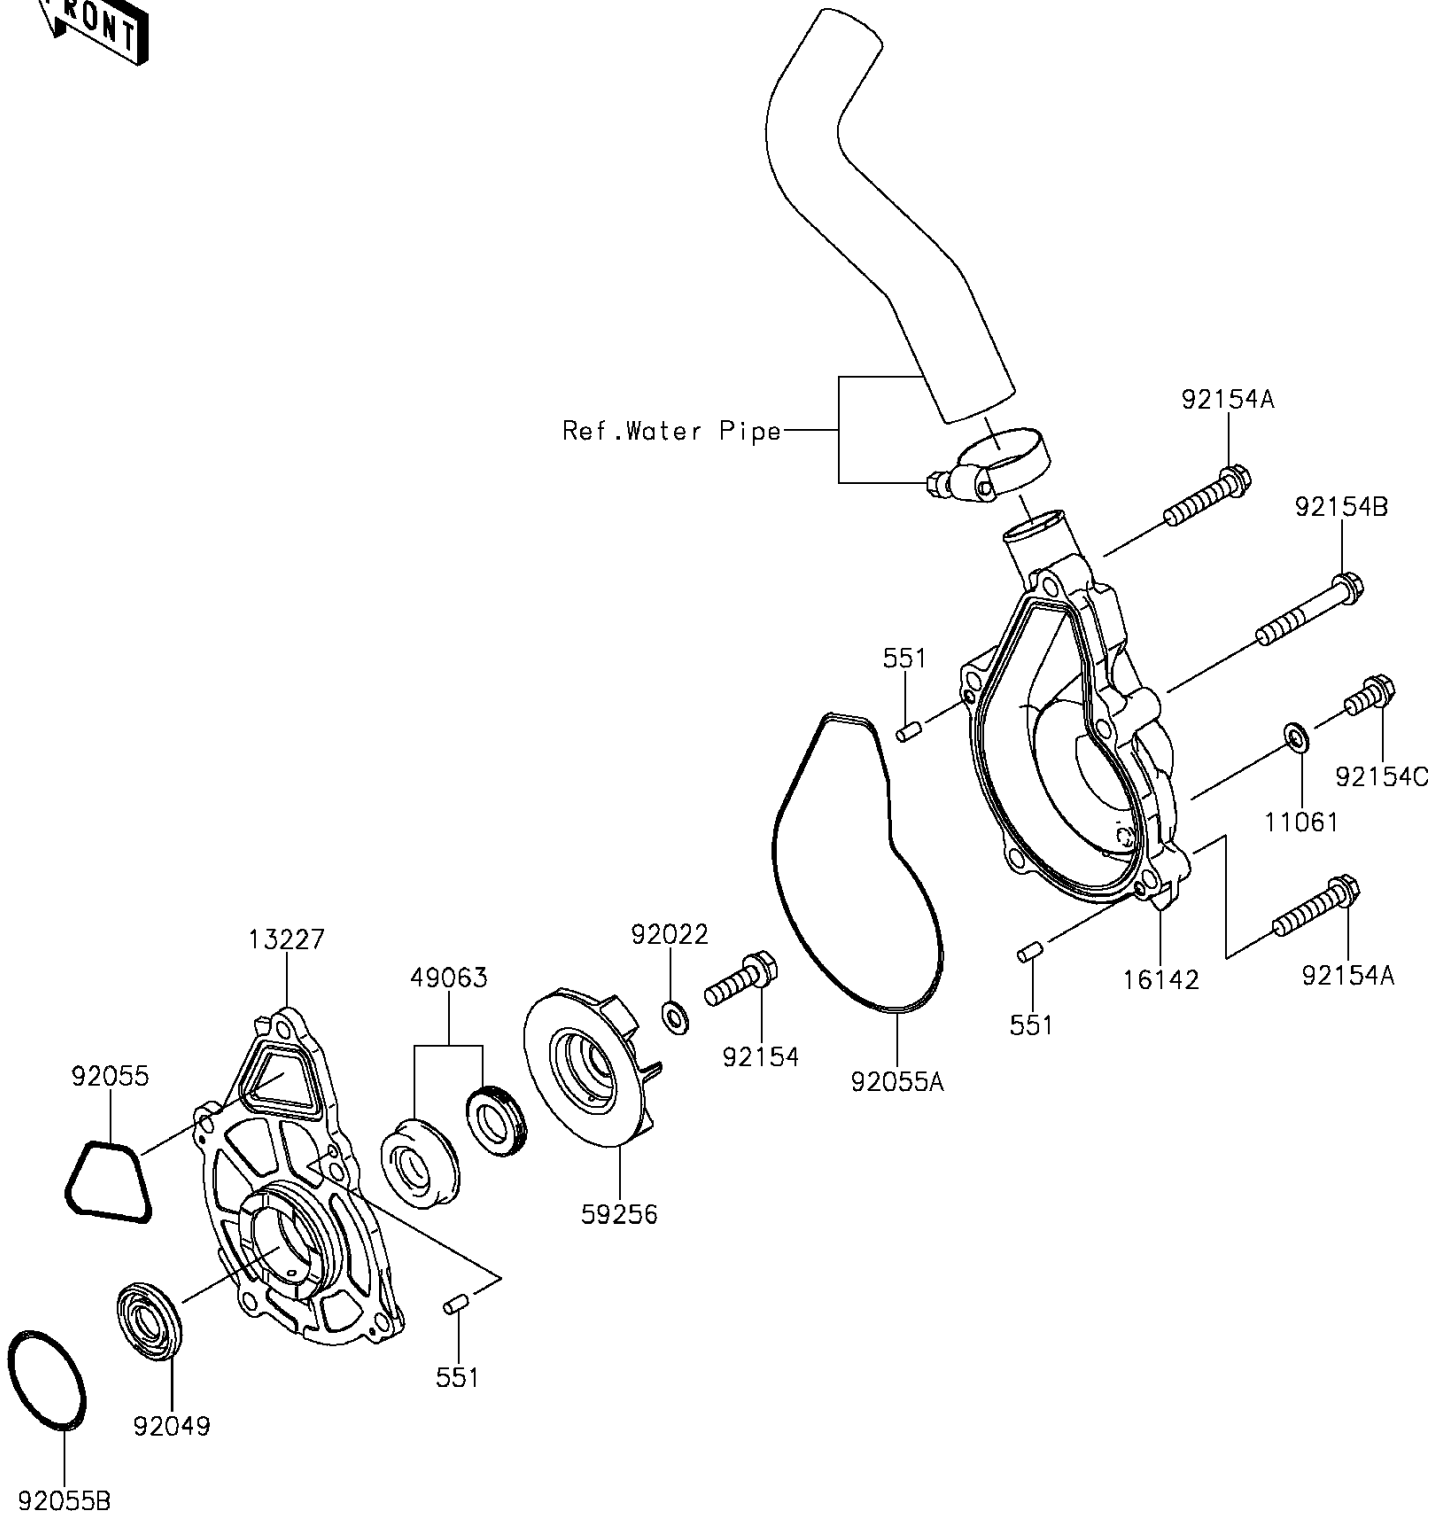

2016 ER-6n PARTS DIAGRAM

Water Pump

E3031

2016 ER-6n PARTS LIST

Water Pump

ITEM NAME	PART NUMBER	QUANTITY
PIN-DOWEL,4X8 (Ref # 551)	551A0408	3
GASKET (Ref # 11061)	11061-0107	1
HOUSING (Ref # 13227)	13227-0023	1
COVER-PUMP (Ref # 16142)	16142-0058	1
SEAL-MECHANICAL,WATER (Ref # 49063)	49063-1055	1
IMPELLER (Ref # 59256)	59256-0009	1
WASHER,6.1X12X1 (Ref # 92022)	92022-077	1
SEAL-OIL,12X28.55X5 (Ref # 92049)	92049-0115	1
RING-O,CASE-HOUSING (Ref # 92055)	92055-0082	1
RING-O,HOUSING-PUMP COVER (Ref # 92055A)	92055-0083	1
RING-O,33.2MM (Ref # 92055B)	92055-1155	1
BOLT,FLANGED,6X22 (Ref # 92154)	92154-1069	1
BOLT,FLANGED,6X30 (Ref # 92154A)	92154-1773	2
BOLT,FLANGED,6X40 (Ref # 92154B)	92154-1774	3
BOLT,FLANGED,6X12 (Ref # 92154C)	92154-1777	1