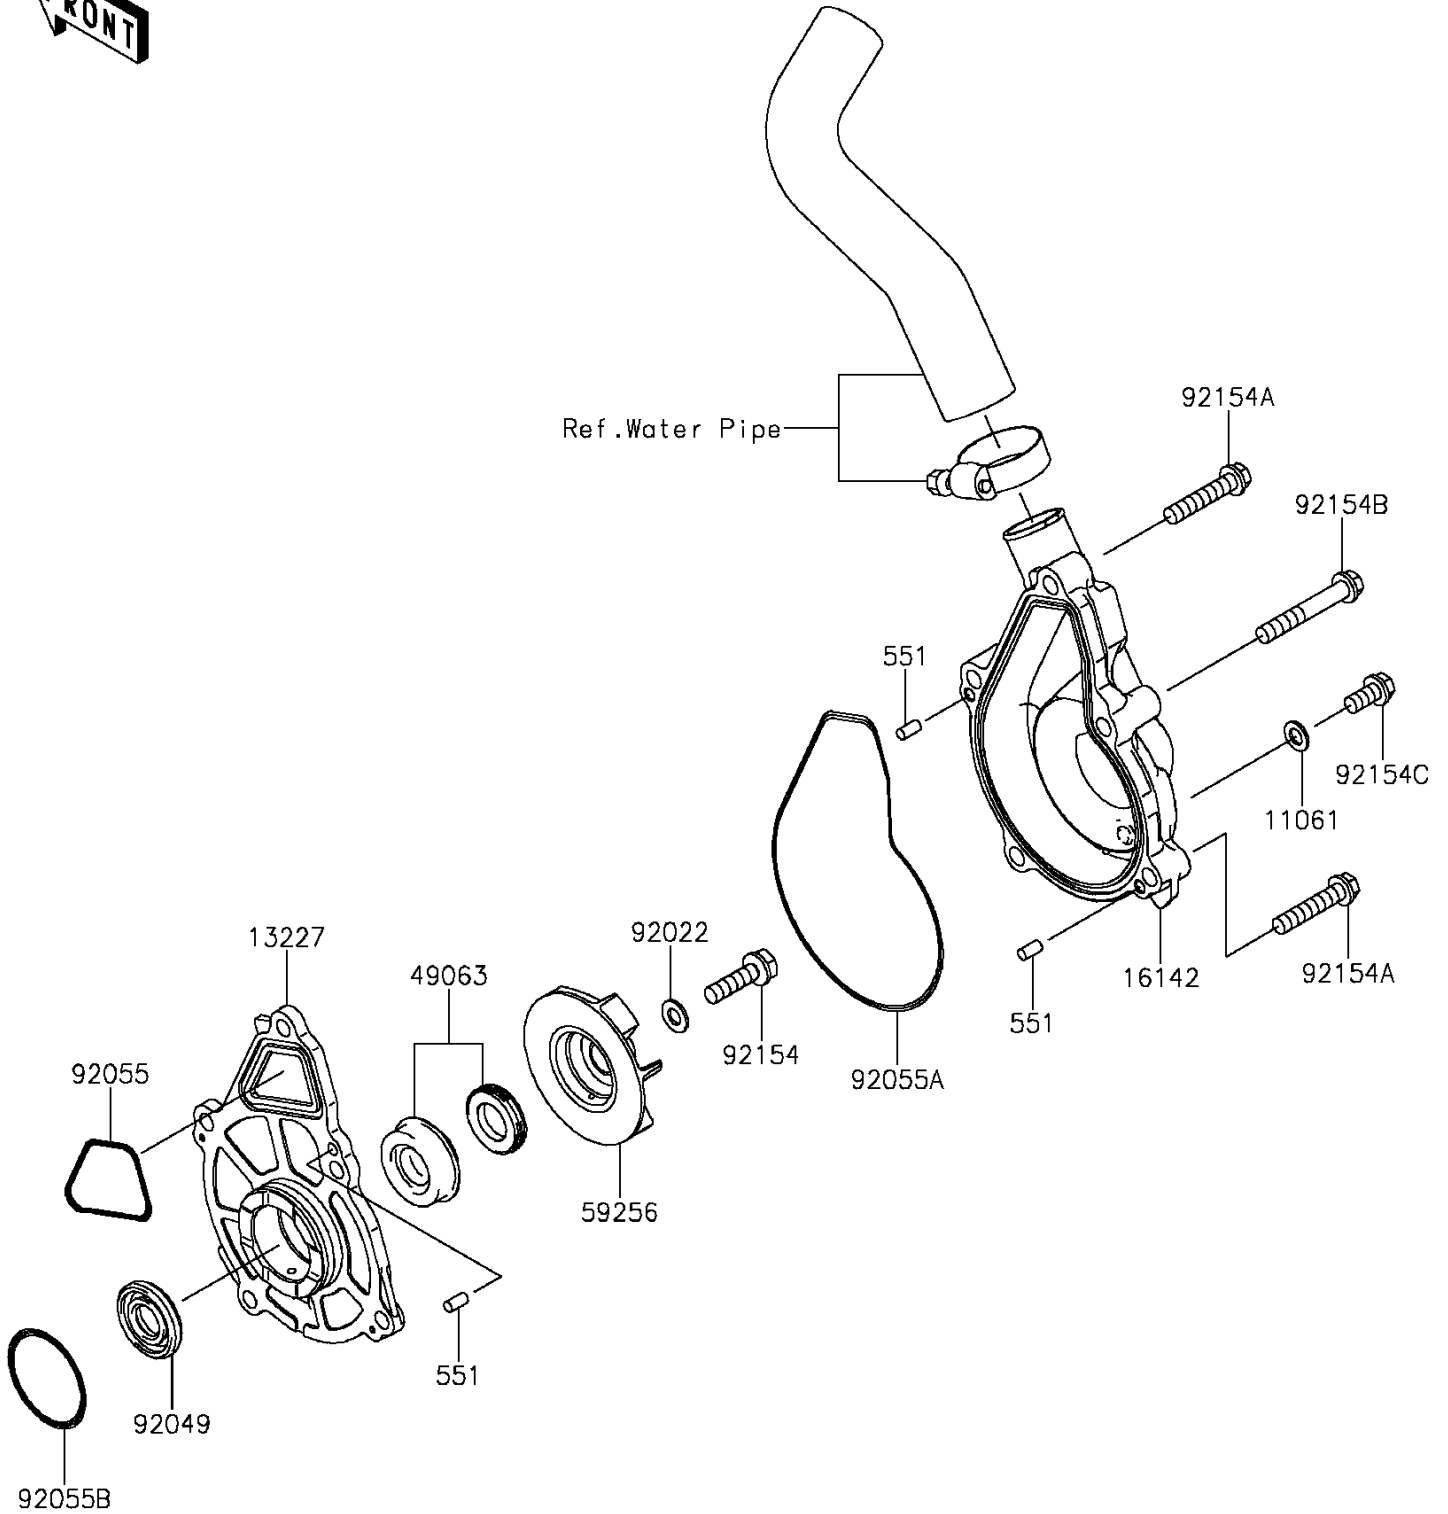

2016 ER-6n PARTS DIAGRAM

Water Pump

E3031

2016 ER-6n PARTS LIST

Water Pump

ITEM NAME	PART NUMBER	QUANTITY
PIN-DOWEL,4X8 (Ref # 551)	551A0408	3
GASKET (Ref # 11061)	11061-0107	1
HOUSING (Ref # 13227)	13227-0023	1
COVER-PUMP (Ref # 16142)	16142-0058	1
SEAL-MECHANICAL,WATER (Ref # 49063)	49063-1055	1
IMPELLER (Ref # 59256)	59256-0009	1
WASHER,6.1X12X1 (Ref # 92022)	92022-077	1
SEAL-OIL,12X28.55X5 (Ref # 92049)	92049-0115	1
RING-O,CASE-HOUSING (Ref # 92055)	92055-0082	1
RING-O,HOUSING-PUMP COVER (Ref # 92055A)	92055-0083	1
RING-O,33.2MM (Ref # 92055B)	92055-1155	1
BOLT,FLANGED,6X22 (Ref # 92154)	92154-1069	1
BOLT,FLANGED,6X30 (Ref # 92154A)	92154-1773	2
BOLT,FLANGED,6X40 (Ref # 92154B)	92154-1774	3
BOLT,FLANGED,6X12 (Ref # 92154C)	92154-1777	1