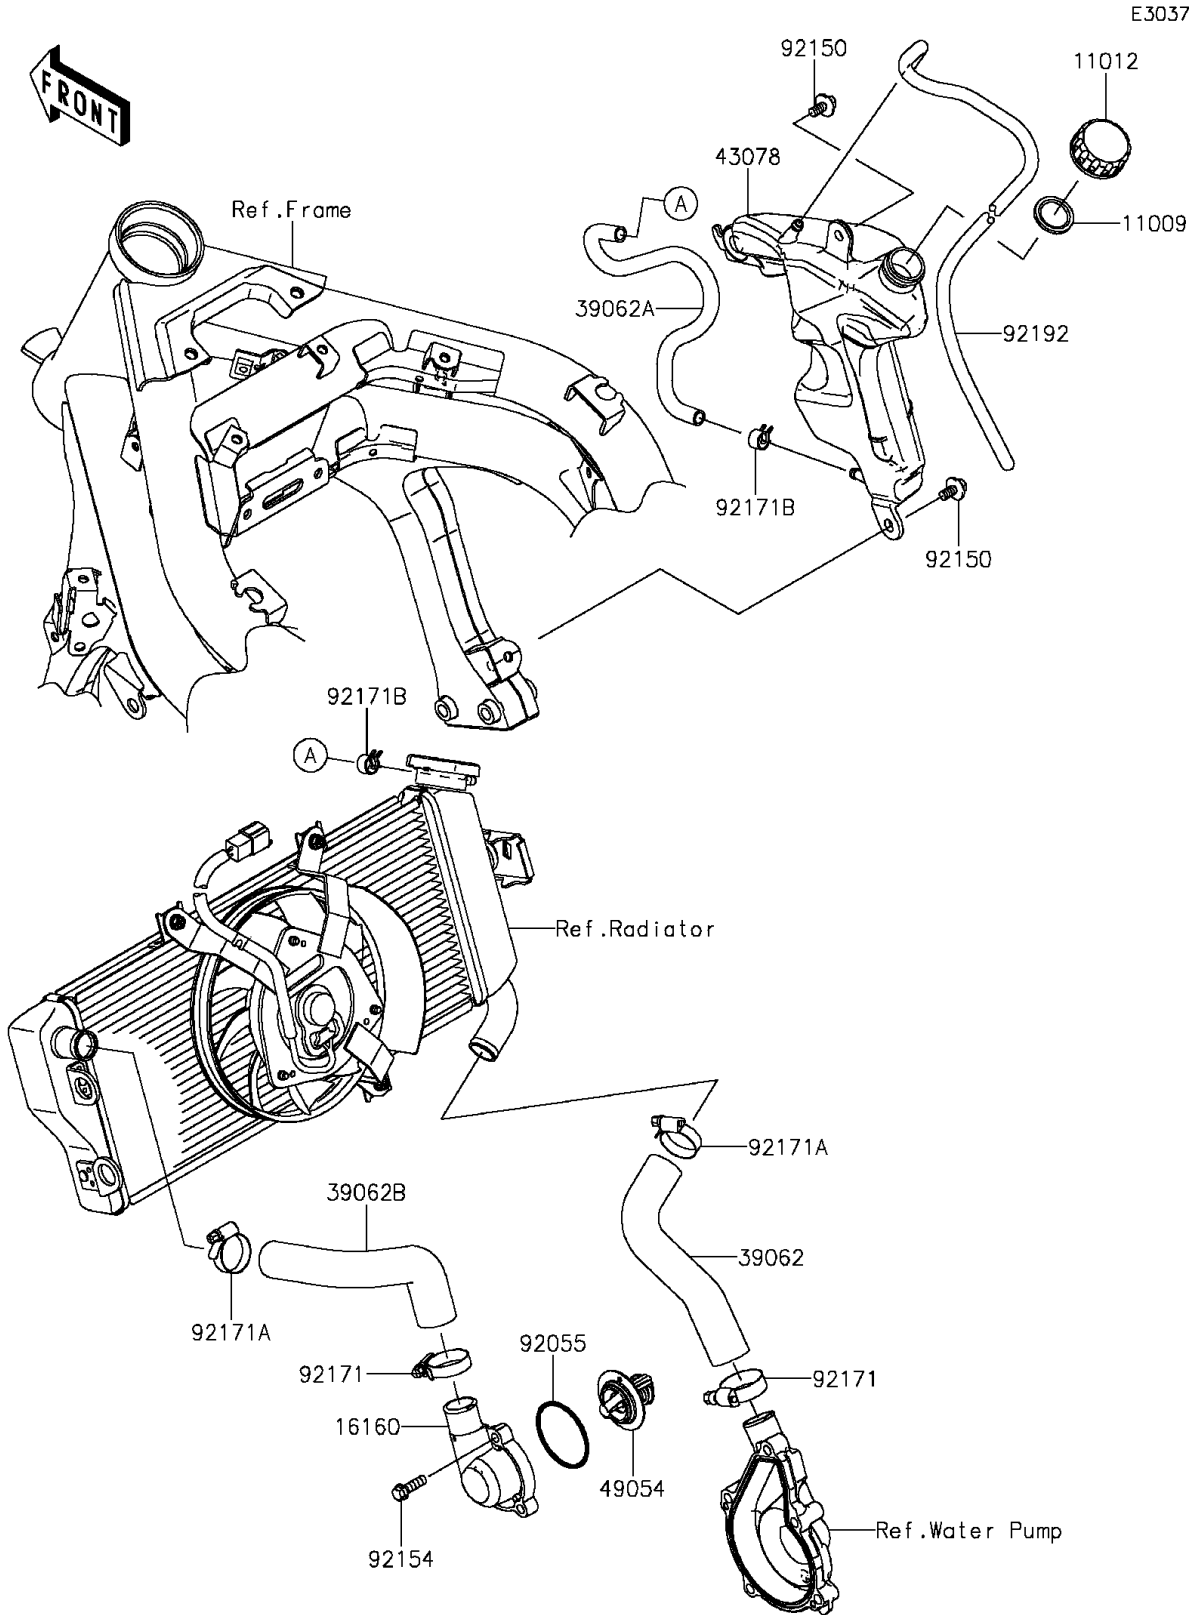

# 2016 ER-6n PARTS DIAGRAM

## Water Pipe

## 2016 ER-6n PARTS LIST

### Water Pipe

ITEM NAME	PART NUMBER	QUANTITY
GASKET,RESERVOIR TANK CAP (Ref # 11009)	11009-1145	1
CAP (Ref # 11012)	11012-1084	1
BODY,THERMO (Ref # 16160)	16160-0181	1
HOSE-COOLING,W.PUMP-RAD (Ref # 39062)	39062-0265	1
HOSE-COOLING,RAD.-RESERVOIR (Ref # 39062A)	39062-0583	1
HOSE-COOLING,HEAD-RAD. (Ref # 39062B)	39062-0584	1
RESERVOIR (Ref # 43078)	43078-0552	1
THERMOSTAT (Ref # 49054)	49054-0001	1
RING-O,44.7X2.4 (Ref # 92055)	92055-0160	1
BOLT,6X14 (Ref # 92150)	92150-1340	2
BOLT,FLANGED,6X20 (Ref # 92154)	92154-1778	3
CLAMP (Ref # 92171)	92171-0261	2
CLAMP (Ref # 92171A)	92171-0337	2
CLAMP,10.5X8X0.7 (Ref # 92171B)	92171-1992	2
TUBE,BREATHER (Ref # 92192)	92192-1006	1