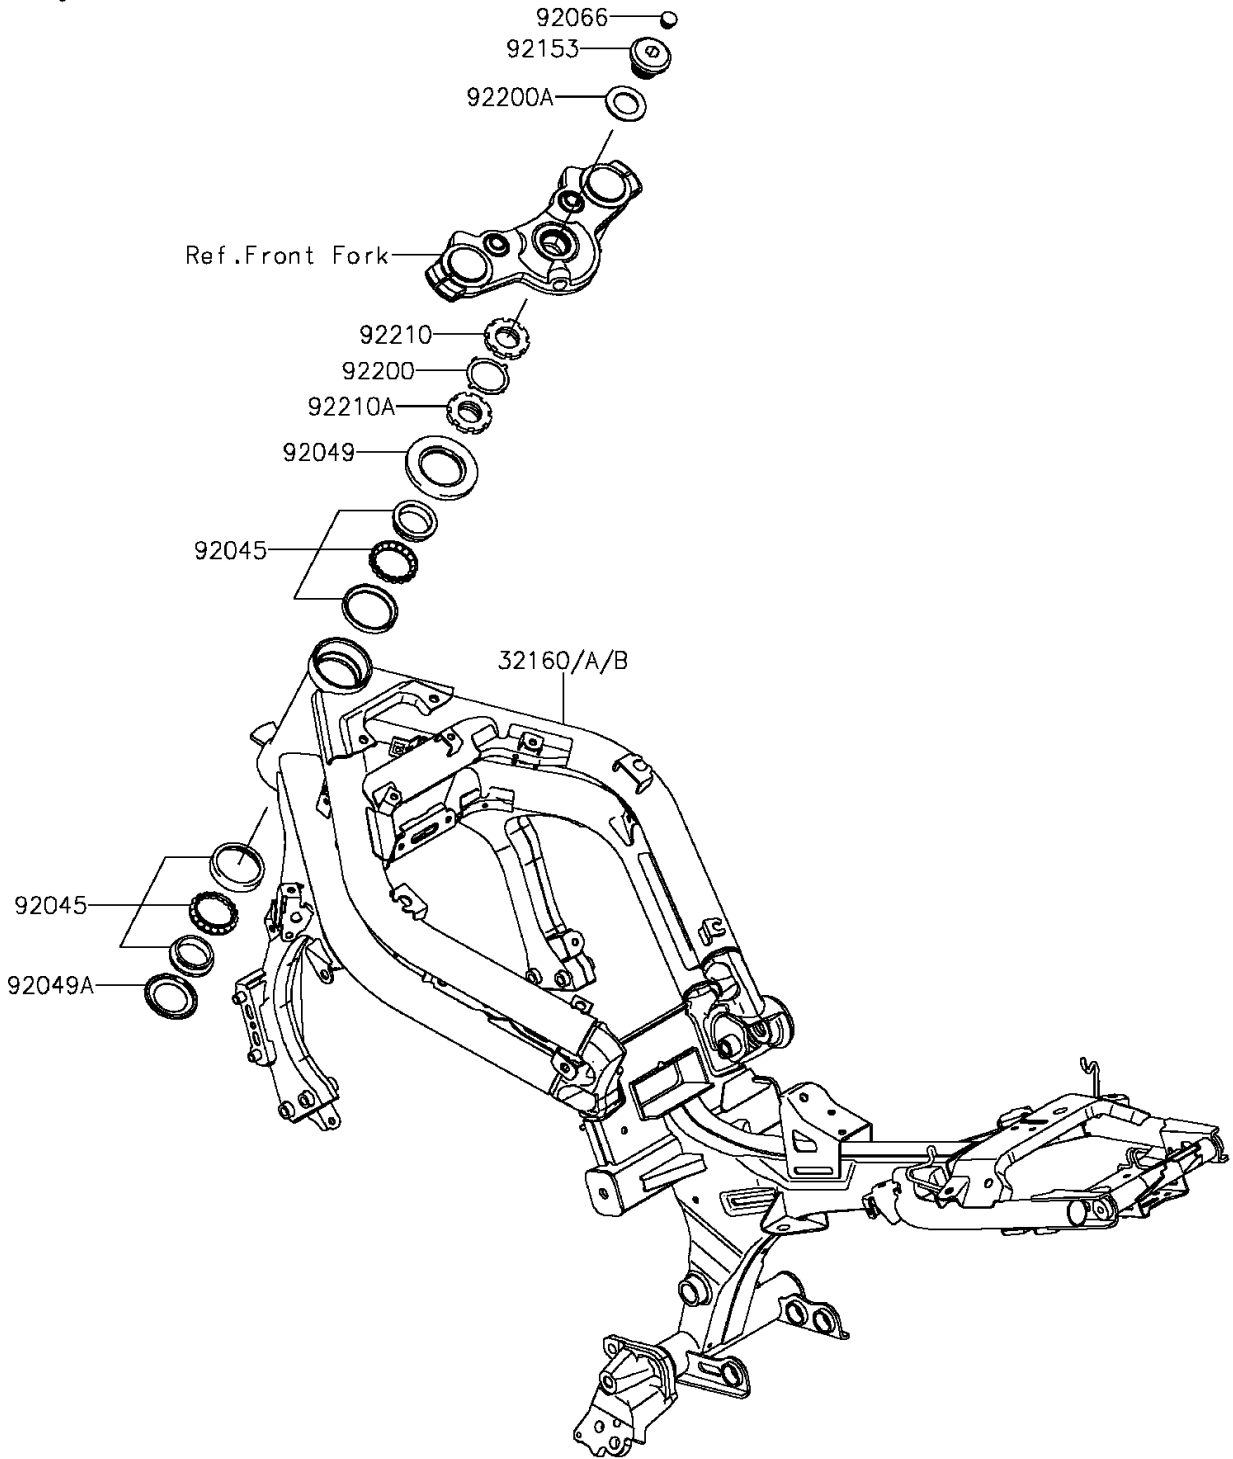

2016 ER-6n PARTS DIAGRAM

Frame

F2120

2016 ER-6n PARTS LIST

Frame

ITEM NAME	PART NUMBER	QUANTITY
FRAME-COMP,BLACK (Ref # 32160)	32160-0561-10	1
BEARING-BALL,SF07A17PX1V1 (Ref # 92045)	92045-1384	2
SEAL-OIL (Ref # 92049)	92049-0131	1
SEAL-OIL (Ref # 92049A)	92049-0137	1
PLUG (Ref # 92066)	92066-0071	1
BOLT,26MM (Ref # 92153)	92153-0474	1
WASHER (Ref # 92200)	92200-0036	1
WASHER,27X42X2.3 (Ref # 92200A)	92200-0753	1
NUT,STEERING STEM,35MM (Ref # 92210)	92210-0534	1
NUT,STEERING STEM,35MM (Ref # 92210A)	92210-0535	1