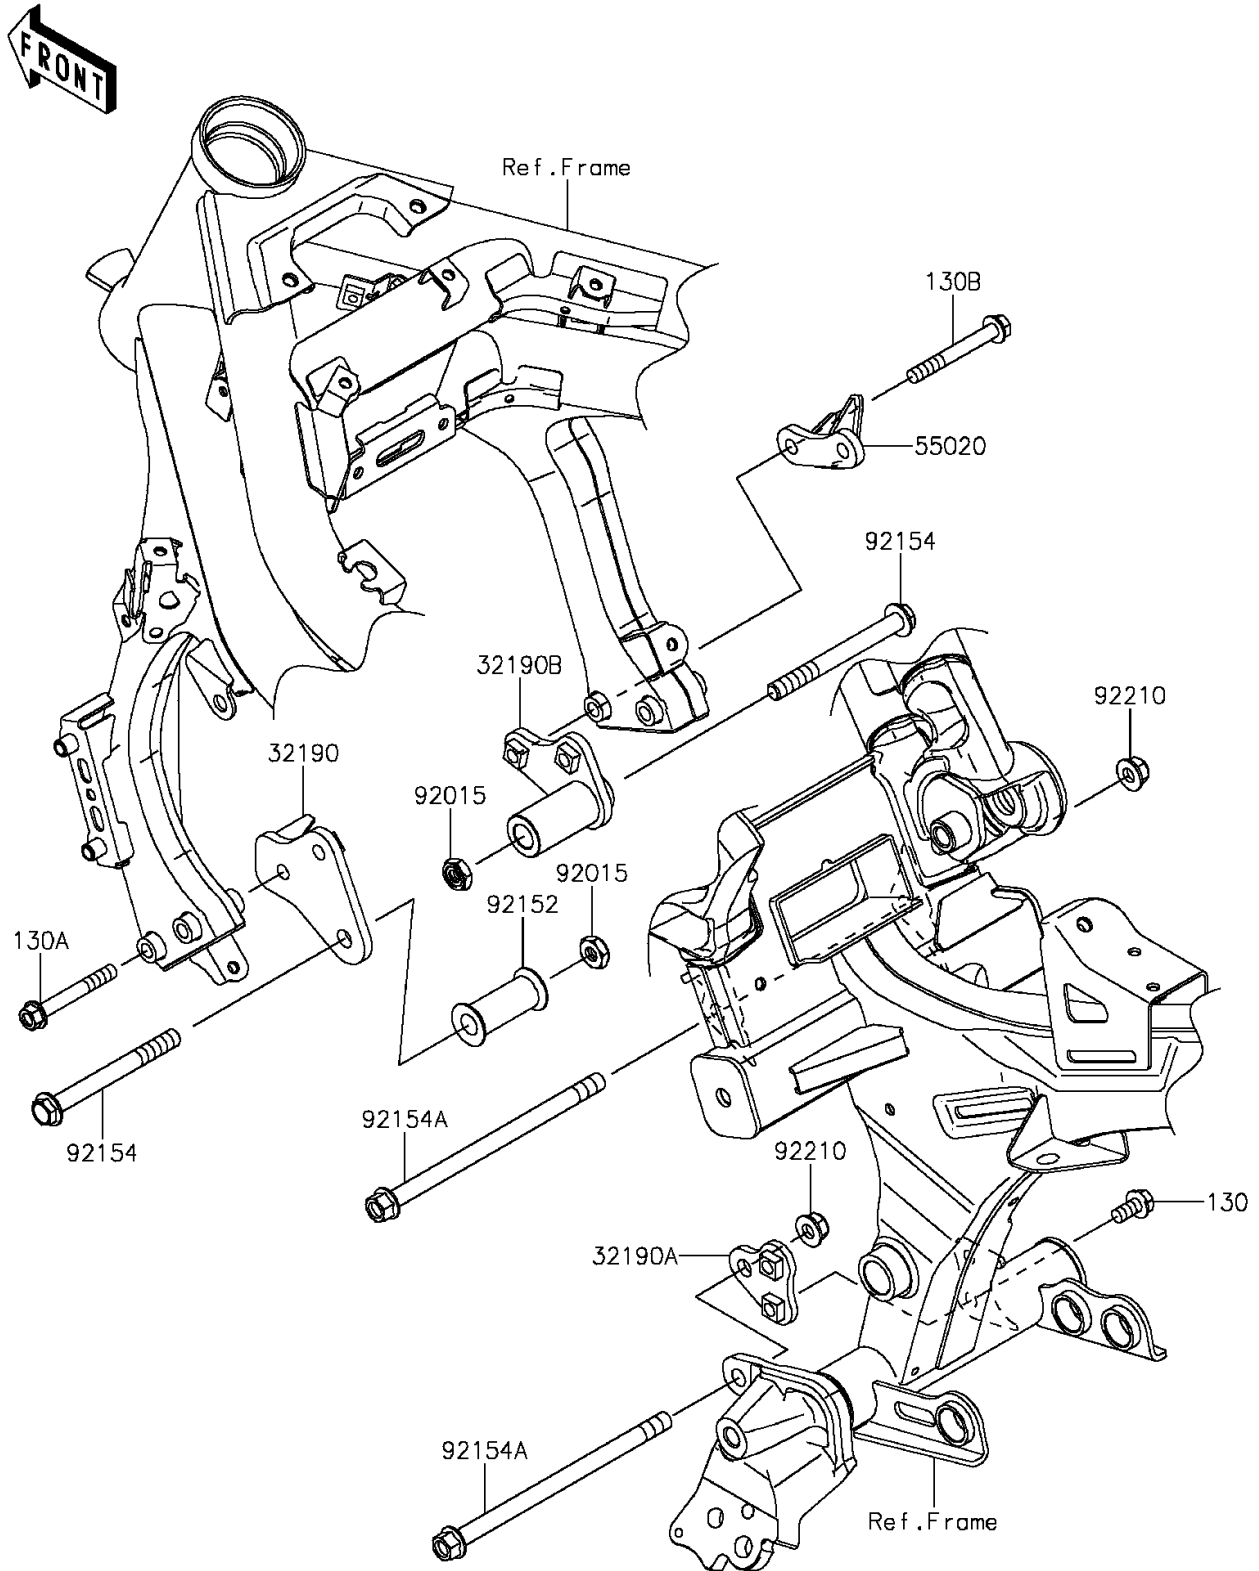

2016 ER-6n PARTS DIAGRAM

Engine Mount

F2122

2016 ER-6n PARTS LIST

Engine Mount

ITEM NAME	PART NUMBER	QUANTITY
BOLT-FLANGED,8X16 (Ref # 130)	130BA0816	2
BOLT-FLANGED,8X55 (Ref # 130A)	130BA0855	2
BOLT-FLANGED,8X65 (Ref # 130B)	130CA0865	2
BRACKET-ENGINE,FR,LH (Ref # 32190)	32190-0558	1
BRACKET-ENGINE,RR,RH (Ref # 32190A)	32190-0560	1
BRACKET-ENGINE,FR,RH (Ref # 32190B)	32190-0599	1
GUARD,RESERVOIR (Ref # 55020)	55020-0847	1
NUT,LOCK,10MM,BLACK (Ref # 92015)	92015-1188	2
COLLAR,11X26X50.8 (Ref # 92152)	92152-0963	1
BOLT,FLANGED,10X110 (Ref # 92154)	92154-0716	2
BOLT,FLANGED,10X170 (Ref # 92154A)	92154-0840	2
NUT,LOCK,FLANGED,10MM (Ref # 92210)	92210-1081	2