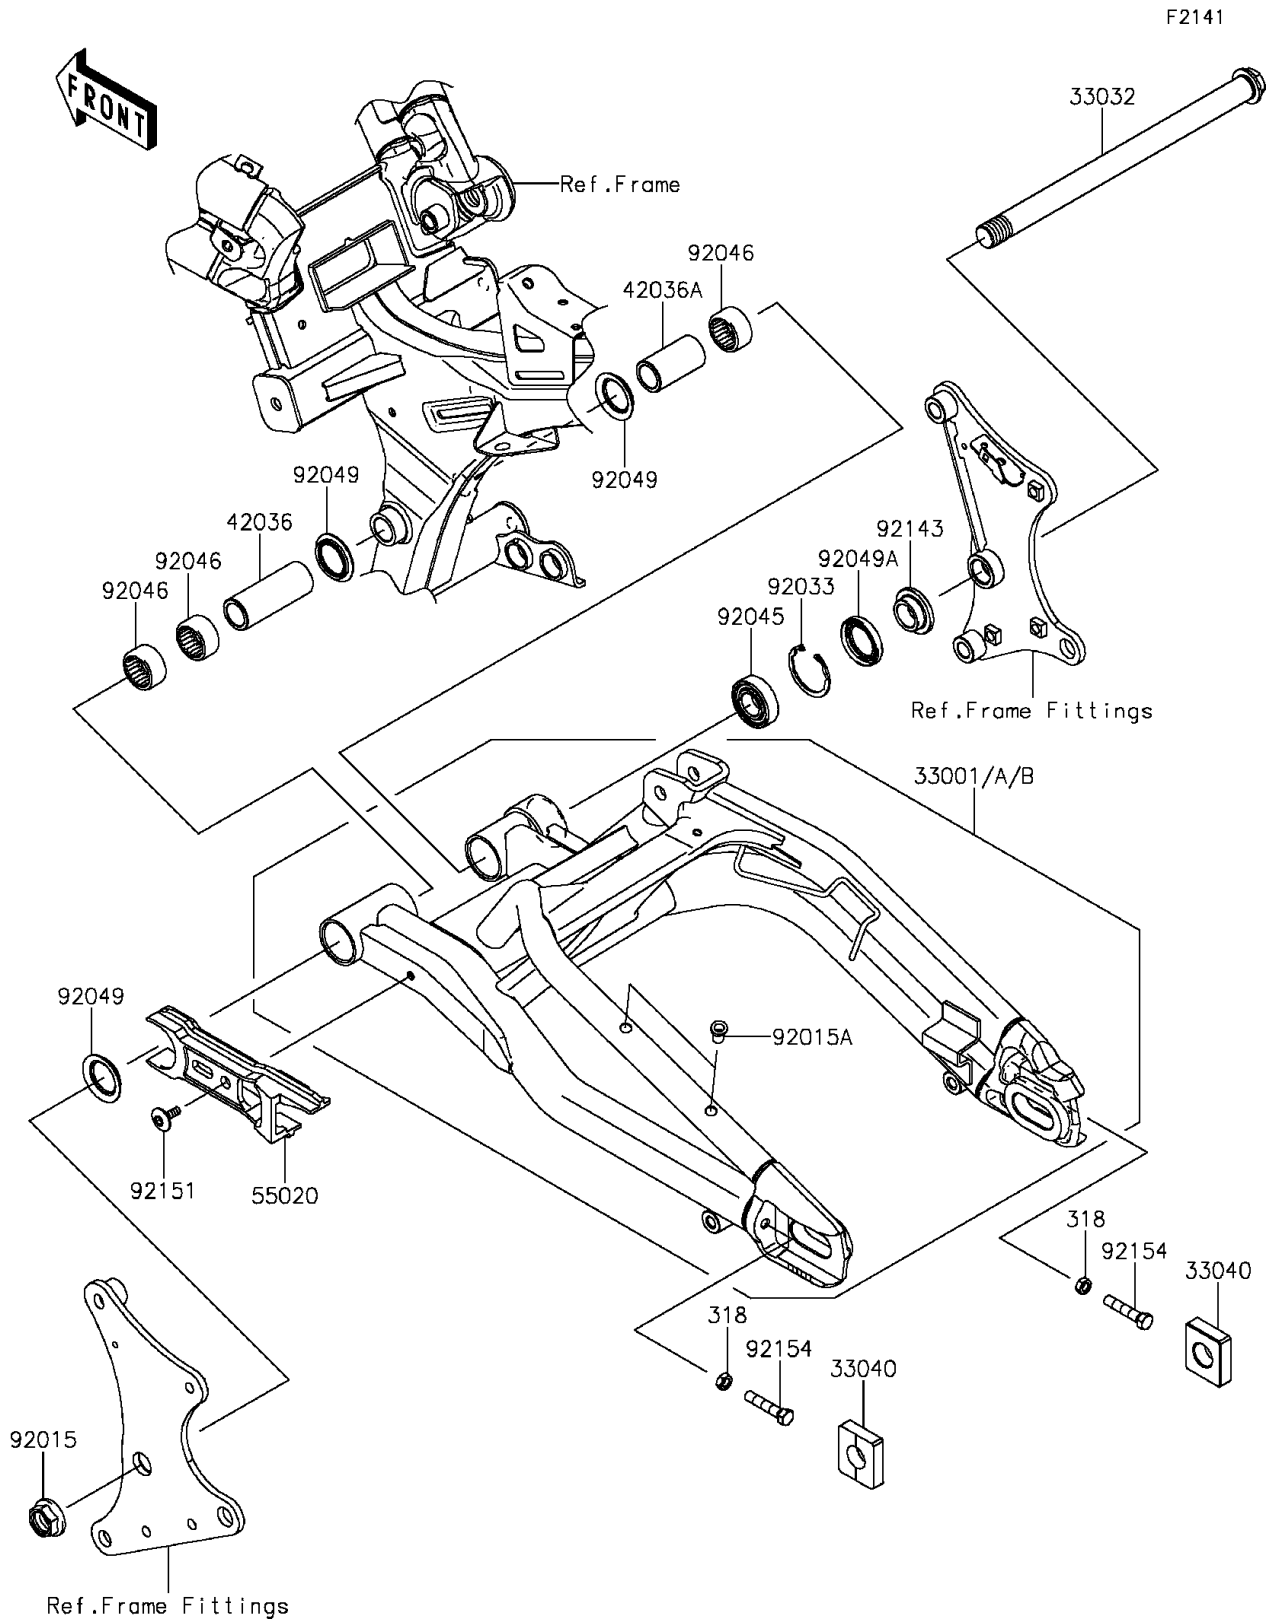

2014 ER-6n (European) PARTS DIAGRAM

Swingarm

2014 ER-6n (European) PARTS LIST

Swingarm

ITEM NAME	PART NUMBER	QUANTITY
NUT-HEX-SMALL,8MM (Ref # 318)	318BA0800	2
ARM-COMP-SWING,BLACK (Ref # 33001A)	33001-0586-10	1
SHAFT-SWING ARM (Ref # 33032)	33032-1142	1
ADJUSTER-CHAIN (Ref # 33040)	33040-1109	2
SLEEVE,LH,20.1X28X75.8 (Ref # 42036)	42036-0706	1
SLEEVE,RH,20.1X28X52.3 (Ref # 42036A)	42036-0707	1
GUARD,CHAIN (Ref # 55020)	55020-0722	1
NUT,FLANGED,20MM (Ref # 92015)	92015-1724	1
NUT,POP,6MM (Ref # 92015A)	92015-1759	2
RING-SNAP,42MM (Ref # 92033)	92033-1041	1
BEARING-BALL,6004UL11 (Ref # 92045)	92045-0017	1
BEARING-NEEDLE,BM2824 (Ref # 92046)	92046-1202	3
SEAL-OIL (Ref # 92049)	92049-0132	3
SEAL-OIL (Ref # 92049A)	92049-0138	1
COLLAR,SWING ARM,RH,L=12.5 (Ref # 92143)	92143-1727	1
BOLT,SOCKET,6X18 (Ref # 92151)	92151-1149	1
BOLT,8X40 (Ref # 92154)	92154-0837	2