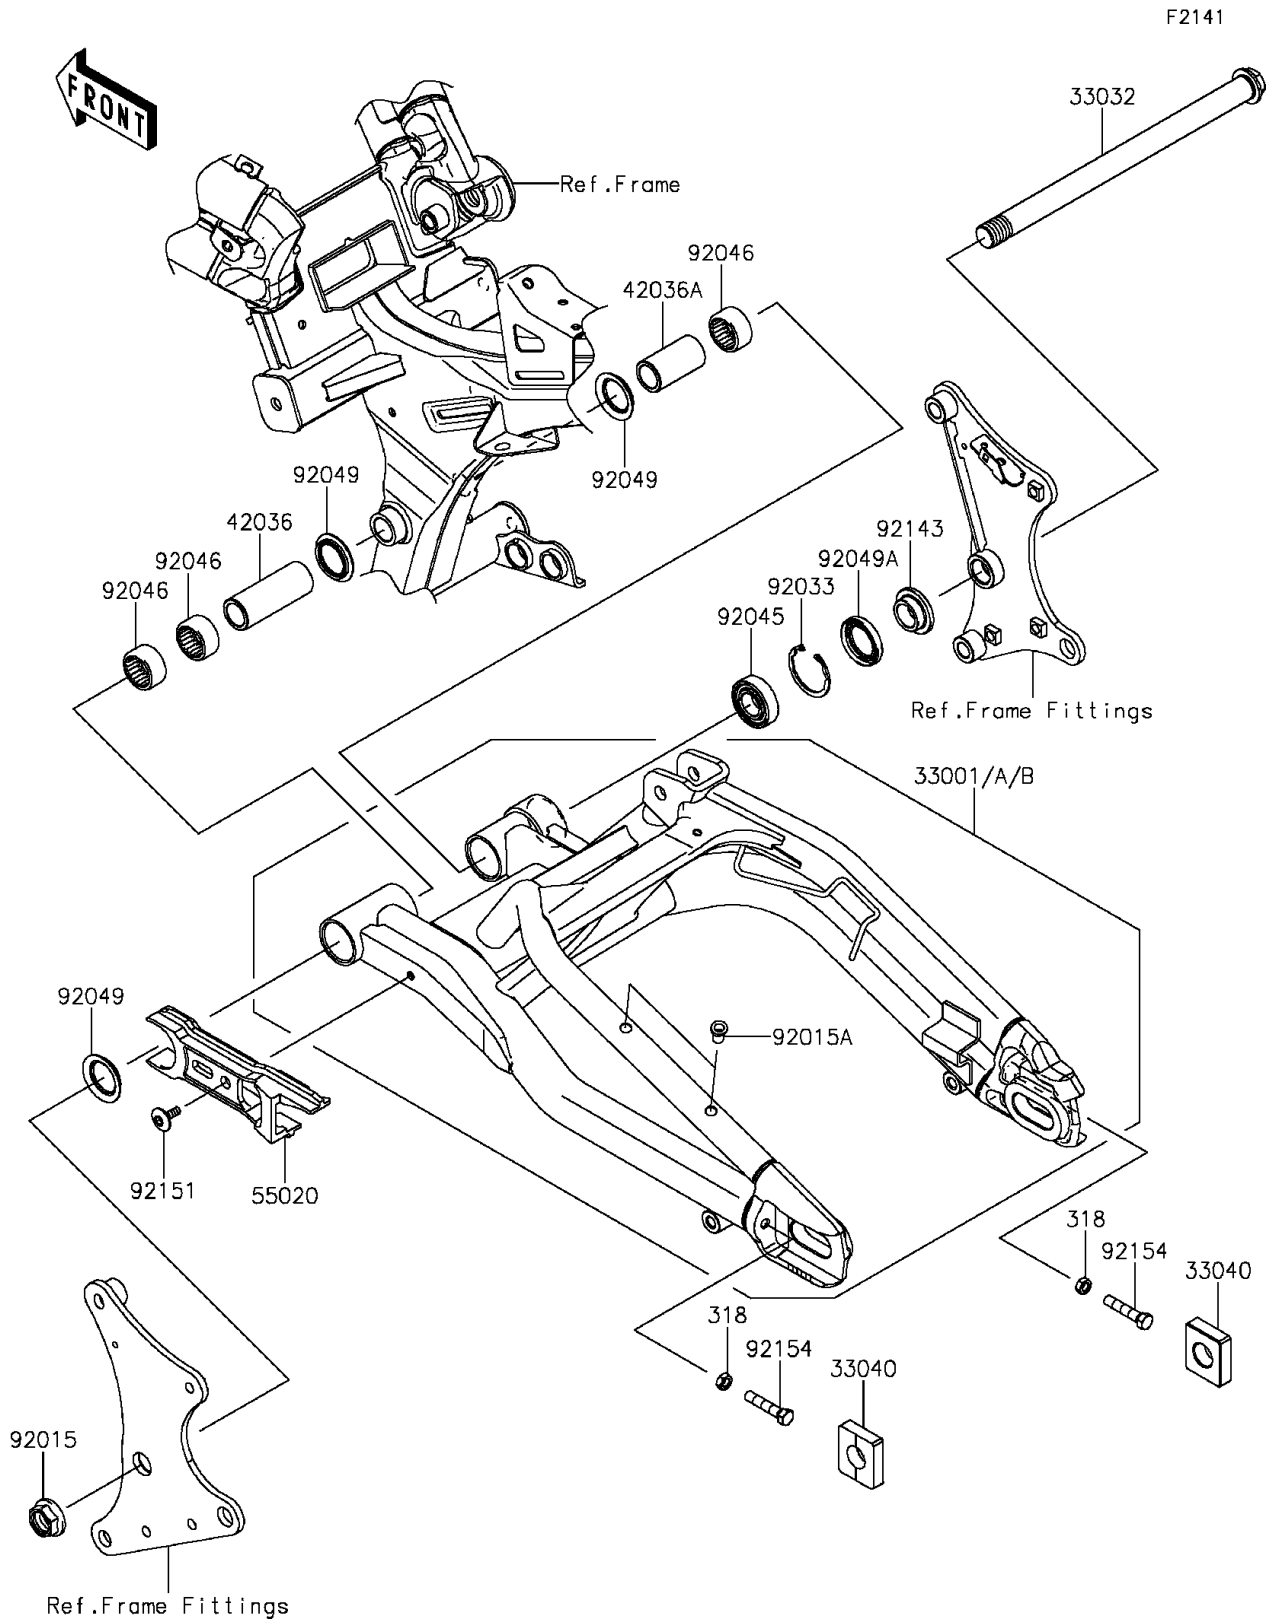

2015 ER-6n (European) PARTS DIAGRAM

Swingarm

2015 ER-6n (European) PARTS LIST

Swingarm

ITEM NAME	PART NUMBER	QUANTITY
NUT-HEX-SMALL,8MM (Ref # 318)	318BA0800	2
ARM-COMP-SWING,F.S.BLACK (Ref # 33001B)	33001-0586-18R	1
SHAFT-SWING ARM (Ref # 33032)	33032-1142	1
ADJUSTER-CHAIN (Ref # 33040)	33040-1109	2
SLEEVE,LH,20.1X28X75.8 (Ref # 42036)	42036-0706	1
SLEEVE,RH,20.1X28X52.3 (Ref # 42036A)	42036-0707	1
GUARD,CHAIN (Ref # 55020)	55020-0722	1
NUT,FLANGED,20MM (Ref # 92015)	92015-1724	1
NUT,POP,6MM (Ref # 92015A)	92015-1759	2
RING-SNAP,42MM (Ref # 92033)	92033-1041	1
BEARING-BALL,6004UL11 (Ref # 92045)	92045-0017	1
BEARING-NEEDLE,BM2824 (Ref # 92046)	92046-1202	3
SEAL-OIL (Ref # 92049)	92049-0132	3
SEAL-OIL (Ref # 92049A)	92049-0138	1
COLLAR,SWING ARM,RH,L=12.5 (Ref # 92143)	92143-1727	1
BOLT,SOCKET,6X18 (Ref # 92151)	92151-1149	1
BOLT,8X40 (Ref # 92154)	92154-0837	2