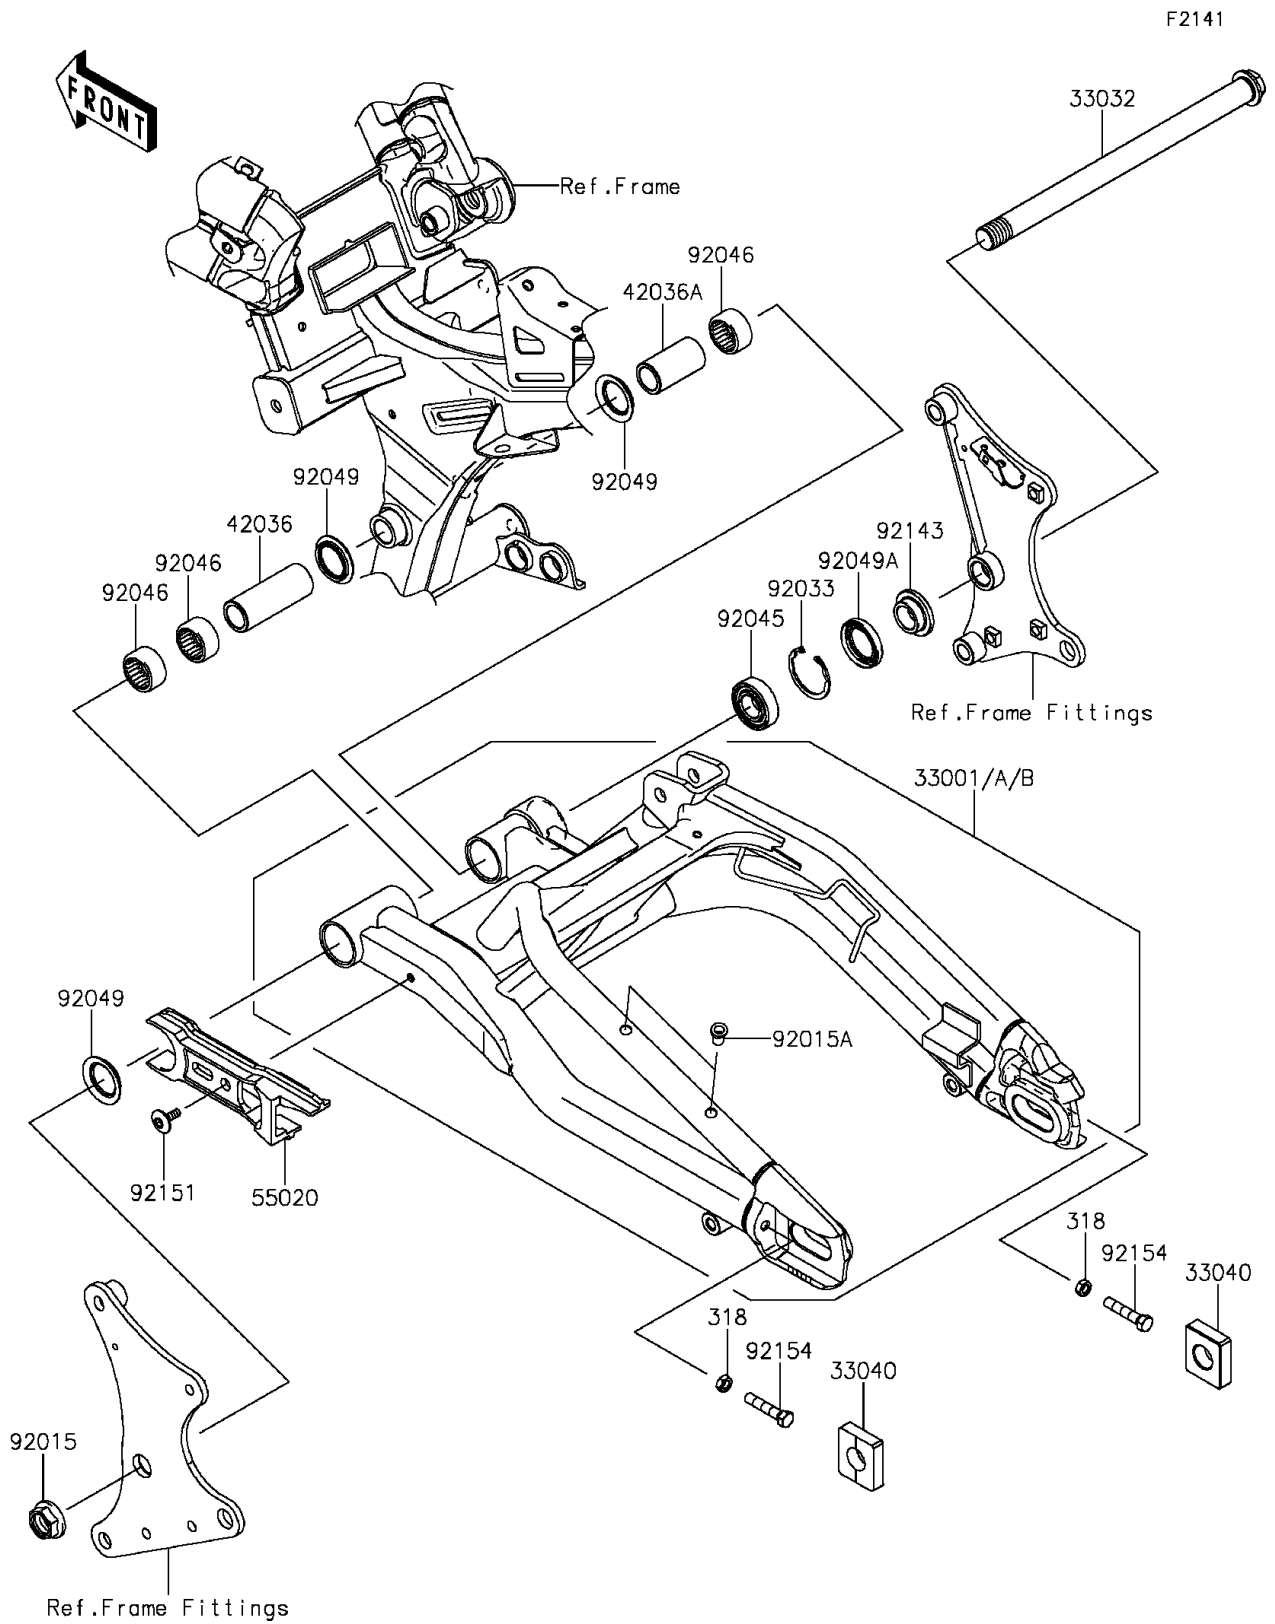

2016 ER-6n PARTS DIAGRAM

Swingarm

2016 ER-6n PARTS LIST

Swingarm

ITEM NAME	PART NUMBER	QUANTITY
NUT-HEX-SMALL,8MM (Ref # 318)	318BA0800	2
ARM-COMP-SWING,BLACK (Ref # 33001A)	33001-0586-10	1
SHAFT-SWING ARM (Ref # 33032)	33032-1142	1
ADJUSTER-CHAIN (Ref # 33040)	33040-1109	2
SLEEVE,LH,20.1X28X75.8 (Ref # 42036)	42036-0706	1
SLEEVE,RH,20.1X28X52.3 (Ref # 42036A)	42036-0707	1
GUARD,CHAIN (Ref # 55020)	55020-0722	1
NUT,FLANGED,20MM (Ref # 92015)	92015-1724	1
NUT,POP,6MM (Ref # 92015A)	92015-1759	2
RING-SNAP,42MM (Ref # 92033)	92033-1041	1
BEARING-BALL,6004UL11 (Ref # 92045)	92045-0017	1
BEARING-NEEDLE,BM2824 (Ref # 92046)	92046-1202	3
SEAL-OIL (Ref # 92049)	92049-0132	3
SEAL-OIL (Ref # 92049A)	92049-0138	1
COLLAR,SWING ARM,RH,L=12.5 (Ref # 92143)	92143-1727	1
BOLT,SOCKET,6X18 (Ref # 92151)	92151-1149	1
BOLT,8X40 (Ref # 92154)	92154-0837	2