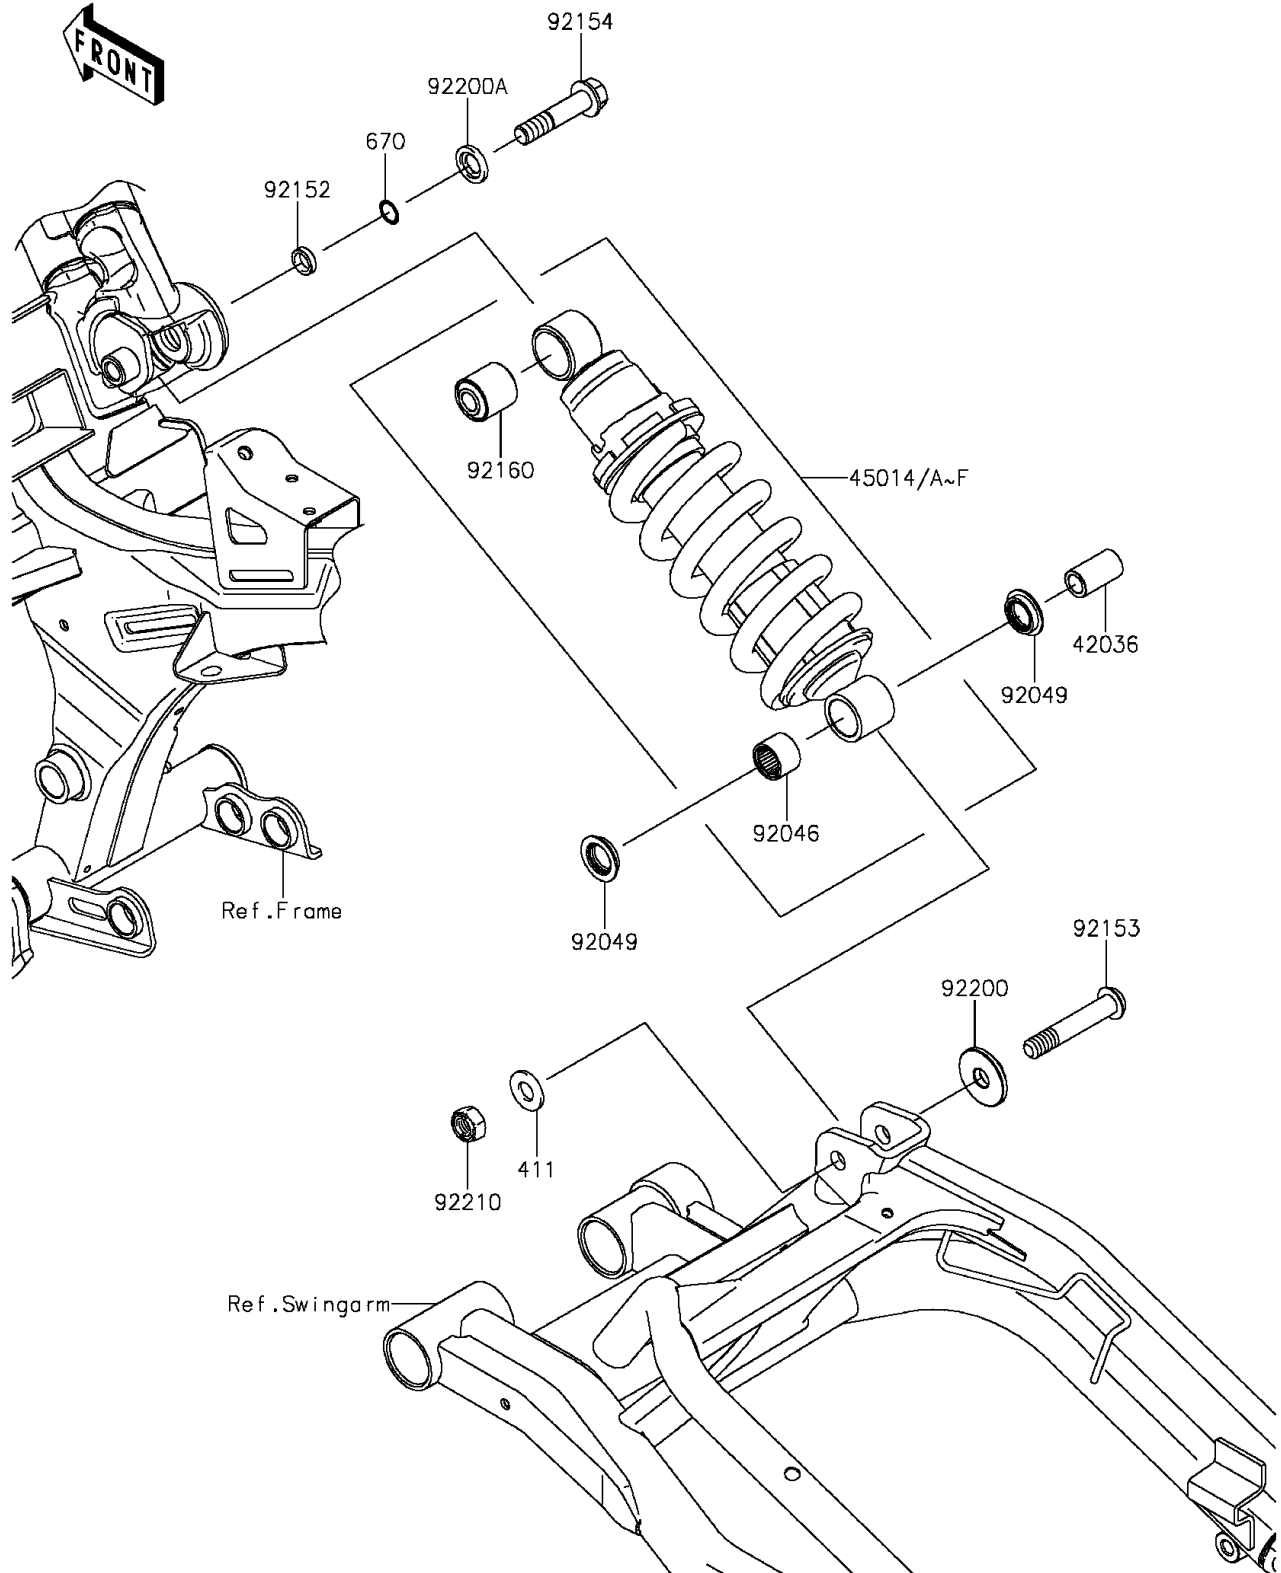

# 2014 ER-6n (European) PARTS DIAGRAM

Suspension/Shock Absorber

F2151

## 2014 ER-6n (European) PARTS LIST

### Suspension/Shock Absorber

ITEM NAME	PART NUMBER	QUANTITY
WASHER-PLAIN,12MM (Ref # 411)	411AA1200	1
O RING,12MM (Ref # 670)	670B2012	1
SLEEVE,12.1X18X32 (Ref # 42036)	42036-0024	1
SHOCKABSORBER,S.RED (Ref # 45014)	45014-0337-VM	1
SHOCKABSORBER,P.SILVER (Ref # 45014B)	45014-0337-458	1
SHOCKABSORBER,L.GREEN (Ref # 45014D)	45014-0337-710	1
BEARING-NEEDLE,SFYZM182417 (Ref # 92046)	92046-1272	1
SEAL-OIL (Ref # 92049)	92049-0133	2
COLLAR,12.1X16.8X4.4 (Ref # 92152)	92152-0811	1
BOLT,SOCKET,12X70 (Ref # 92153)	92153-1985	1
BOLT,FLANGED,12X55 (Ref # 92154)	92154-0836	1
DAMPER,SHOCKABSORBER (Ref # 92160)	92160-1161	1
WASHER (Ref # 92200)	92200-0484	1
WASHER,12.5X24X3.2 (Ref # 92200A)	92200-0519	1
NUT,LOCK,12MM (Ref # 92210)	92210-0300	1