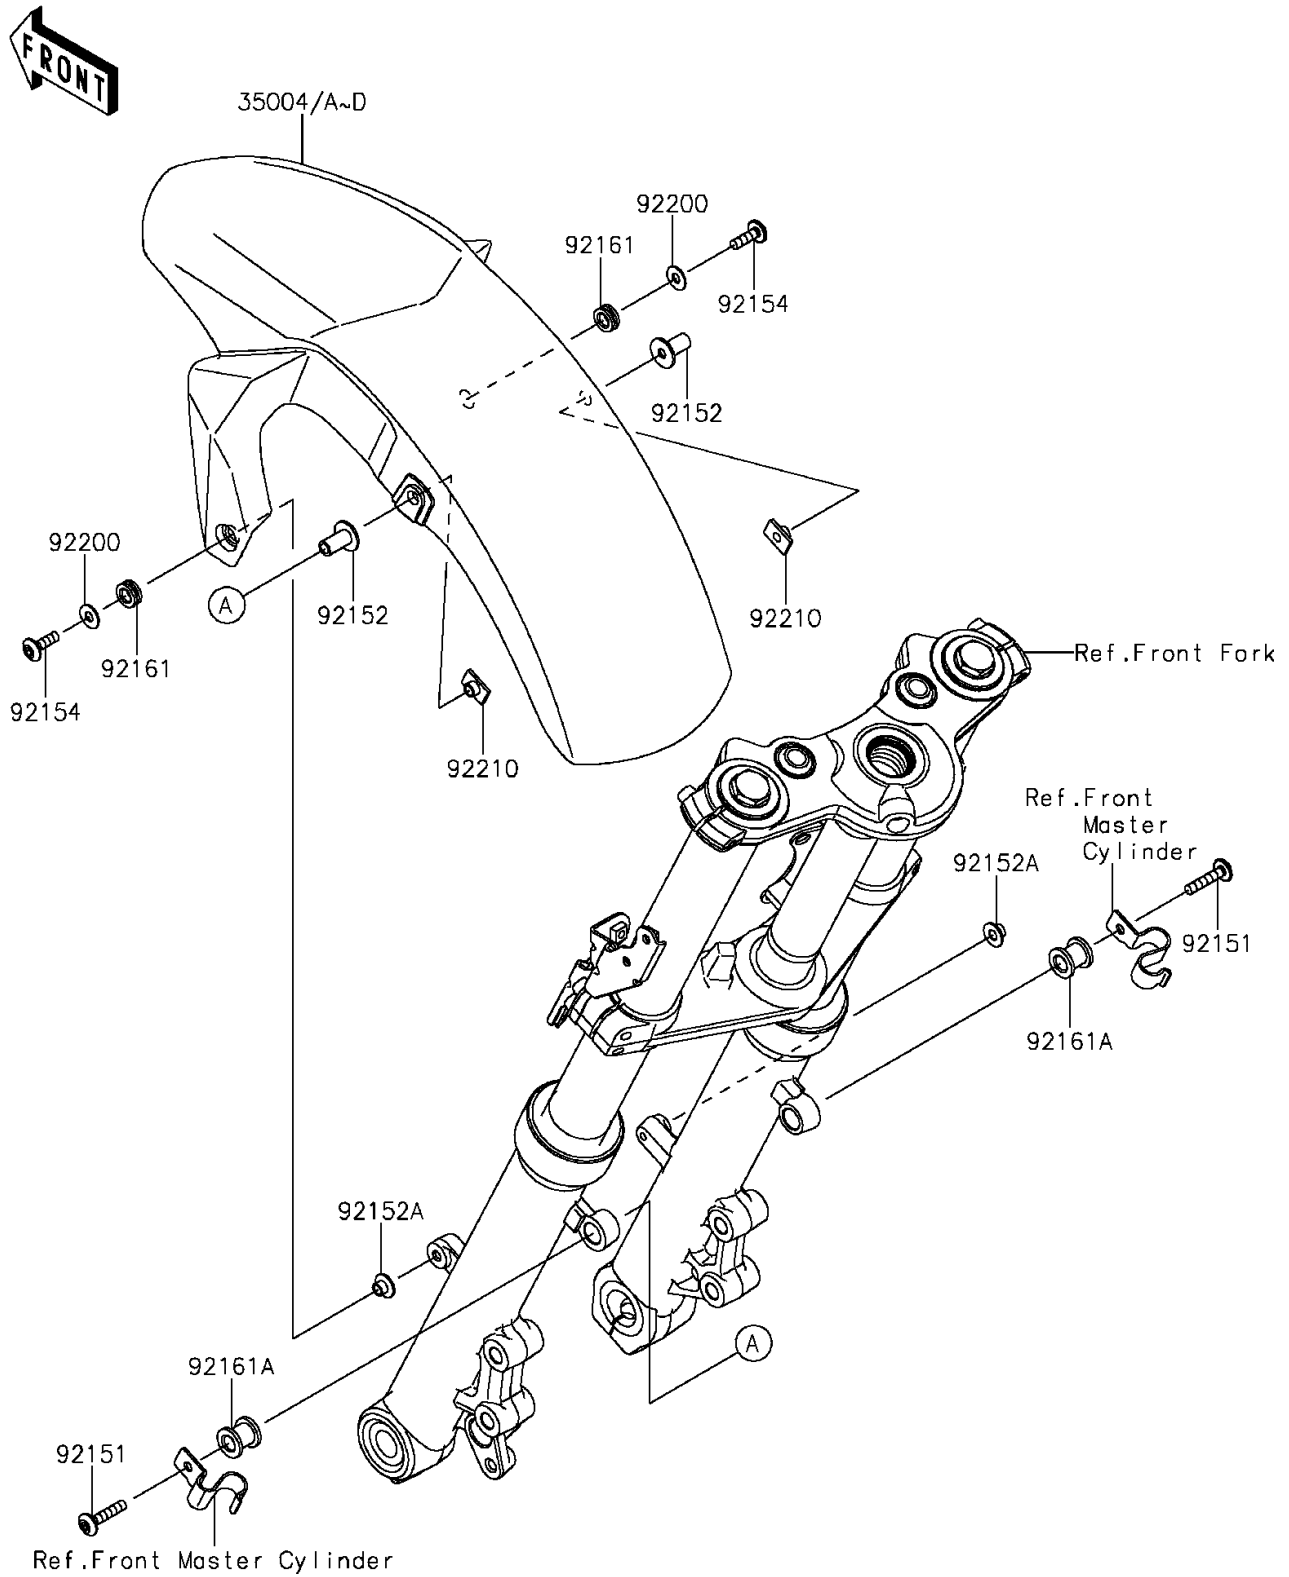

2014 ER-6n (European) PARTS DIAGRAM

Front Fender(s)

F2171

2014 ER-6n (European) PARTS LIST

Front Fender(s)

ITEM NAME	PART NUMBER	QUANTITY
FENDER-FRONT,M.F.S.BLACK (Ref # 35004D)	35004-0304-739	1
BOLT,SOCKET,6X30 (Ref # 92151)	92151-1605	2
COLLAR,6.5X10X20.5 (Ref # 92152)	92152-1570	2
COLLAR,6.3X8.3X7.2 (Ref # 92152A)	92152-1602	2
BOLT,SOCKET,6X20 (Ref # 92154)	92154-0918	2
DAMPER,8.3X16X6.4 (Ref # 92161)	92161-0664	2
DAMPER,10X20X18.9 (Ref # 92161A)	92161-1406	2
WASHER,6.5X16X1.0 (Ref # 92200)	92200-0796	2
NUT,PLATE,6MM (Ref # 92210)	92210-1352	2