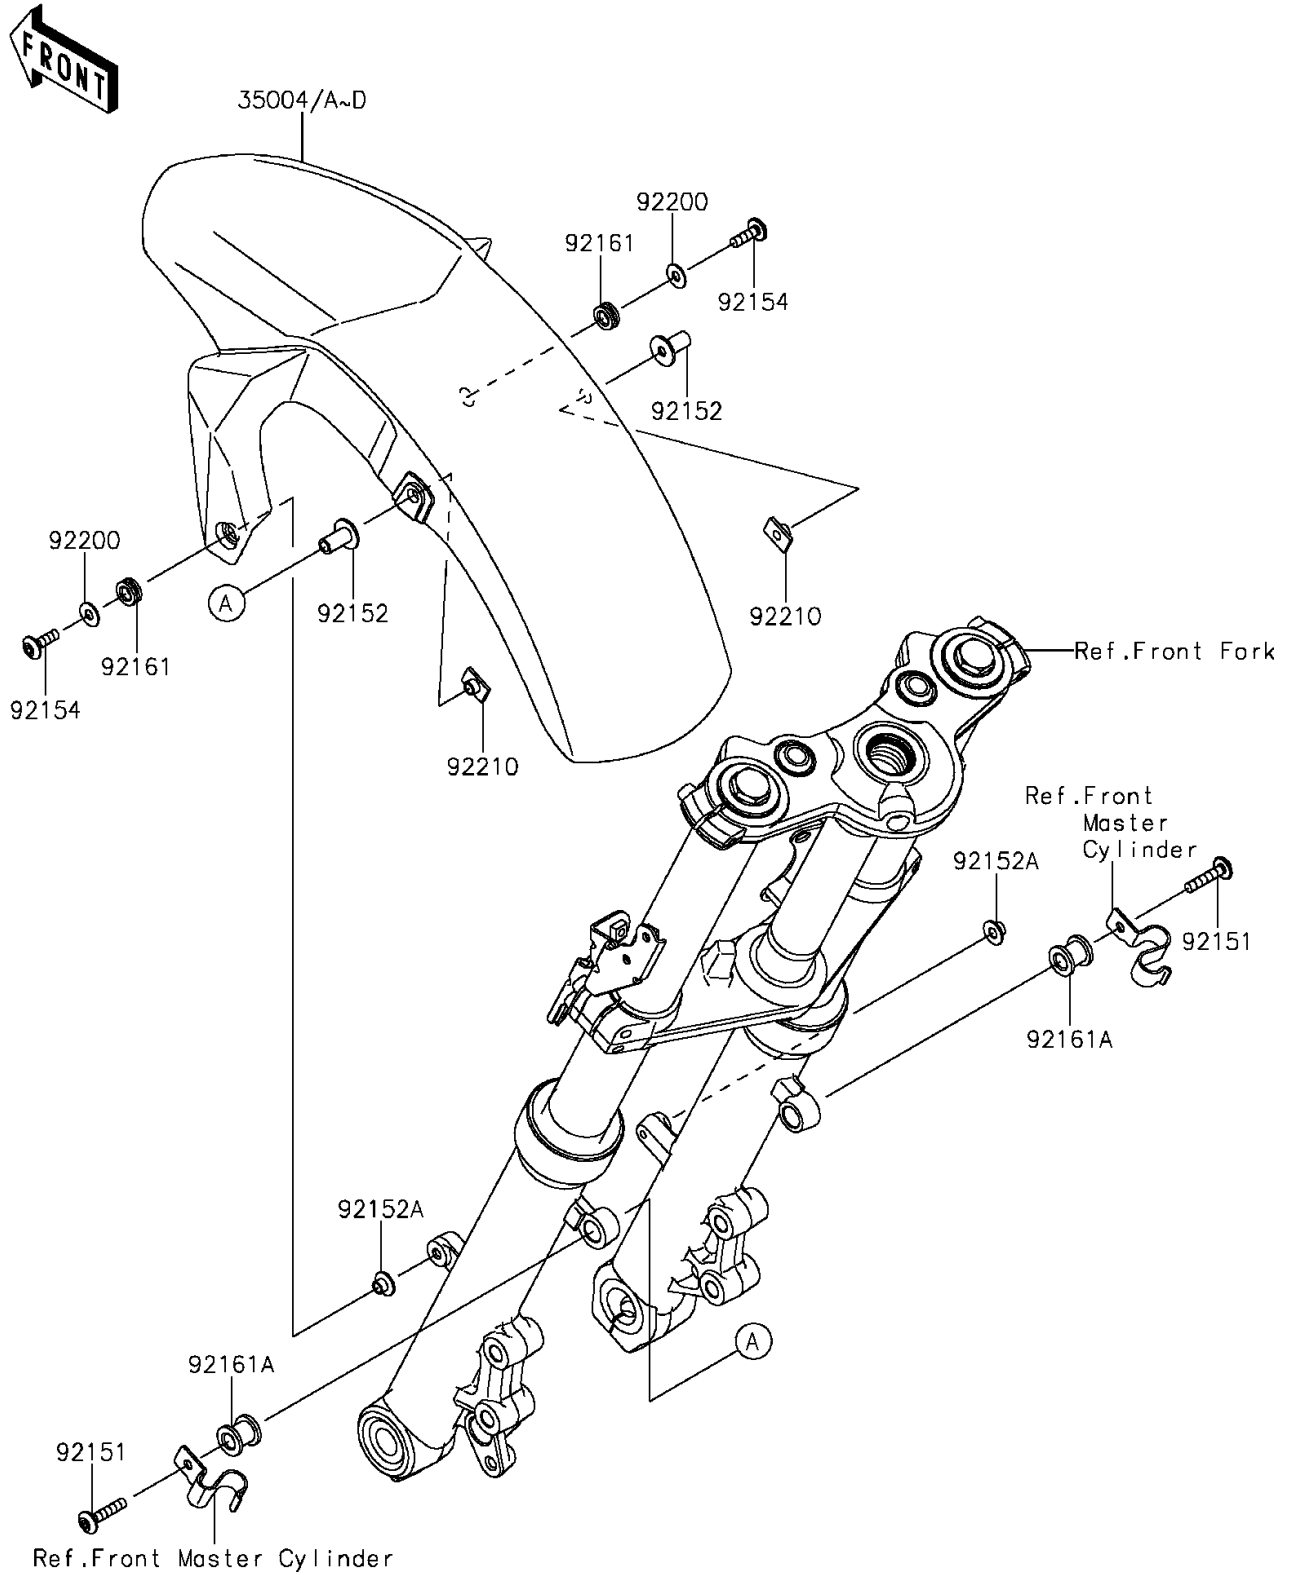

2016 ER-6n PARTS DIAGRAM

Front Fender(s)

F2171

2016 ER-6n PARTS LIST

Front Fender(s)

ITEM NAME	PART NUMBER	QUANTITY
FENDER-FRONT,M.S.BLACK (Ref # 35004C)	35004-0304-660	1
FENDER-FRONT,M.F.S.BLACK (Ref # 35004D)	35004-0304-739	1
BOLT,SOCKET,6X30 (Ref # 92151)	92151-1605	2
COLLAR,6.5X10X20.5 (Ref # 92152)	92152-1570	2
COLLAR,6.3X8.3X7.2 (Ref # 92152A)	92152-1602	2
BOLT,SOCKET,6X20 (Ref # 92154)	92154-0918	2
DAMPER,8.3X16X6.4 (Ref # 92161)	92161-0664	2
DAMPER,10X20X18.9 (Ref # 92161A)	92161-1406	2
WASHER,6.5X16X1.0 (Ref # 92200)	92200-0796	2
NUT,PLATE,6MM (Ref # 92210)	92210-1352	2