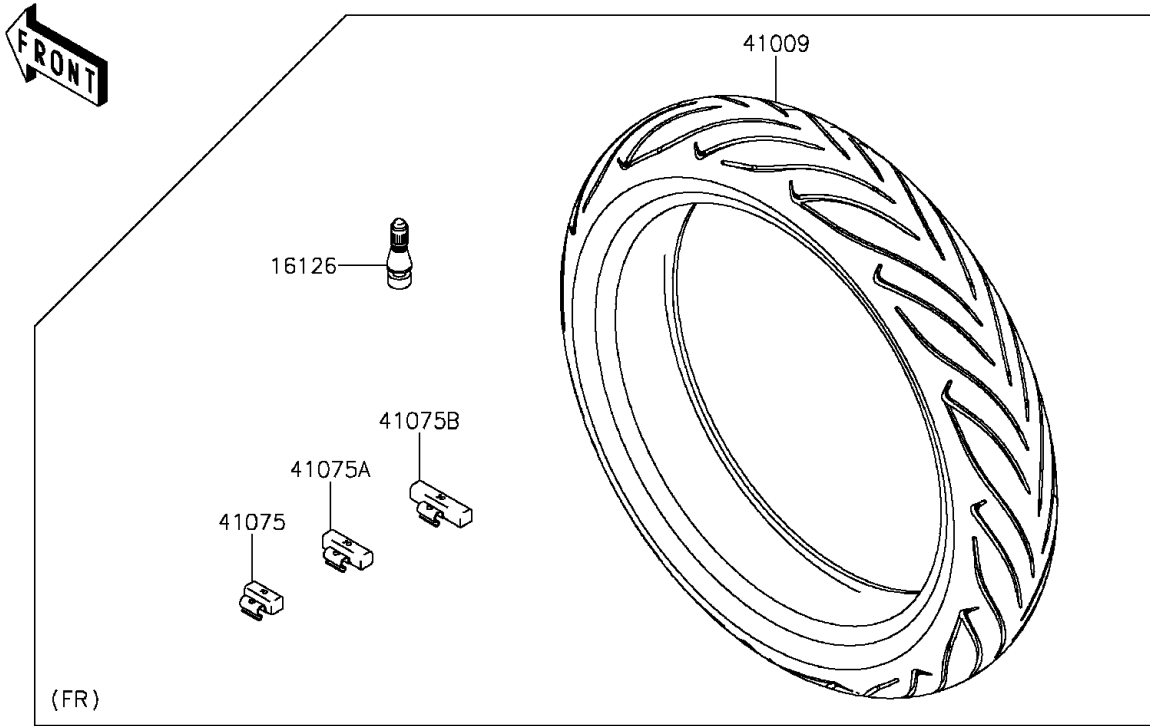

2013 ER-6n (European) PARTS DIAGRAM

Tires(ECF-EFF)

F2210

2013 ER-6n (European) PARTS LIST

Tires(ECF-EFF)

ITEM NAME	PART NUMBER	QUANTITY
VALVE,TIRE (Ref # 16126)	16126-1140	2
TIRE,FR,120/70ZR17(58W),R.S.2 (Ref # 41009)	41009-0500	1
TIRE,RR,160/60ZR17(69W),R.S.2 (Ref # 41009A)	41009-0501	1
BALANCER-WHEEL,10G,SILVER (Ref # 41075)	41075-0007	AR
BALANCER-WHEEL,20G,SILVER (Ref # 41075A)	41075-0008	AR
BALANCER-WHEEL,30G,SILVER (Ref # 41075B)	41075-0009	AR