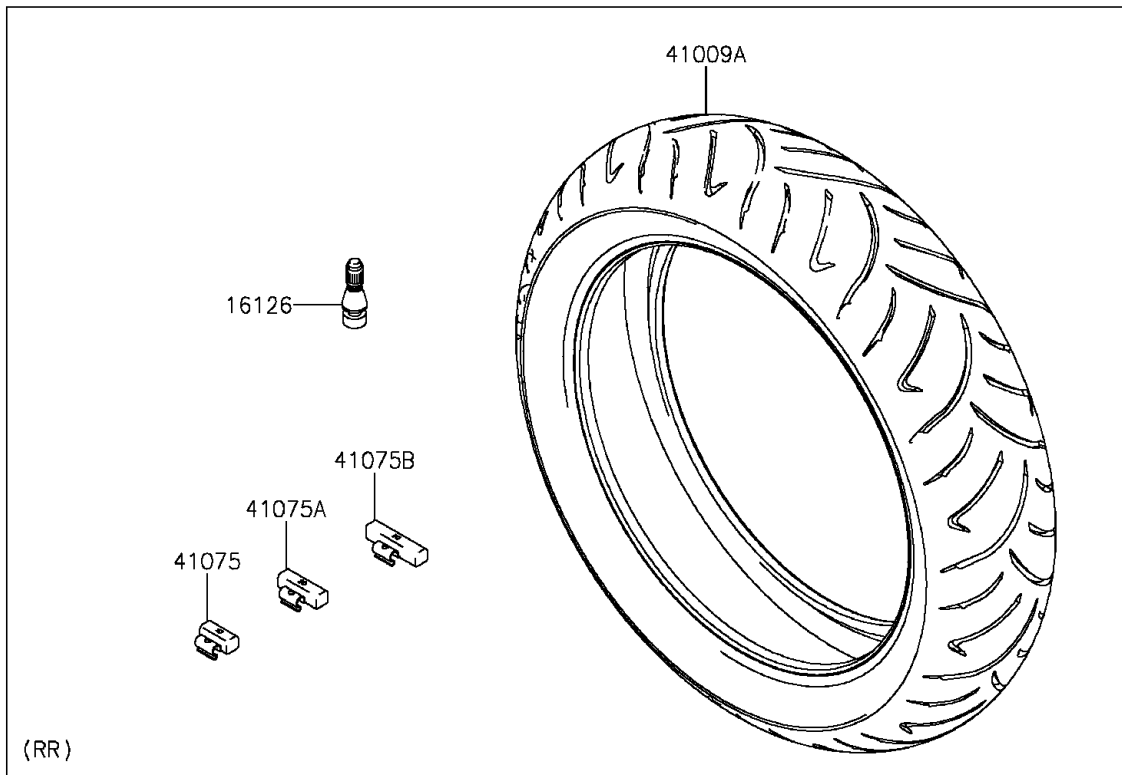

2013 ER-6n (European) PARTS DIAGRAM

Tires(ECF-EFF)

F2210

2013 ER-6n (European) PARTS LIST

Tires(ECF-EFF)

ITEM NAME	PART NUMBER	QUANTITY
VALVE,TIRE (Ref # 16126)	16126-1140	2
TIRE,FR,120/70ZR17(58W),R.S.2 (Ref # 41009)	41009-0500	1
TIRE,RR,160/60ZR17(69W),R.S.2 (Ref # 41009A)	41009-0501	1
BALANCER-WHEEL,10G,SILVER (Ref # 41075)	41075-0007	AR
BALANCER-WHEEL,20G,SILVER (Ref # 41075A)	41075-0008	AR
BALANCER-WHEEL,30G,SILVER (Ref # 41075B)	41075-0009	AR