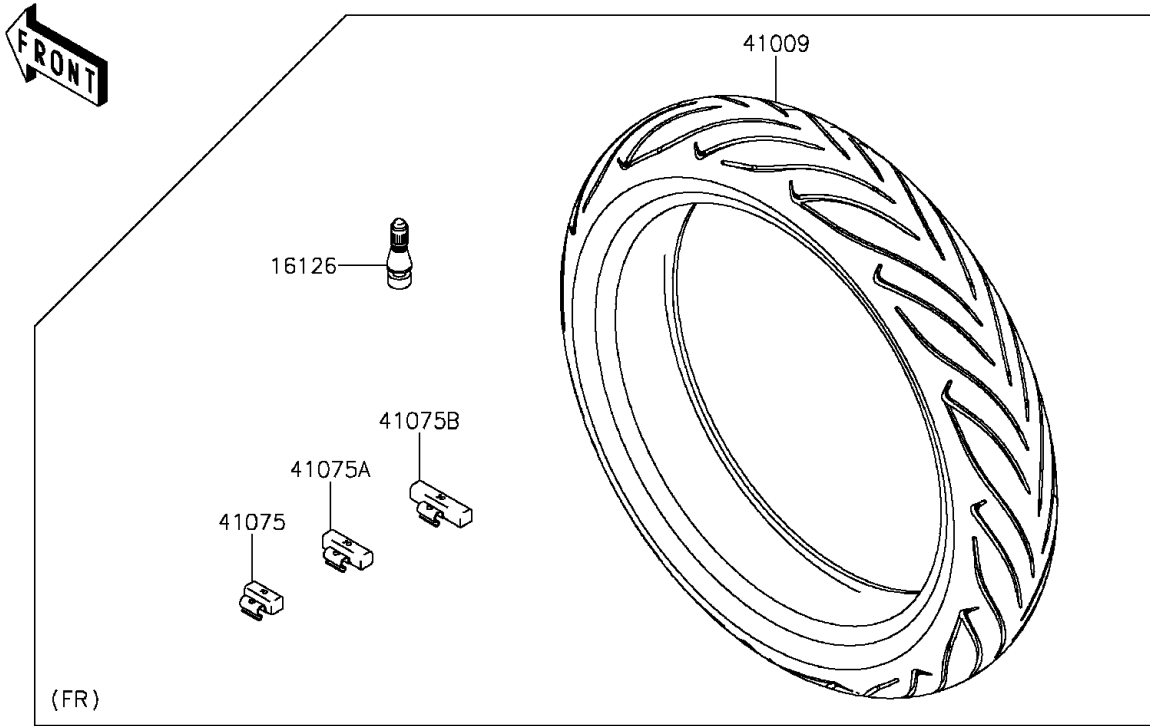

2015 ER-6n (European) PARTS DIAGRAM

Tires(ECF-EFF)

F2210

2015 ER-6n (European) PARTS LIST

Tires(ECF-EFF)

ITEM NAME	PART NUMBER	QUANTITY
VALVE,TIRE (Ref # 16126)	16126-1140	2
TIRE,FR,120/70ZR17(58W),R.S.2 (Ref # 41009)	41009-0500	1
TIRE,RR,160/60ZR17(69W),R.S.2 (Ref # 41009A)	41009-0501	1
BALANCER-WHEEL,10G,SILVER (Ref # 41075)	41075-0007	AR
BALANCER-WHEEL,20G,SILVER (Ref # 41075A)	41075-0008	AR
BALANCER-WHEEL,30G,SILVER (Ref # 41075B)	41075-0009	AR