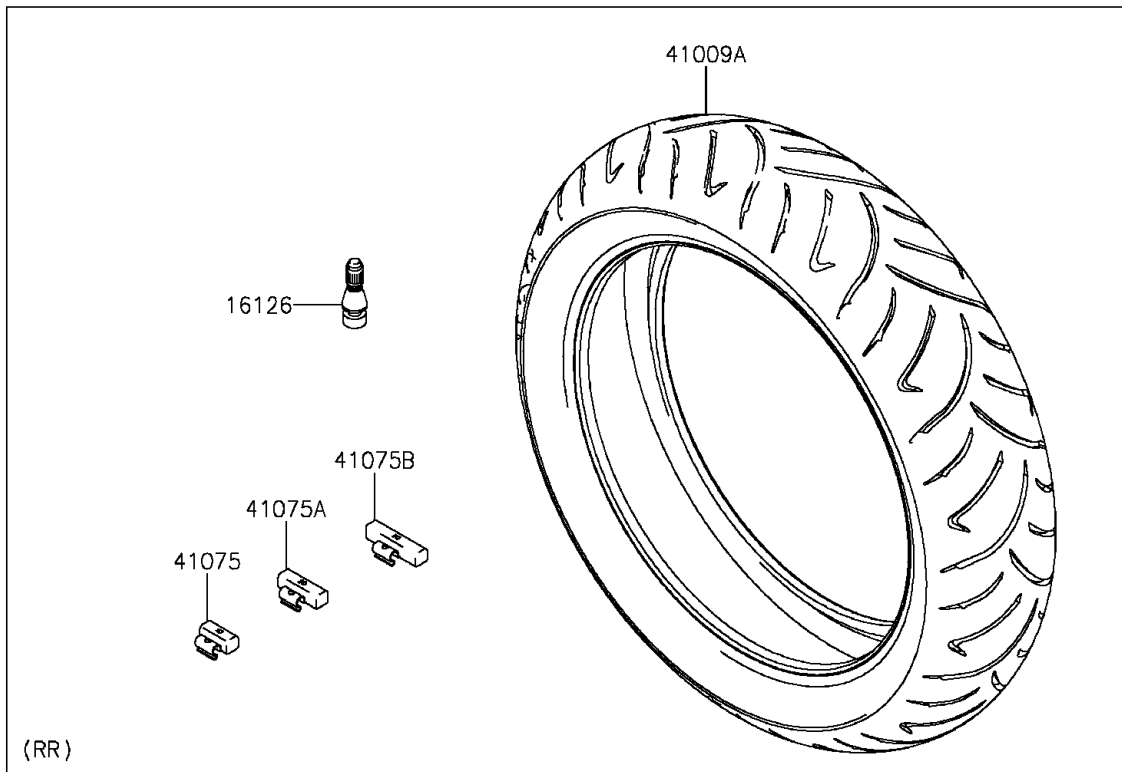

2015 ER-6n (European) PARTS DIAGRAM

Tires(ECF-EFF)

F2210

2015 ER-6n (European) PARTS LIST

Tires(ECF-EFF)

ITEM NAME	PART NUMBER	QUANTITY
VALVE,TIRE (Ref # 16126)	16126-1140	2
TIRE,FR,120/70ZR17(58W),R.S.2 (Ref # 41009)	41009-0500	1
TIRE,RR,160/60ZR17(69W),R.S.2 (Ref # 41009A)	41009-0501	1
BALANCER-WHEEL,10G,SILVER (Ref # 41075)	41075-0007	AR
BALANCER-WHEEL,20G,SILVER (Ref # 41075A)	41075-0008	AR
BALANCER-WHEEL,30G,SILVER (Ref # 41075B)	41075-0009	AR