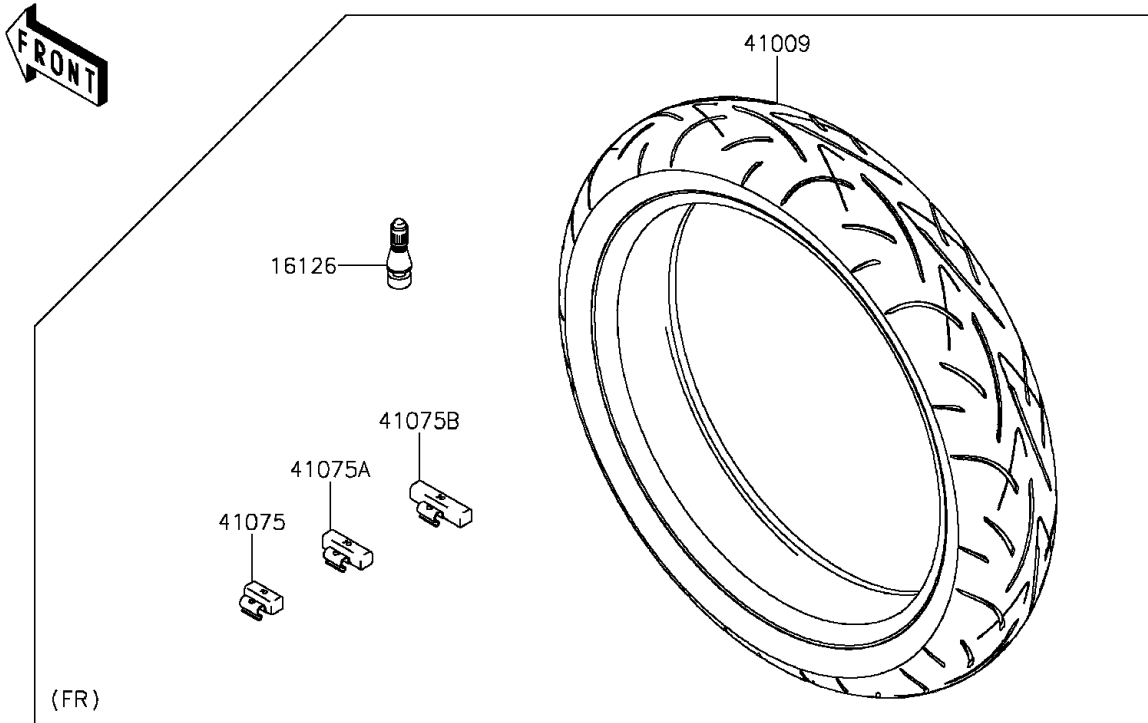

2016 ER-6n PARTS DIAGRAM

Tires(EGF)

F2210A

2016 ER-6n PARTS LIST

Tires(EGF)

ITEM NAME	PART NUMBER	QUANTITY
VALVE,TIRE (Ref # 16126)	16126-1140	2
TIRE,FR,120/70ZR17(58W),D214F (Ref # 41009)	41009-0641	1
TIRE,RR,160/60ZR17(69W),D214 (Ref # 41009A)	41009-0642	1
BALANCER-WHEEL,10G,SILVER (Ref # 41075)	41075-0007	AR
BALANCER-WHEEL,20G,SILVER (Ref # 41075A)	41075-0008	AR
BALANCER-WHEEL,30G,SILVER (Ref # 41075B)	41075-0009	AR