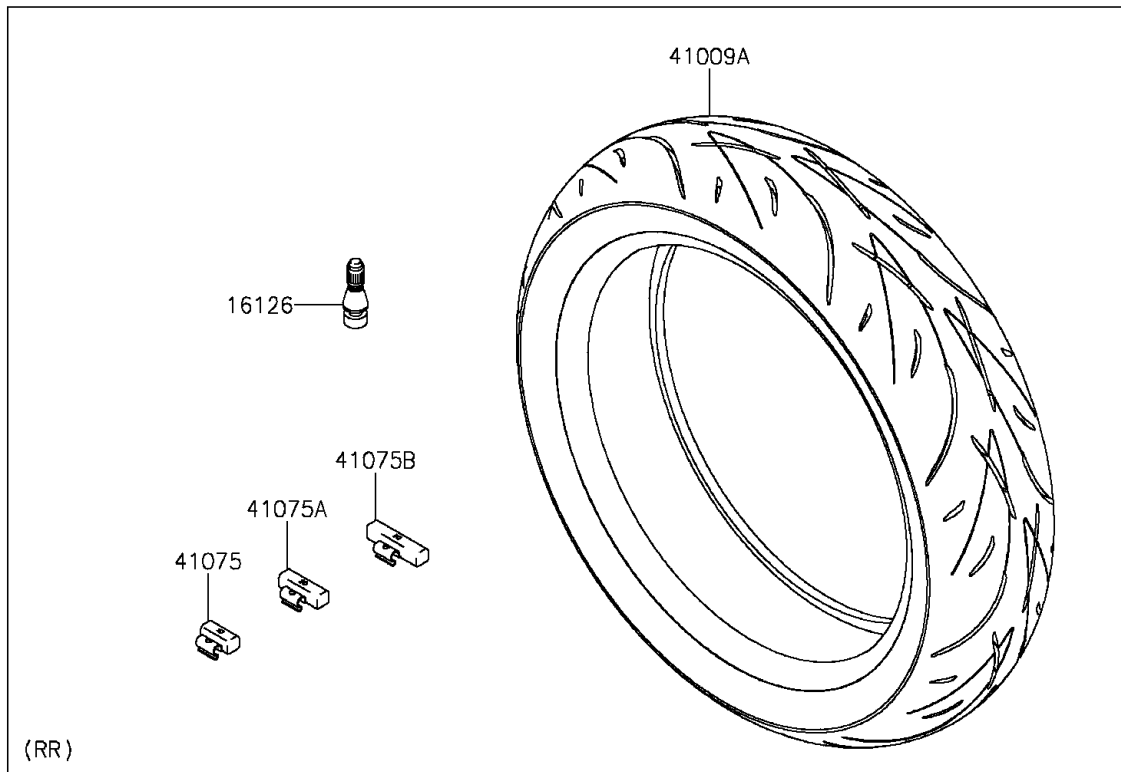

2016 ER-6n PARTS DIAGRAM

Tires(EGF)

F2210A

2016 ER-6n PARTS LIST

Tires(EGF)

ITEM NAME	PART NUMBER	QUANTITY
VALVE,TIRE (Ref # 16126)	16126-1140	2
TIRE,FR,120/70ZR17(58W),D214F (Ref # 41009)	41009-0641	1
TIRE,RR,160/60ZR17(69W),D214 (Ref # 41009A)	41009-0642	1
BALANCER-WHEEL,10G,SILVER (Ref # 41075)	41075-0007	AR
BALANCER-WHEEL,20G,SILVER (Ref # 41075A)	41075-0008	AR
BALANCER-WHEEL,30G,SILVER (Ref # 41075B)	41075-0009	AR