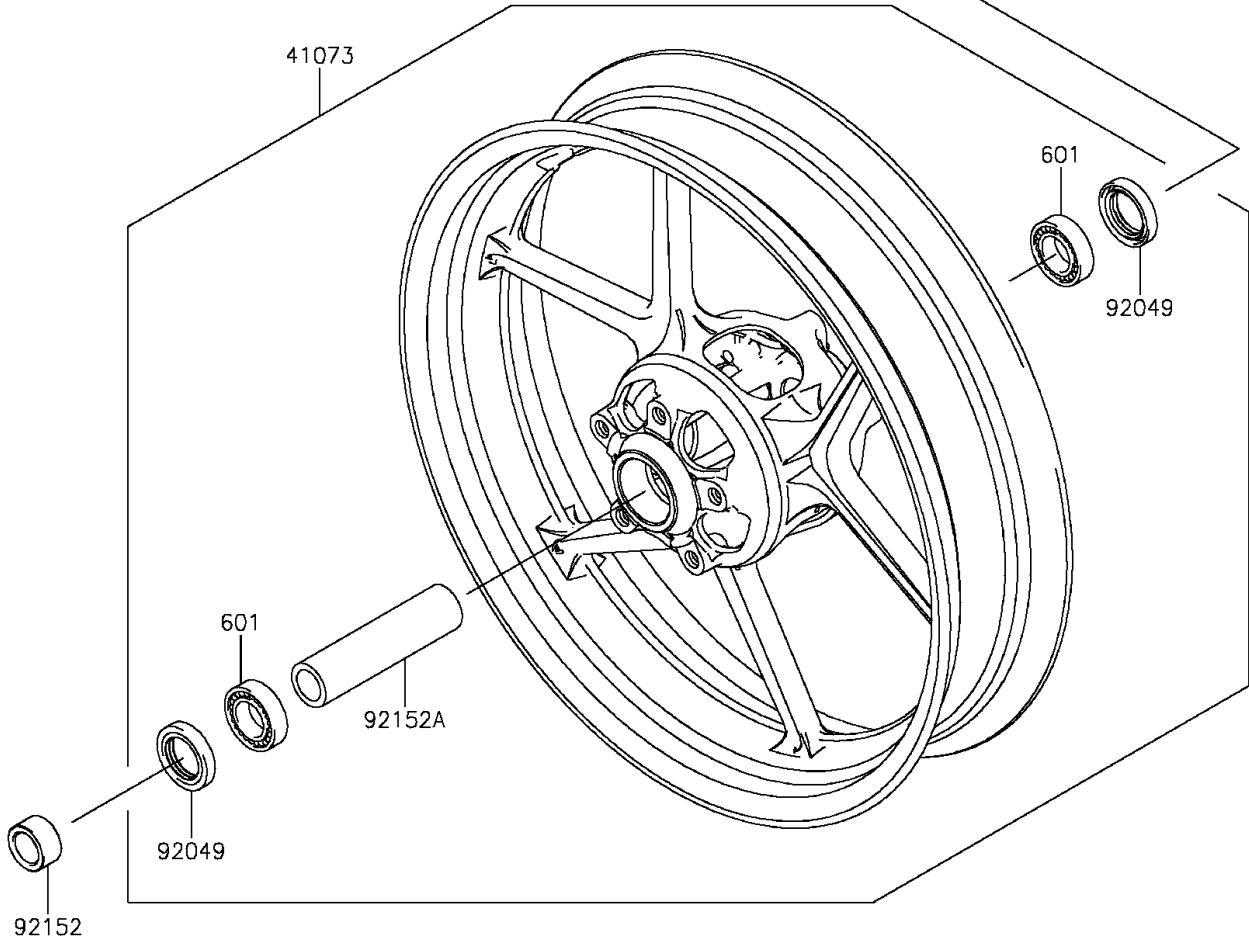

2016 ER-6n PARTS DIAGRAM

Front Hub

F2230

WOD

2016 ER-6n PARTS LIST

Front Hub

ITEM NAME	PART NUMBER	QUANTITY
BEARING-BALL,#6004UUC3 (Ref # 601)	601B6004UU	2
AXLE,FR (Ref # 41068)	41068-0059	1
WHEEL-ASSY,FR,G.BLACK (Ref # 41073)	41073-0567-QT	1
SEAL-OIL,BJN30427 (Ref # 92049)	92049-0130	2
COLLAR,20X30X15.5 (Ref # 92152)	92152-0946	2
COLLAR,20.2X28X115 (Ref # 92152A)	92152-0958	1