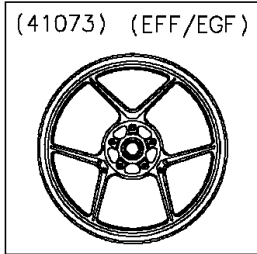

2016 ER-6n PARTS DIAGRAM

Front Hub

F2230

WOD

2016 ER-6n PARTS LIST

Front Hub

ITEM NAME	PART NUMBER	QUANTITY
BEARING-BALL,#6004UUC3 (Ref # 601)	601B6004UU	2
AXLE,FR (Ref # 41068)	41068-0059	1
WHEEL-ASSY,FR,G.BLACK (Ref # 41073)	41073-0567-QT	1
SEAL-OIL,BJN30427 (Ref # 92049)	92049-0130	2
COLLAR,20X30X15.5 (Ref # 92152)	92152-0946	2
COLLAR,20.2X28X115 (Ref # 92152A)	92152-0958	1