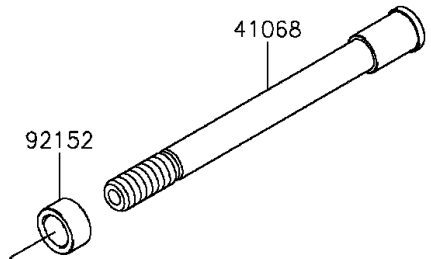

2016 ER-6n PARTS DIAGRAM

Front Hub

F2230

WOD

2016 ER-6n PARTS LIST

Front Hub

ITEM NAME	PART NUMBER	QUANTITY
BEARING-BALL,#6004UUC3 (Ref # 601)	601B6004UU	2
AXLE,FR (Ref # 41068)	41068-0059	1
WHEEL-ASSY,FR,G.BLACK (Ref # 41073)	41073-0567-QT	1
SEAL-OIL,BJN30427 (Ref # 92049)	92049-0130	2
COLLAR,20X30X15.5 (Ref # 92152)	92152-0946	2
COLLAR,20.2X28X115 (Ref # 92152A)	92152-0958	1