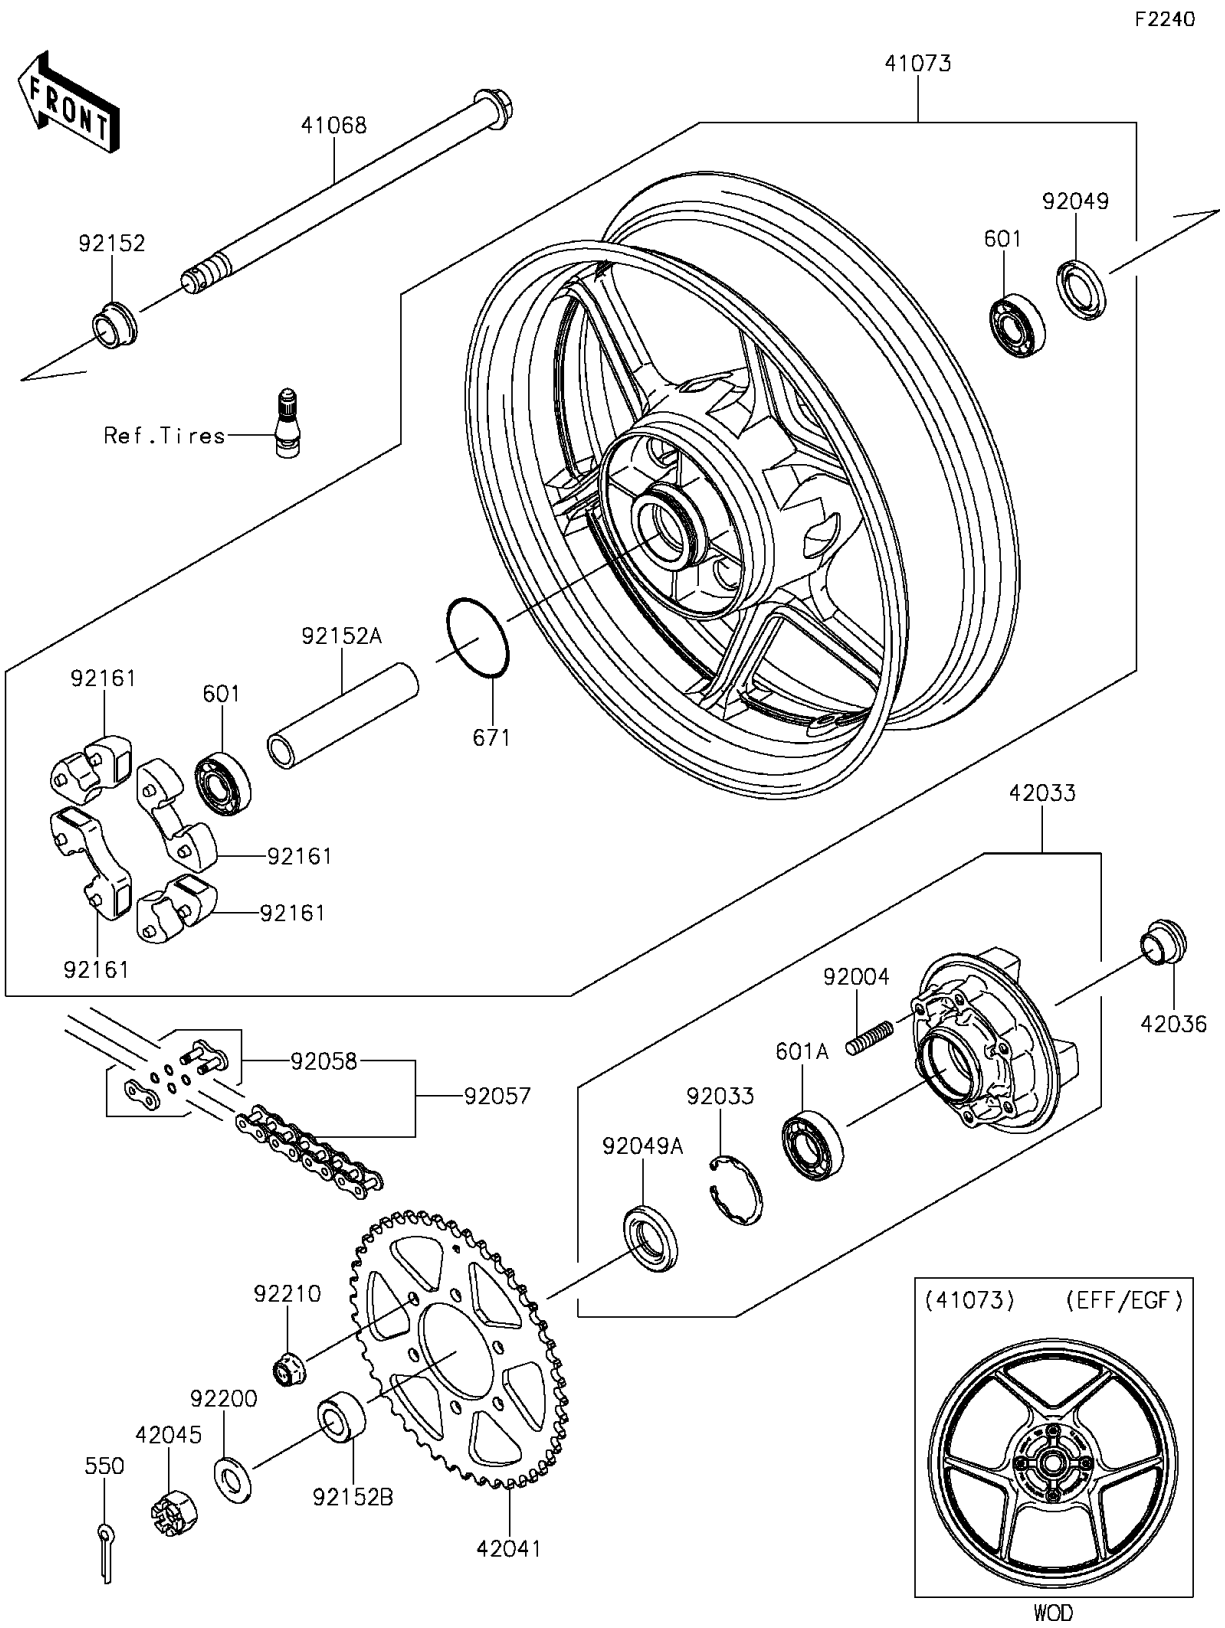

2013 ER-6n (European) PARTS DIAGRAM

Rear Hub

2013 ER-6n (European) PARTS LIST

Rear Hub

ITEM NAME	PART NUMBER	QUANTITY
PIN-COTTER,4.0X35 (Ref # 550)	550AA4035	1
BEARING-BALL,6204UUC3 (Ref # 601)	601B6204UU	2
BEARING-BALL (Ref # 601A)	601B6205UU	1
O RING,60MM (Ref # 671)	671B2560	1
AXLE,RR (Ref # 41068)	41068-0054	1
WHEEL-ASSY,RR,G.BLACK (Ref # 41073)	41073-0568-QT	1
COUPLING-ASSY,RR HUB (Ref # 42033)	42033-0570	1
SLEEVE,RR HUB,L=23 (Ref # 42036)	42036-1251	1
SPROCKET-HUB,46T (Ref # 42041)	42041-0087	1
NUT,CASTLE,18MM (Ref # 42045)	42045-018	1
STUD,10X19 (Ref # 92004)	92004-0048	6
RING-SNAP,52MM (Ref # 92033)	92033-1043	1
SEAL-OIL,28 47 5 (Ref # 92049)	92049-0140	1
SEAL-OIL (Ref # 92049A)	92049-1287	1
CHAIN,DRIVE,DID520VP2X114L (Ref # 92057)	92057-0163	1
JOINT-CHAIN,DRIVE (Ref # 92058)	92058-0018	1
COLLAR,RR AXLE,RH,L=17 (Ref # 92152)	92152-0302	1
COLLAR,20.2X28X133 (Ref # 92152A)	92152-0748	1
COLLAR,20X35X18 (Ref # 92152B)	92152-0751	1
DAMPER,SHOCK,RR HUB (Ref # 92161)	92161-0303	4
WASHER,19X36X3.2 (Ref # 92200)	92200-0296	1
NUT,LOCK,FLANGED,10MM (Ref # 92210)	92210-0276	6