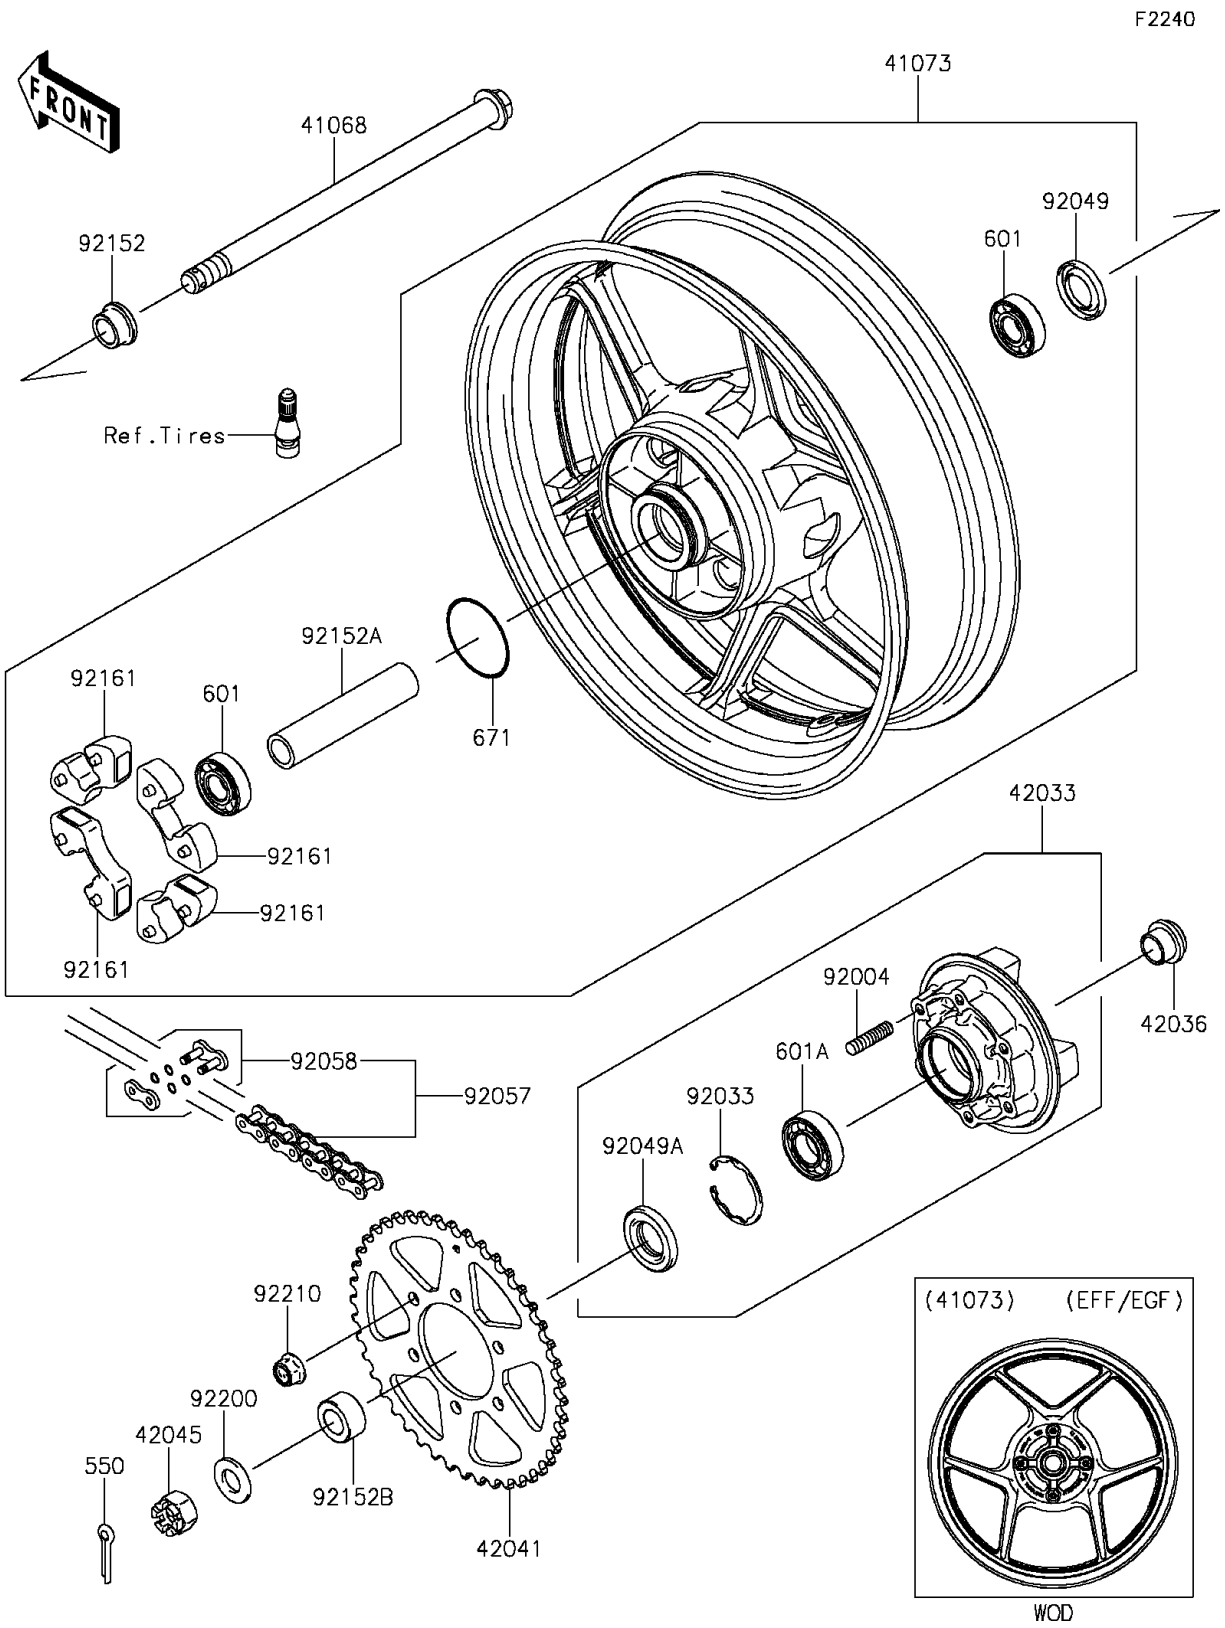

# 2015 ER-6n (European) PARTS DIAGRAM

Rear Hub

## 2015 ER-6n (European) PARTS LIST

### Rear Hub

ITEM NAME	PART NUMBER	QUANTITY
PIN-COTTER,4.0X35 (Ref # 550)	550AA4035	1
BEARING-BALL,6204UUC3 (Ref # 601)	601B6204UU	2
BEARING-BALL (Ref # 601A)	601B6205UU	1
O RING,60MM (Ref # 671)	671B2560	1
AXLE,RR (Ref # 41068)	41068-0054	1
WHEEL-ASSY,RR,G.BLACK (Ref # 41073)	41073-0568-QT	1
COUPLING-ASSY,RR HUB (Ref # 42033)	42033-0570	1
SLEEVE,RR HUB,L=23 (Ref # 42036)	42036-1251	1
SPROCKET-HUB,46T (Ref # 42041)	42041-0087	1
NUT,CASTLE,18MM (Ref # 42045)	42045-018	1
STUD,10X19 (Ref # 92004)	92004-0048	6
RING-SNAP,52MM (Ref # 92033)	92033-1043	1
SEAL-OIL,28 47 5 (Ref # 92049)	92049-0140	1
SEAL-OIL (Ref # 92049A)	92049-1287	1
CHAIN,DRIVE,DID520VP2X114L (Ref # 92057)	92057-0163	1
JOINT-CHAIN,DRIVE (Ref # 92058)	92058-0018	1
COLLAR,RR AXLE,RH,L=17 (Ref # 92152)	92152-0302	1
COLLAR,20.2X28X133 (Ref # 92152A)	92152-0748	1
COLLAR,20X35X18 (Ref # 92152B)	92152-0751	1
DAMPER,SHOCK,RR HUB (Ref # 92161)	92161-0303	4
WASHER,19X36X3.2 (Ref # 92200)	92200-0296	1
NUT,LOCK,FLANGED,10MM (Ref # 92210)	92210-0276	6