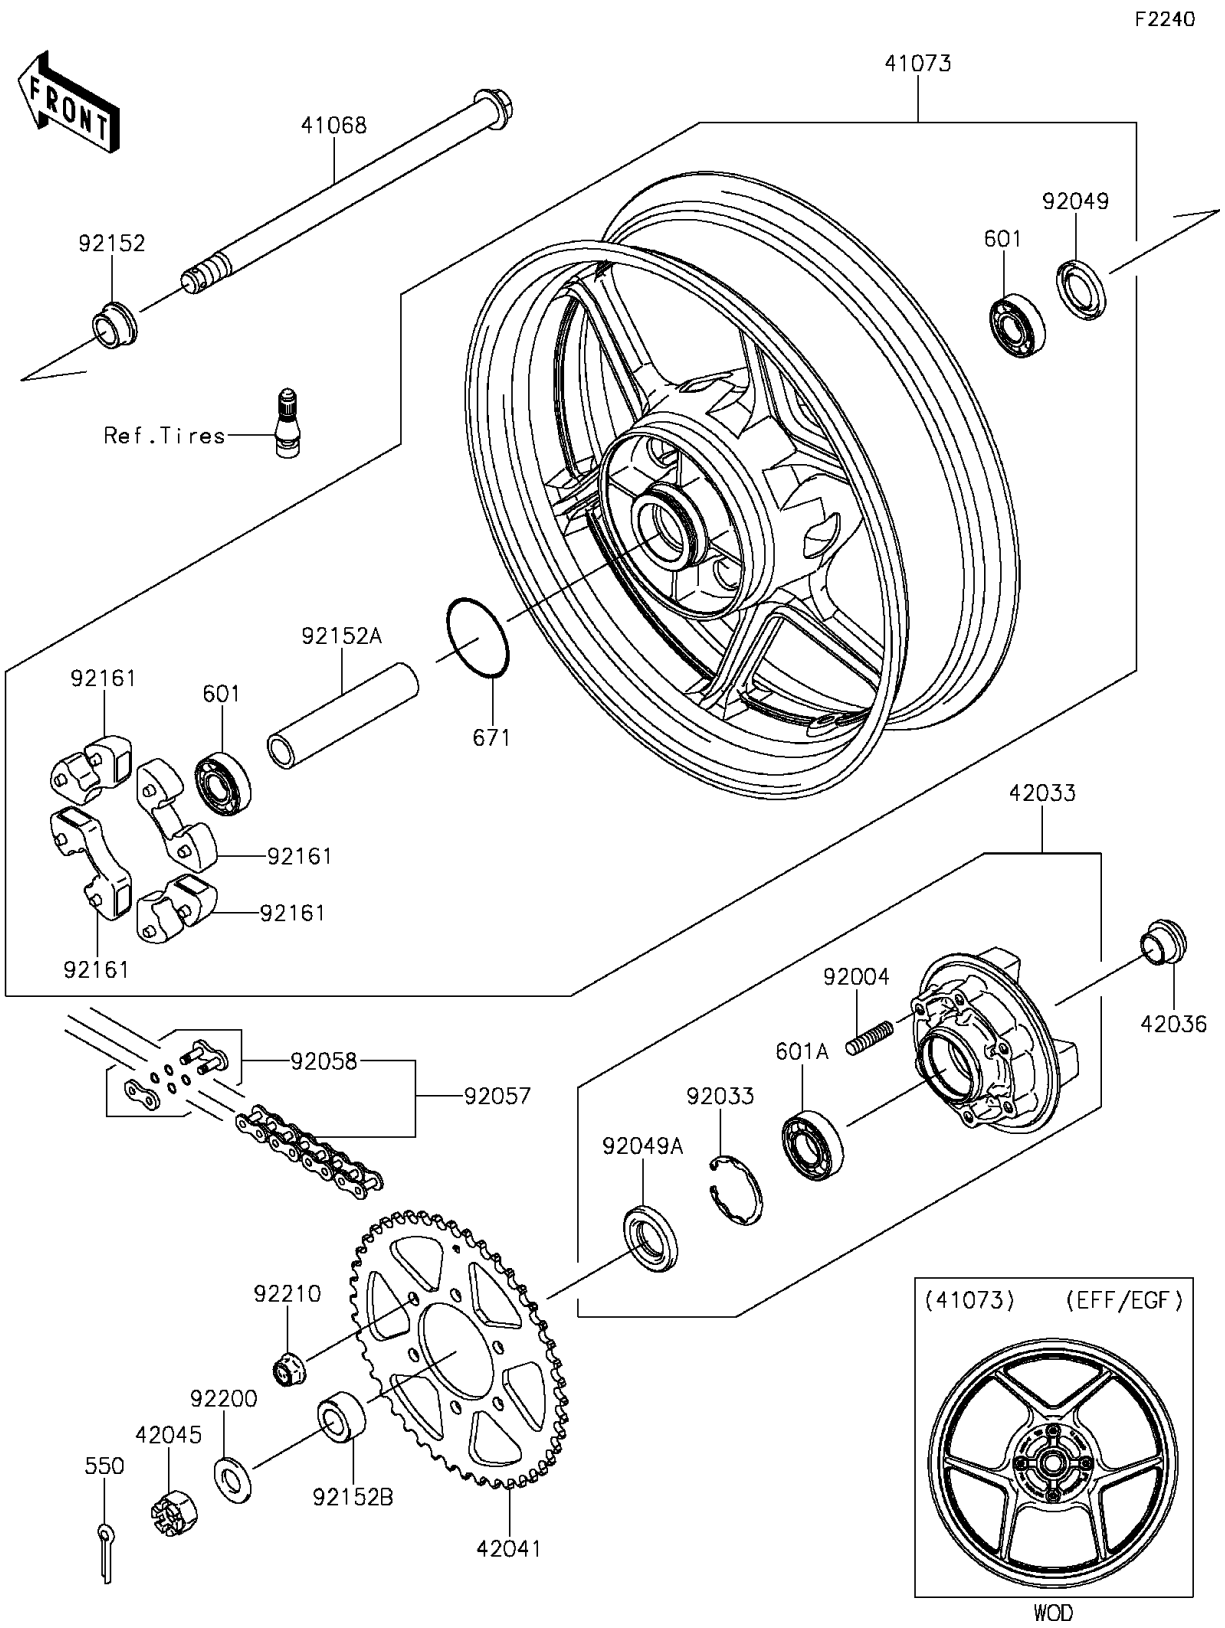

2016 ER-6n PARTS DIAGRAM

Rear Hub

2016 ER-6n PARTS LIST

Rear Hub

ITEM NAME	PART NUMBER	QUANTITY
PIN-COTTER,4.0X35 (Ref # 550)	550AA4035	1
BEARING-BALL,6204UUC3 (Ref # 601)	601B6204UU	2
BEARING-BALL (Ref # 601A)	601B6205UU	1
O RING,60MM (Ref # 671)	671B2560	1
AXLE,RR (Ref # 41068)	41068-0054	1
WHEEL-ASSY,RR,G.BLACK (Ref # 41073)	41073-0568-QT	1
COUPLING-ASSY,RR HUB (Ref # 42033)	42033-0570	1
SLEEVE,RR HUB,L=23 (Ref # 42036)	42036-1251	1
SPROCKET-HUB,46T (Ref # 42041)	42041-0087	1
NUT,CASTLE,18MM (Ref # 42045)	42045-018	1
STUD,10X19 (Ref # 92004)	92004-0048	6
RING-SNAP,52MM (Ref # 92033)	92033-1043	1
SEAL-OIL,28 47 5 (Ref # 92049)	92049-0140	1
SEAL-OIL (Ref # 92049A)	92049-1287	1
CHAIN,DRIVE,DID520VP2X114L (Ref # 92057)	92057-0163	1
JOINT-CHAIN,DRIVE (Ref # 92058)	92058-0018	1
COLLAR,RR AXLE,RH,L=17 (Ref # 92152)	92152-0302	1
COLLAR,20.2X28X133 (Ref # 92152A)	92152-0748	1
COLLAR,20X35X18 (Ref # 92152B)	92152-0751	1
DAMPER,SHOCK,RR HUB (Ref # 92161)	92161-0303	4
WASHER,19X36X3.2 (Ref # 92200)	92200-0296	1
NUT,LOCK,FLANGED,10MM (Ref # 92210)	92210-0276	6