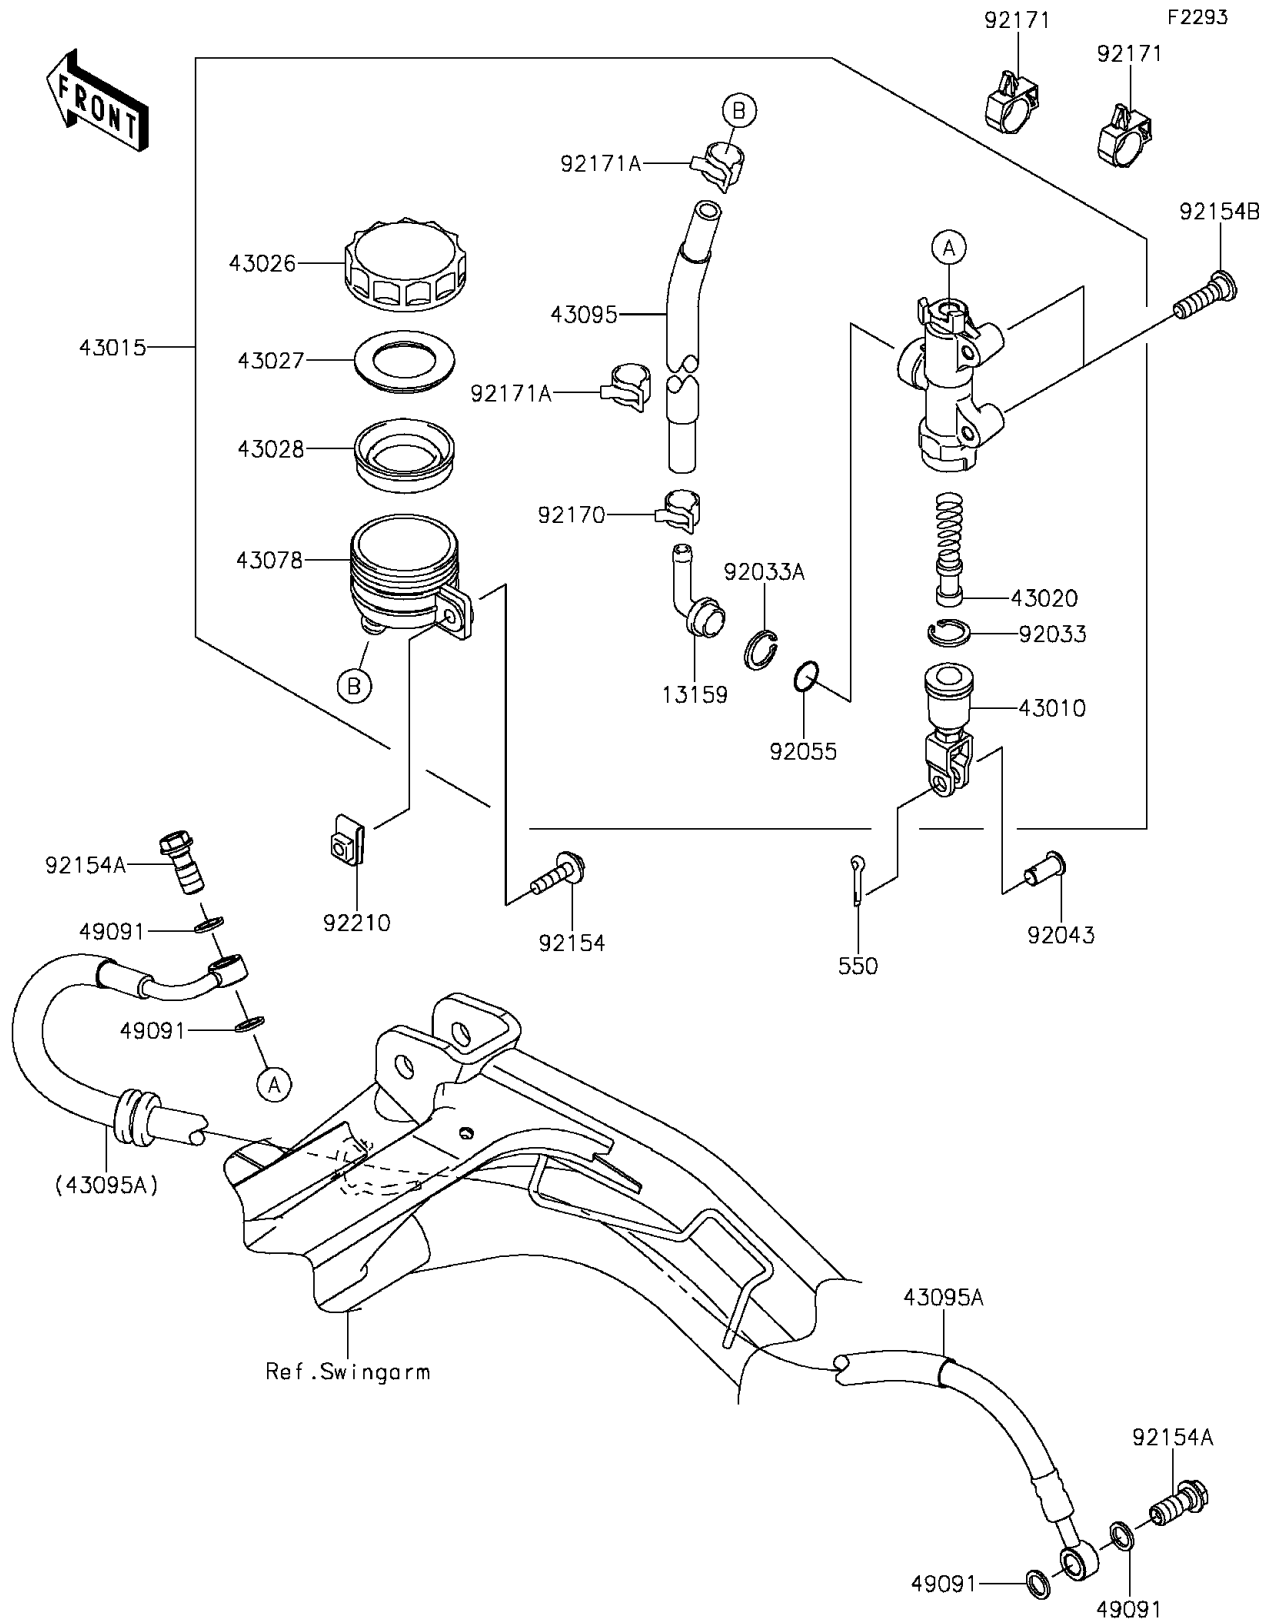

# 2012 ER-6n (European) PARTS DIAGRAM

## Rear Master Cylinder

## 2012 ER-6n (European) PARTS LIST

### Rear Master Cylinder

ITEM NAME	PART NUMBER	QUANTITY
PIN-COTTER,2.0X15 (Ref # 550)	550AA2015	1
CONNECTOR (Ref # 13159)	13159-1056	1
ROD-ASSY-BRAKE (Ref # 43010)	43010-1062	1
CYLINDER-ASSY-MASTER,RR (Ref # 43015)	43015-0559	1
PISTON-COMP-BRAKE (Ref # 43020)	43020-1094	1
CAP-BRAKE (Ref # 43026)	43026-1051	1
PLATE-DIAPHRAGM (Ref # 43027)	43027-1051	1
DIAPHRAGM,MASTER CYLINDER (Ref # 43028)	43028-1057	1
RESERVOIR,RR MASTER CYLINDER (Ref # 43078)	43078-1082	1
HOSE-BRAKE,RR M/CYLINDER (Ref # 43095)	43095-0628	1
HOSE-BRAKE,RR,L=748 (Ref # 43095A)	43095-0752	1
WASHER-SEAL,10.1X14.5X1.5 (Ref # 49091)	49091-0001	4
RING-SNAP,20.9X24.6X1.2 (Ref # 92033)	92033-0079	1
RING-SNAP,20.5MM (Ref # 92033A)	92033-1186	1
PIN (Ref # 92043)	92043-0182	1
RING-O,14.8X2.4 (Ref # 92055)	92055-0741	1
BOLT,6X25 (Ref # 92154)	92154-0467	1
BOLT,FLANGED,10X23 (Ref # 92154A)	92154-0732	2
BOLT,SOCKET,8X30 (Ref # 92154B)	92154-0843	2
CLAMP,HOSE (Ref # 92170)	92170-1091	1
CLAMP,BRAKE HOSE (Ref # 92171)	92171-0316	2
CLAMP,HOSE (Ref # 92171A)	92171-0463	2
NUT,6MM (Ref # 92210)	92210-0474	1