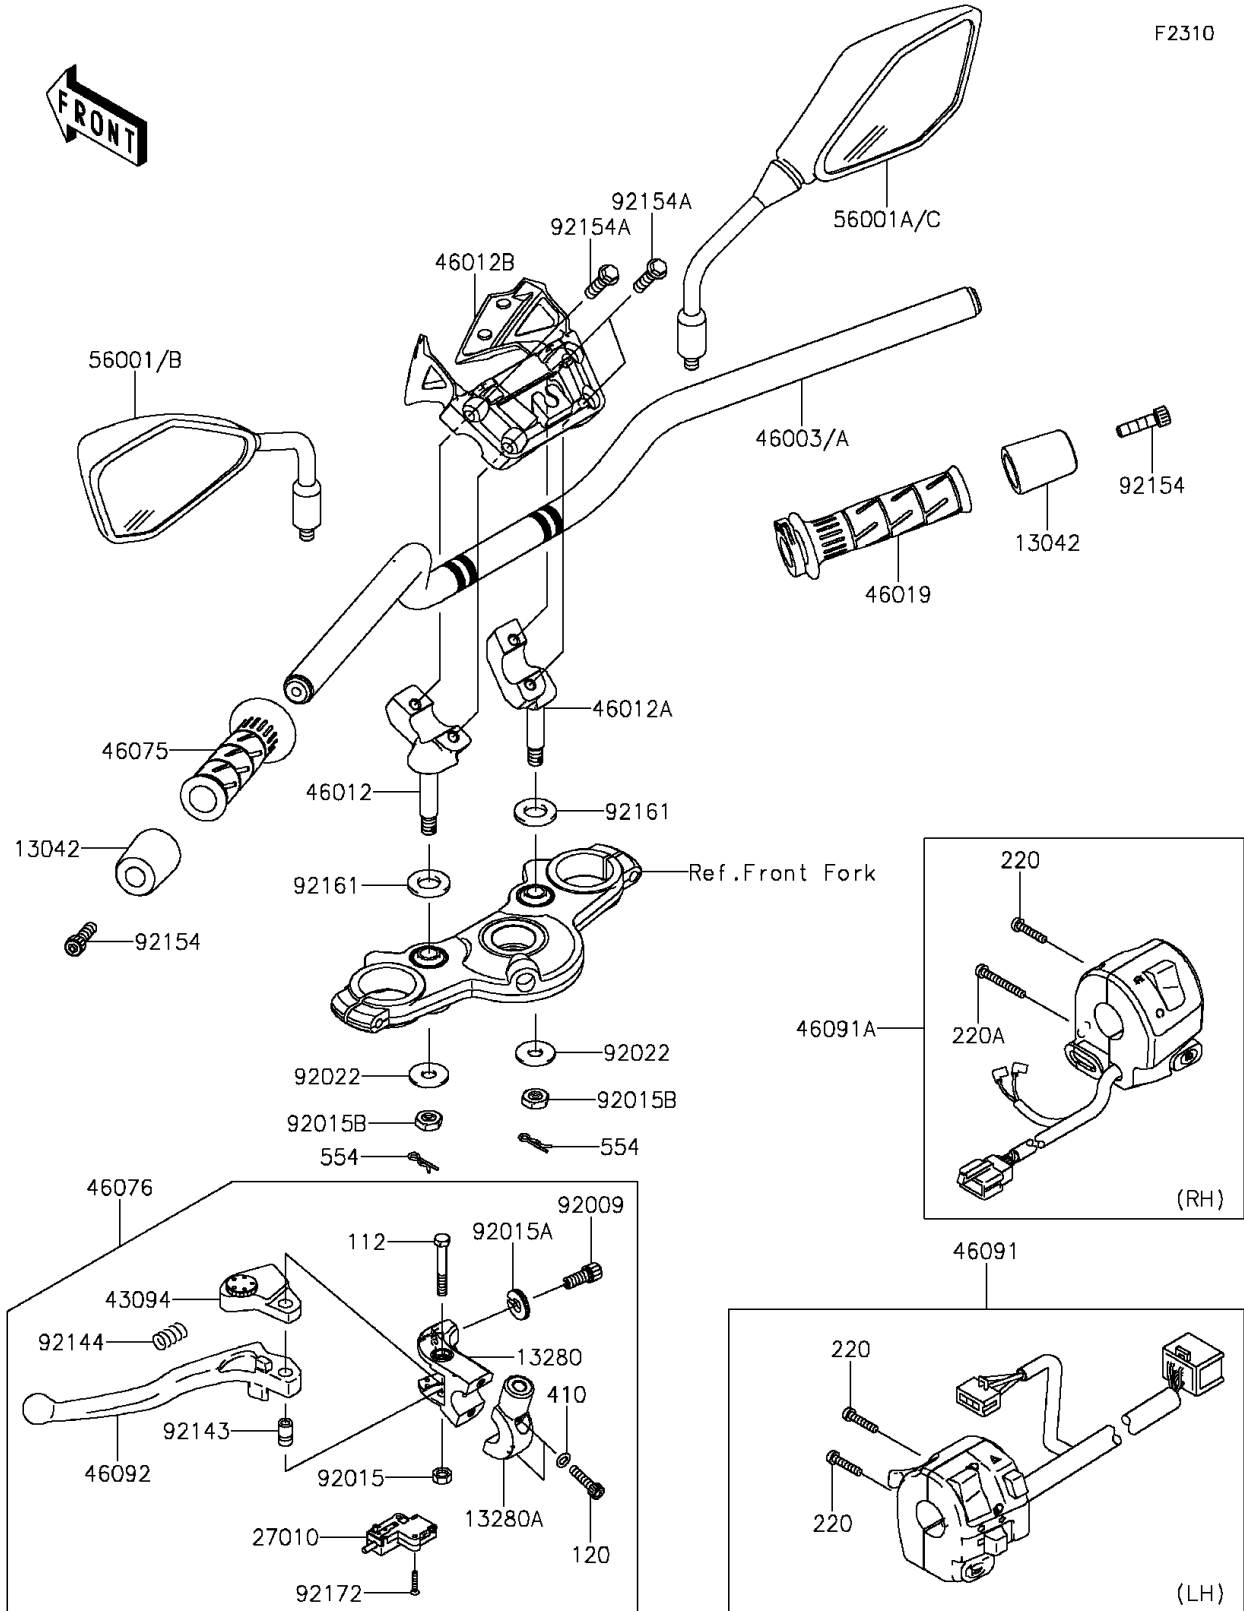

# 2016 ER-6n PARTS DIAGRAM

Handlebar

F2310

## 2016 ER-6n PARTS LIST

### Handlebar

ITEM NAME	PART NUMBER	QUANTITY
BOLT-UPSET,6X45 (Ref # 112)	112BB0645	1
BOLT-SOCKET,6X25 (Ref # 120)	120CB0625	2
SCREW-PAN-CROS,5X25 (Ref # 220)	220AB0525	3
SCREW-PAN-CROS,5X40 (Ref # 220A)	220AB0540	1
WASHER-PLAIN-SMALL,6MM (Ref # 410)	410AB0600	2
PIN-SNAP (Ref # 554)	554DB0800	2
WEIGHT,HANDLE (Ref # 13042)	13042-5002	2
HOLDER,CLUTCH LEVER (Ref # 13280)	13280-0306	1
HOLDER,CLUTCH LEVER (Ref # 13280A)	13280-0307	1
SWITCH,CLUTCH,BLACK (Ref # 27010)	27010-1094	1
ADJUSTER,CLUTCH LEVER (Ref # 43094)	43094-0556	1
HANDLE,BLACK (Ref # 46003)	46003-0588-10	1
HOLDER-HANDLE,LWR,LH,F.S.BLACK (Ref # 46012)	46012-0303-18R	1
HOLDER-HANDLE,LWR,RH,F.S.BLACK (Ref # 46012A)	46012-0304-18R	1
HOLDER-HANDLE,UPP,F.S.BLACK (Ref # 46012B)	46012-0318-18R	1
GRIP-ASSY,THROTTLE (Ref # 46019)	46019-0060	1
GRIP,HANDLE,LH (Ref # 46075)	46075-0564	1
LEVER-ASSY-GRIP,CLUTCH (Ref # 46076)	46076-0081	1
HOUSING-ASSY-CONTROL,LH (Ref # 46091)	46091-0214	1
HOUSING-ASSY-CONTROL,RH (Ref # 46091A)	46091-0246	1
LEVER-GRIP,CLUTCH (Ref # 46092)	46092-0031	1
MIRROR-ASSY,LH (Ref # 56001B)	56001-0272	1
MIRROR-ASSY,RH (Ref # 56001C)	56001-0273	1
SCREW,CABLE ADJUST,8MM,BLACK (Ref # 92009)	92009-1134	1
NUT,LOCK,6MM,BLACK (Ref # 92015)	92015-1191	1
NUT,CABLE ADJUST LOCK,8MM,BLK (Ref # 92015A)	92015-1197	1
NUT,LOCK,10MM (Ref # 92015B)	92015-1962	2
WASHER,10.2X28X2 (Ref # 92022)	92022-1088	2
COLLAR (Ref # 92143)	92143-1379	1

### Handlebar

ITEM NAME	PART NUMBER	QUANTITY
SPRING (Ref # 92144)	92144-1467	1
BOLT,SOCKET,8X30 (Ref # 92154)	92154-0440	2
BOLT,FLANGED,8X30 (Ref # 92154A)	92154-1246	4
DAMPER (Ref # 92161)	92161-0037	2
SCREW,3X16 (Ref # 92172)	92172-0183	2