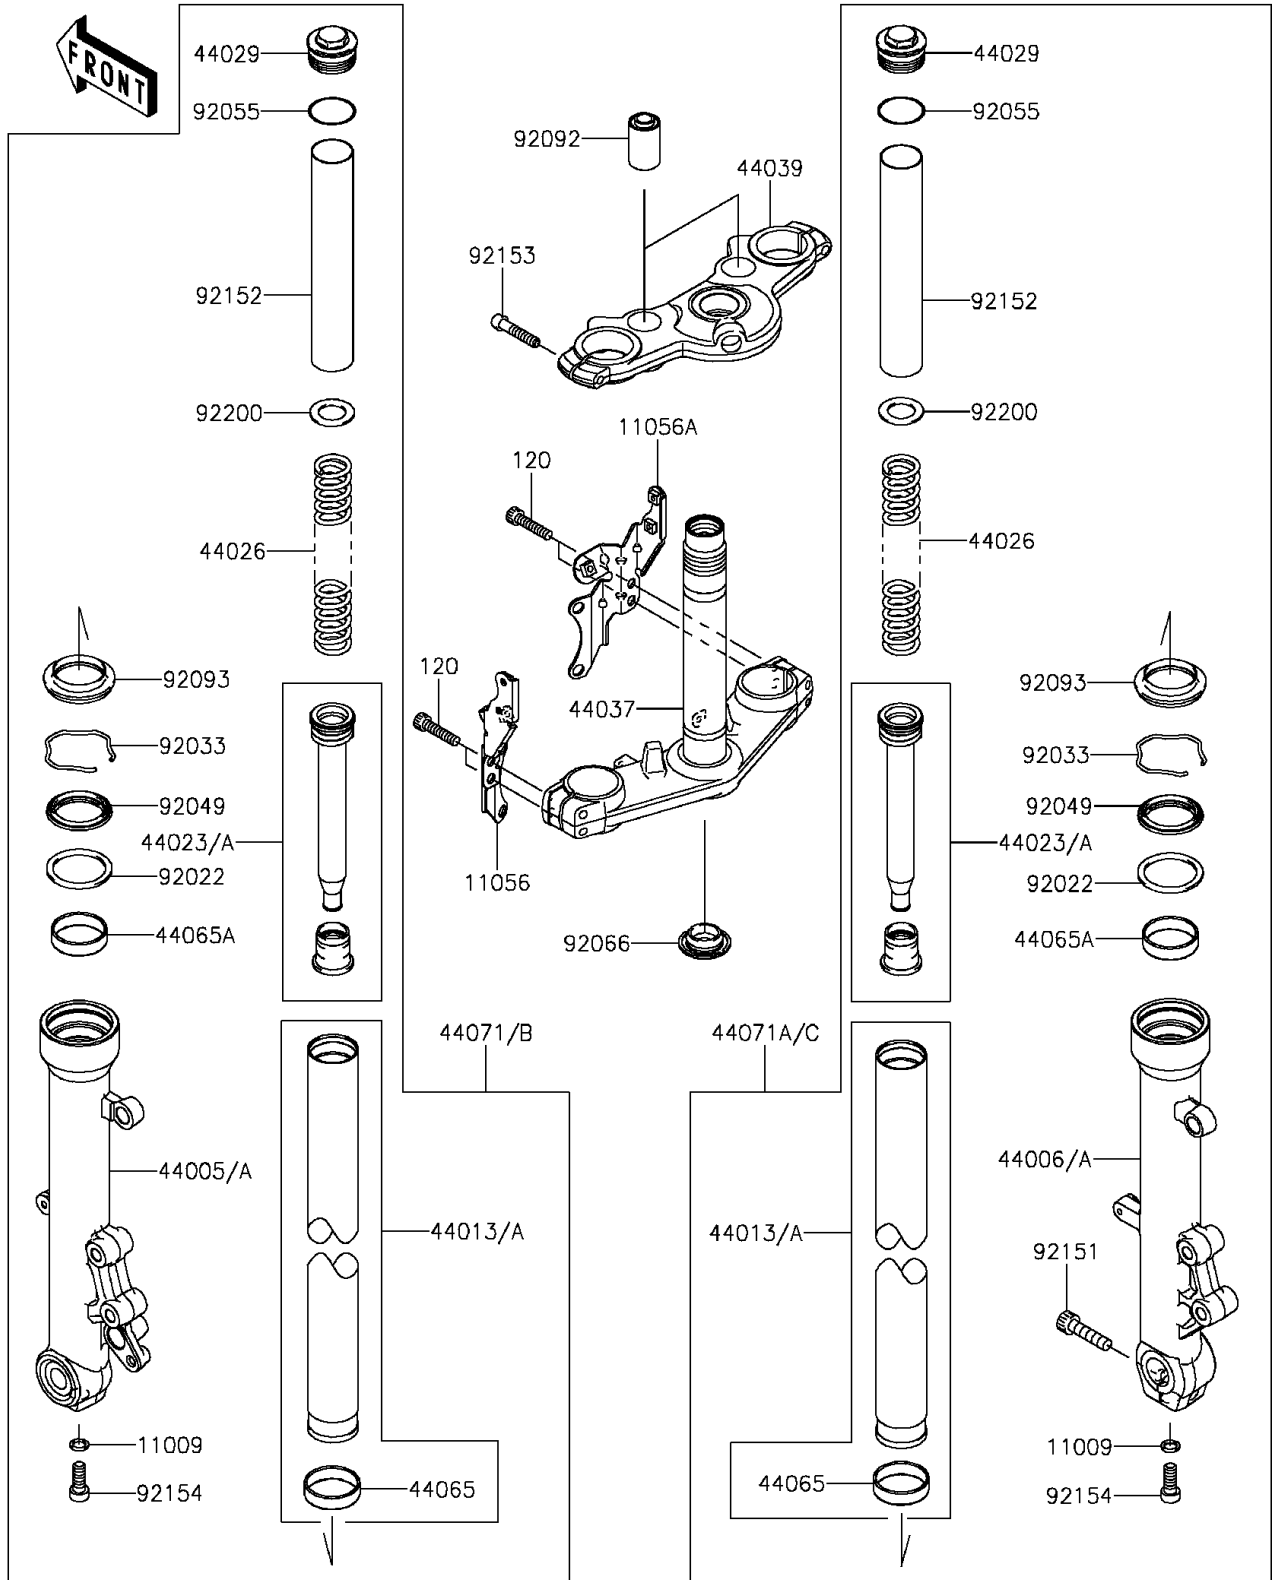

2016 ER-6n PARTS DIAGRAM

Front Fork

F2340

2016 ER-6n PARTS LIST

Front Fork

ITEM NAME	PART NUMBER	QUANTITY
BOLT-SOCKET,8X35 (Ref # 120)	120CA0835	4
GASKET,10.5X15X1.5 (Ref # 11009)	11009-1325	2
BRACKET,FORK COVER,LH (Ref # 11056)	11056-0884	1
BRACKET,FORK COVER,RH (Ref # 11056A)	11056-0885	1
PIPE-LEFT FORK OUTER,S.BLACK (Ref # 44005A)	44005-0108-32A	1
PIPE-RIGHT FORK OUTER,S.BLACK (Ref # 44006A)	44006-0108-32A	1
PIPE-FORK INNER (Ref # 44013A)	44013-0263	2
CYLINDER-SET-FORK (Ref # 44023A)	44023-0128	2
SPRING-FRONT FORK (Ref # 44026)	44026-0165	2
SEAT-FORK SPRING (Ref # 44029)	44029-0005	2
HOLDER-FORK UNDER,F.S.BLACK (Ref # 44037)	44037-0119-18R	1
HOLDER-FORK UPPER,F.S.BLACK (Ref # 44039)	44039-0121-18R	1
BUSHING-FRONT FORK,INNER TUBE (Ref # 44065)	44065-0014	2
BUSHING-FRONT FORK,OUTER TUBE (Ref # 44065A)	44065-1115	2
DAMPER-ASSY,FORK,LH,S.BLACK (Ref # 44071B)	44071-1110-32A	1
DAMPER-ASSY,FORK,RH,S.BLACK (Ref # 44071C)	44071-1111-32A	1
WASHER,FORK OUTER TUBE (Ref # 92022)	92022-1298	2
RING-SNAP (Ref # 92033)	92033-1036	2
SEAL-OIL (Ref # 92049)	92049-0073	2
RING-O (Ref # 92055)	92055-1321	2
PLUG (Ref # 92066)	92066-0032	1
BUSHING-RUBBER (Ref # 92092)	92092-1090	2
SEAL,FORK OUTER TUBE (Ref # 92093)	92093-1472	2
BOLT,SOCKET,10X40 (Ref # 92151)	92151-1357	1
COLLAR,FORK (Ref # 92152)	92152-0767	2
BOLT,SOCKET,8X40 (Ref # 92153)	92153-0506	2
BOLT,SOCKET,FORK CYLINDER (Ref # 92154)	92154-0296	2
WASHER (Ref # 92200)	92200-1302	2