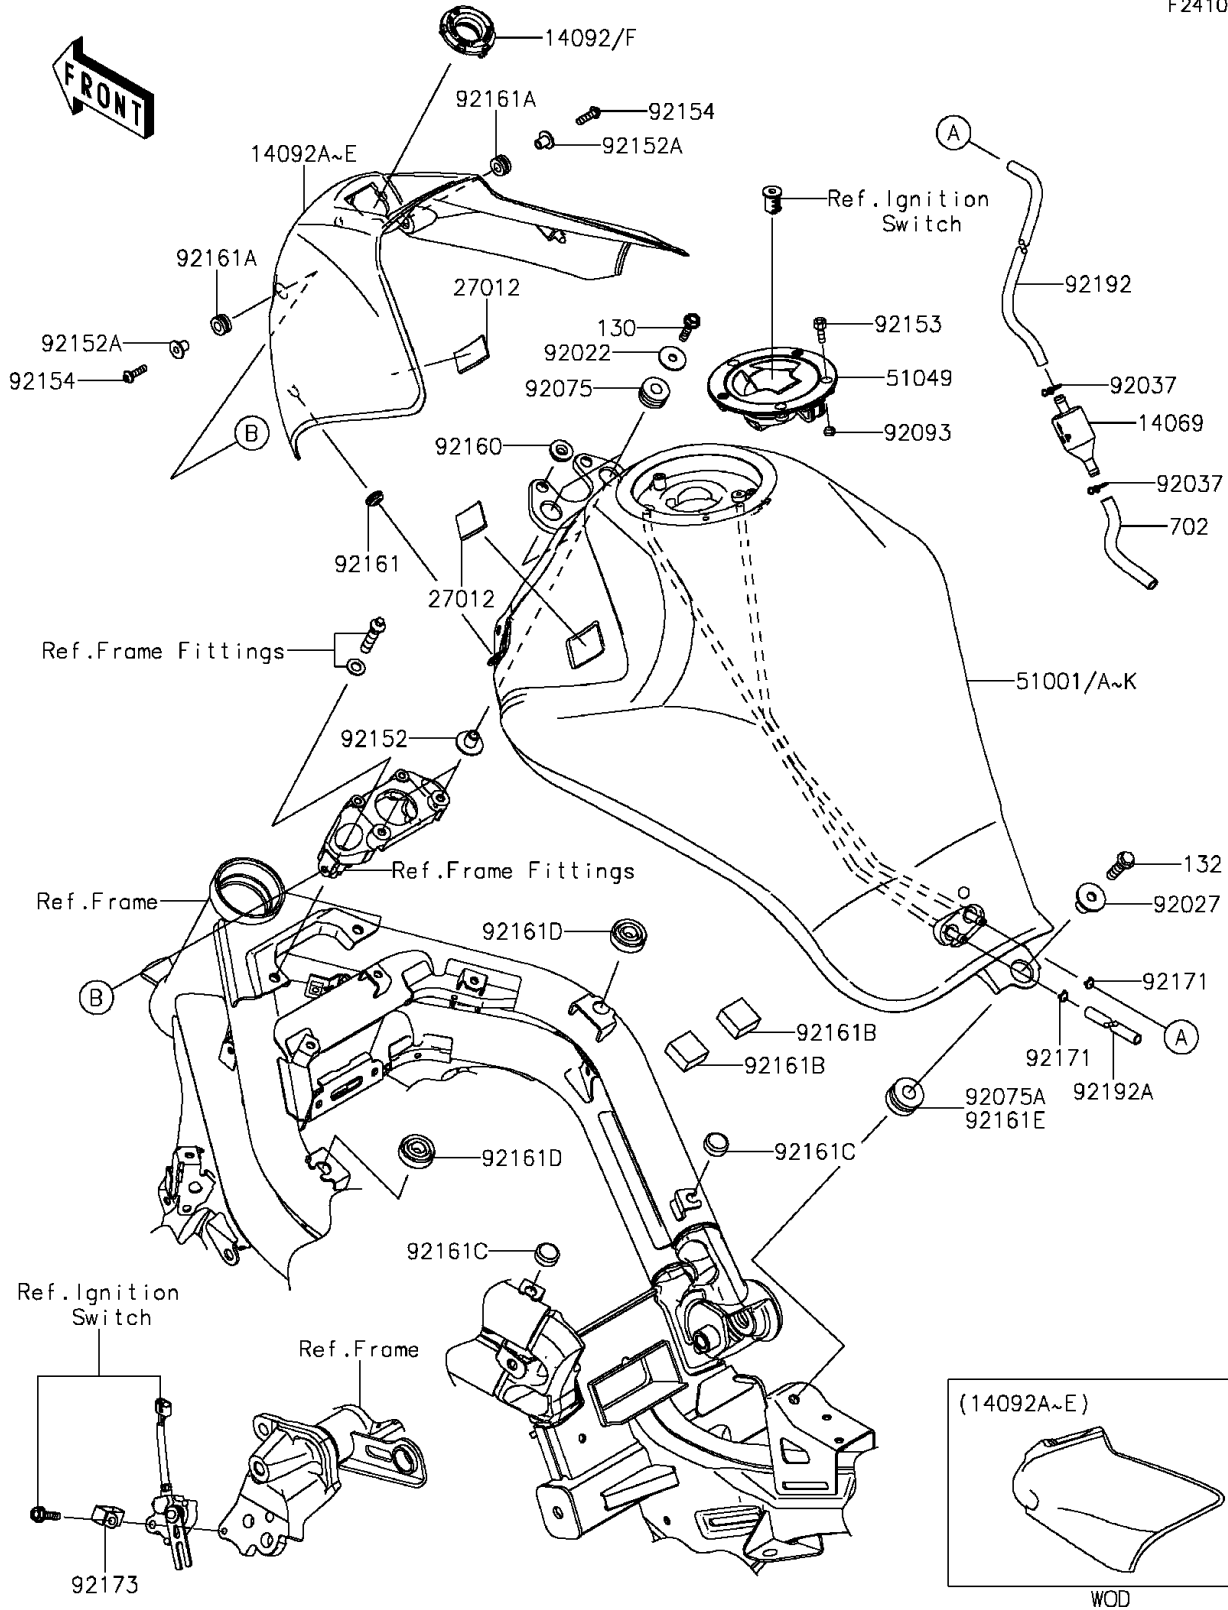

2012 ER-6n (European) PARTS DIAGRAM

Fuel Tank

F2410

2012 ER-6n (European) PARTS LIST

Fuel Tank

ITEM NAME	PART NUMBER	QUANTITY
BREATHER,FUEL TANK (Ref # 14069)	14069-1004	1
COVER,IGNITION SW. (Ref # 14092)	14092-0730	1
COVER,TANK,M.F.S.BLACK (Ref # 14092A)	14092-0731-15V	1
HOOK,DUAL LOCK FASTENER (Ref # 27012)	27012-0717	4
TANK-COMP-FUEL,P.S.WHITE (Ref # 51001A)	51001-0708-15S	1
TANK-COMP-FUEL,M.S.BLACK (Ref # 51001C)	51001-0708-15Z	1
TANK-COMP-FUEL,P.S.YELLOW (Ref # 51001E)	51001-0708-35E	1
CAP-TANK,FUEL (Ref # 51049)	51049-0039	1
WASHER,7X24X1.6 (Ref # 92022)	92022-228	2
COLLAR,L=19.3 (Ref # 92027)	92027-1780	1
CLAMP,TUBE (Ref # 92037)	92037-147	2
DAMPER,10X24X12 (Ref # 92075)	92075-1690	2
DAMPER (Ref # 92075A)	92075-1736	1
SEAL,FUEL TANK CAP (Ref # 92093)	92093-1030	1
COLLAR,6.5X10X13.1 (Ref # 92152)	92152-0910	2
COLLAR,5.6X8X11.2 (Ref # 92152A)	92152-1562	2
BOLT,SOCKET,5X16 (Ref # 92153)	92153-1616	3
BOLT,SOCKET,5X20 (Ref # 92154)	92154-0210	2
DAMPER (Ref # 92160)	92160-1613	2
DAMPER (Ref # 92161)	92161-0631	2
DAMPER,8X16X8.6 (Ref # 92161A)	92161-0685	2
DAMPER,T=13 (Ref # 92161B)	92161-0792	2
DAMPER,10X20X8 (Ref # 92161C)	92161-0855	2
DAMPER,14X30X10 (Ref # 92161D)	92161-1368	2
BOLT-FLANGED,6X25 (Ref # 130)	130CA0625	2
BOLT-FLANGED-SMALL,8X30 (Ref # 132)	132BA0830	1
TUBE-RUBBER,7X10X100 (Ref # 702)	702A07100	1
CLAMP,8X0.7 (Ref # 92171)	92171-1973	2
CLAMP (Ref # 92173)	92173-0833	1

2012 ER-6n (European) PARTS LIST

Fuel Tank

ITEM NAME	PART NUMBER	QUANTITY
TUBE,6X9X631 (Ref # 92192)	92192-0966	1
TUBE,6X9X821 (Ref # 92192A)	92192-1091	1