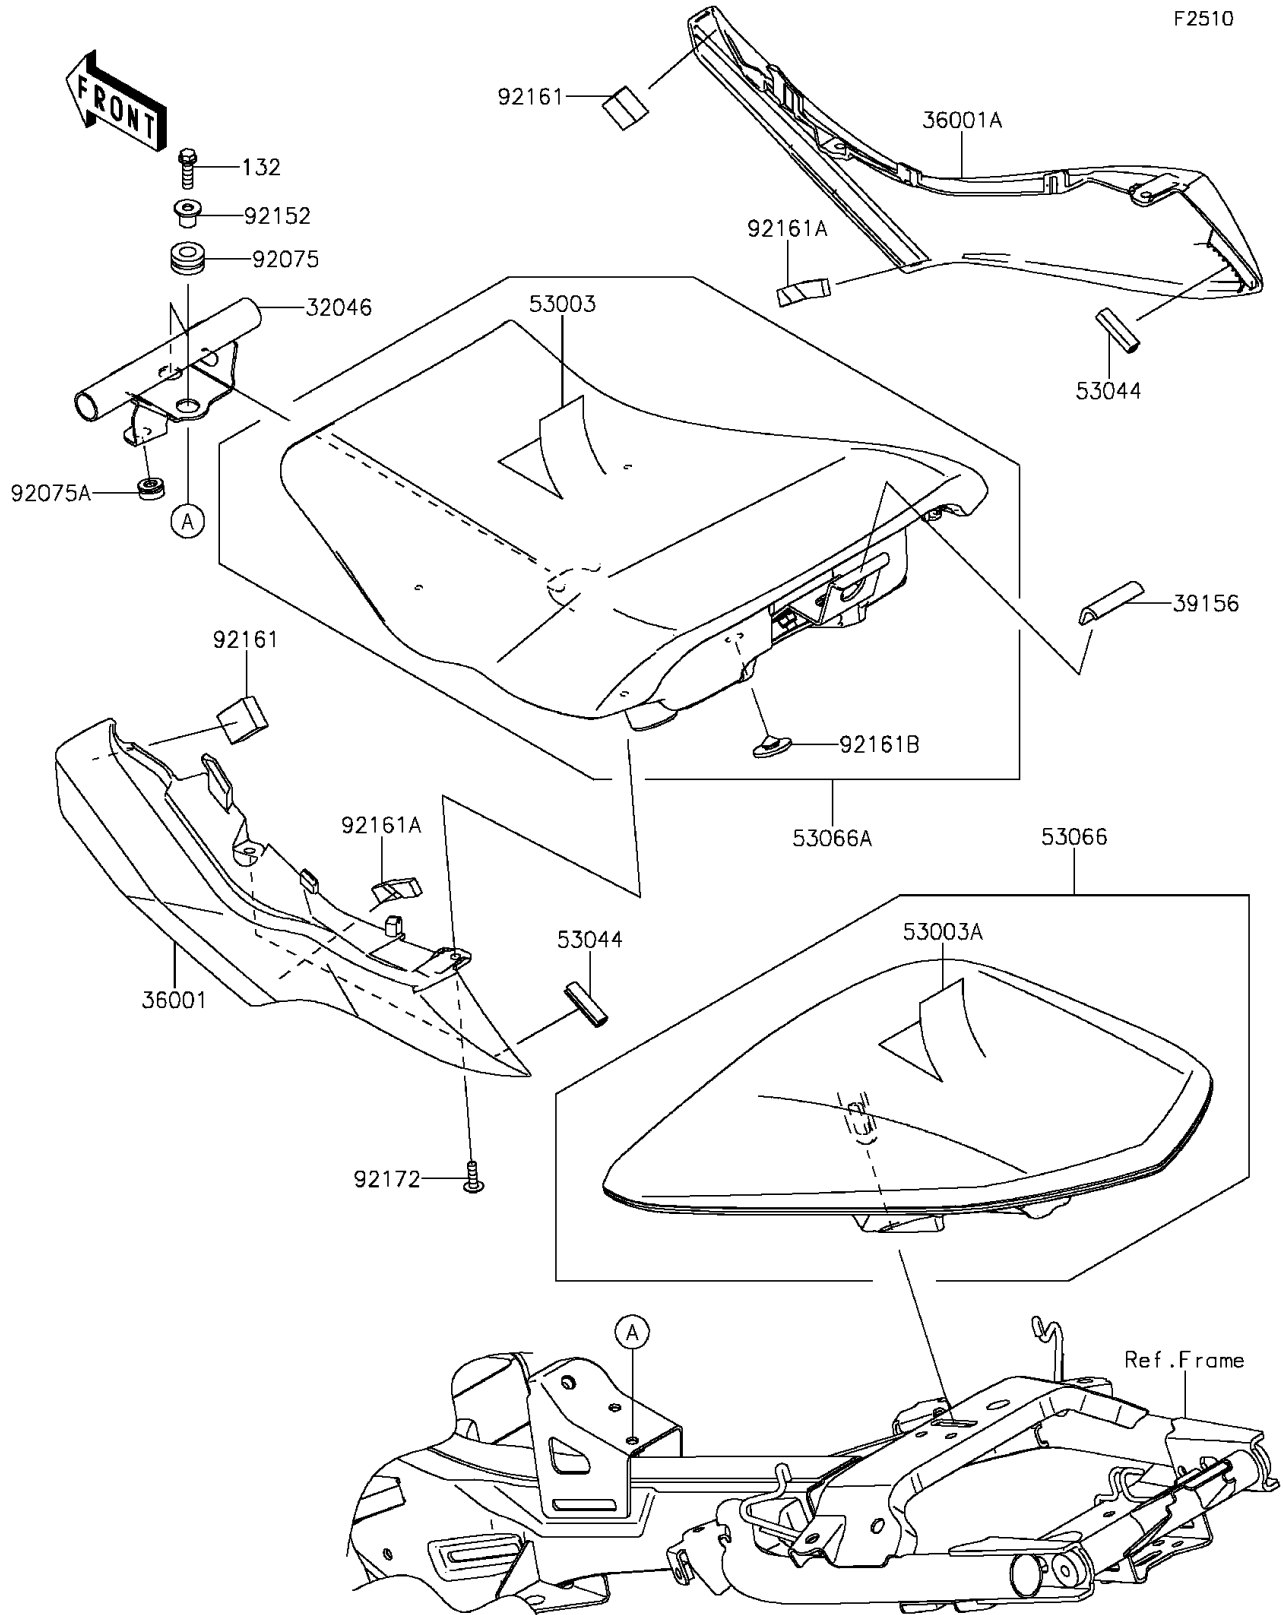

2014 ER-6n (European) PARTS DIAGRAM

Seat

2014 ER-6n (European) PARTS LIST

Seat

ITEM NAME	PART NUMBER	QUANTITY
BOLT-FLANGED-SMALL,6X20 (Ref # 132)	132BA0620	2
BRACKET-SEAT (Ref # 32046)	32046-0304	1
COVER-SIDE,LH (Ref # 36001)	36001-0564	1
COVER-SIDE,RH (Ref # 36001A)	36001-0565	1
PAD,20X40X3 (Ref # 39156)	39156-0831	1
LEATHER,FR SEAT,BLACK (Ref # 53003)	53003-0307-MA	1
LEATHER,RR SEAT,BLACK (Ref # 53003A)	53003-0308-MA	1
TRIM,L=30 (Ref # 53044)	53044-0001	2
SEAT-ASSY,RR,BLACK (Ref # 53066)	53066-0361-MA	1
SEAT-ASSY,FR,BLACK (Ref # 53066A)	53066-0365-MA	1
DAMPER (Ref # 92075)	92075-1880	2
DAMPER (Ref # 92075A)	92075-1986	1
COLLAR,6.8X10X11.6 (Ref # 92152)	92152-0977	2
DAMPER (Ref # 92161)	92161-0718	2
DAMPER,TANK COVER (Ref # 92161A)	92161-0804	2
DAMPER,RUBBER (Ref # 92161B)	92161-1200	1
SCREW,TAPPING,5X16 (Ref # 92172)	92172-0742	4