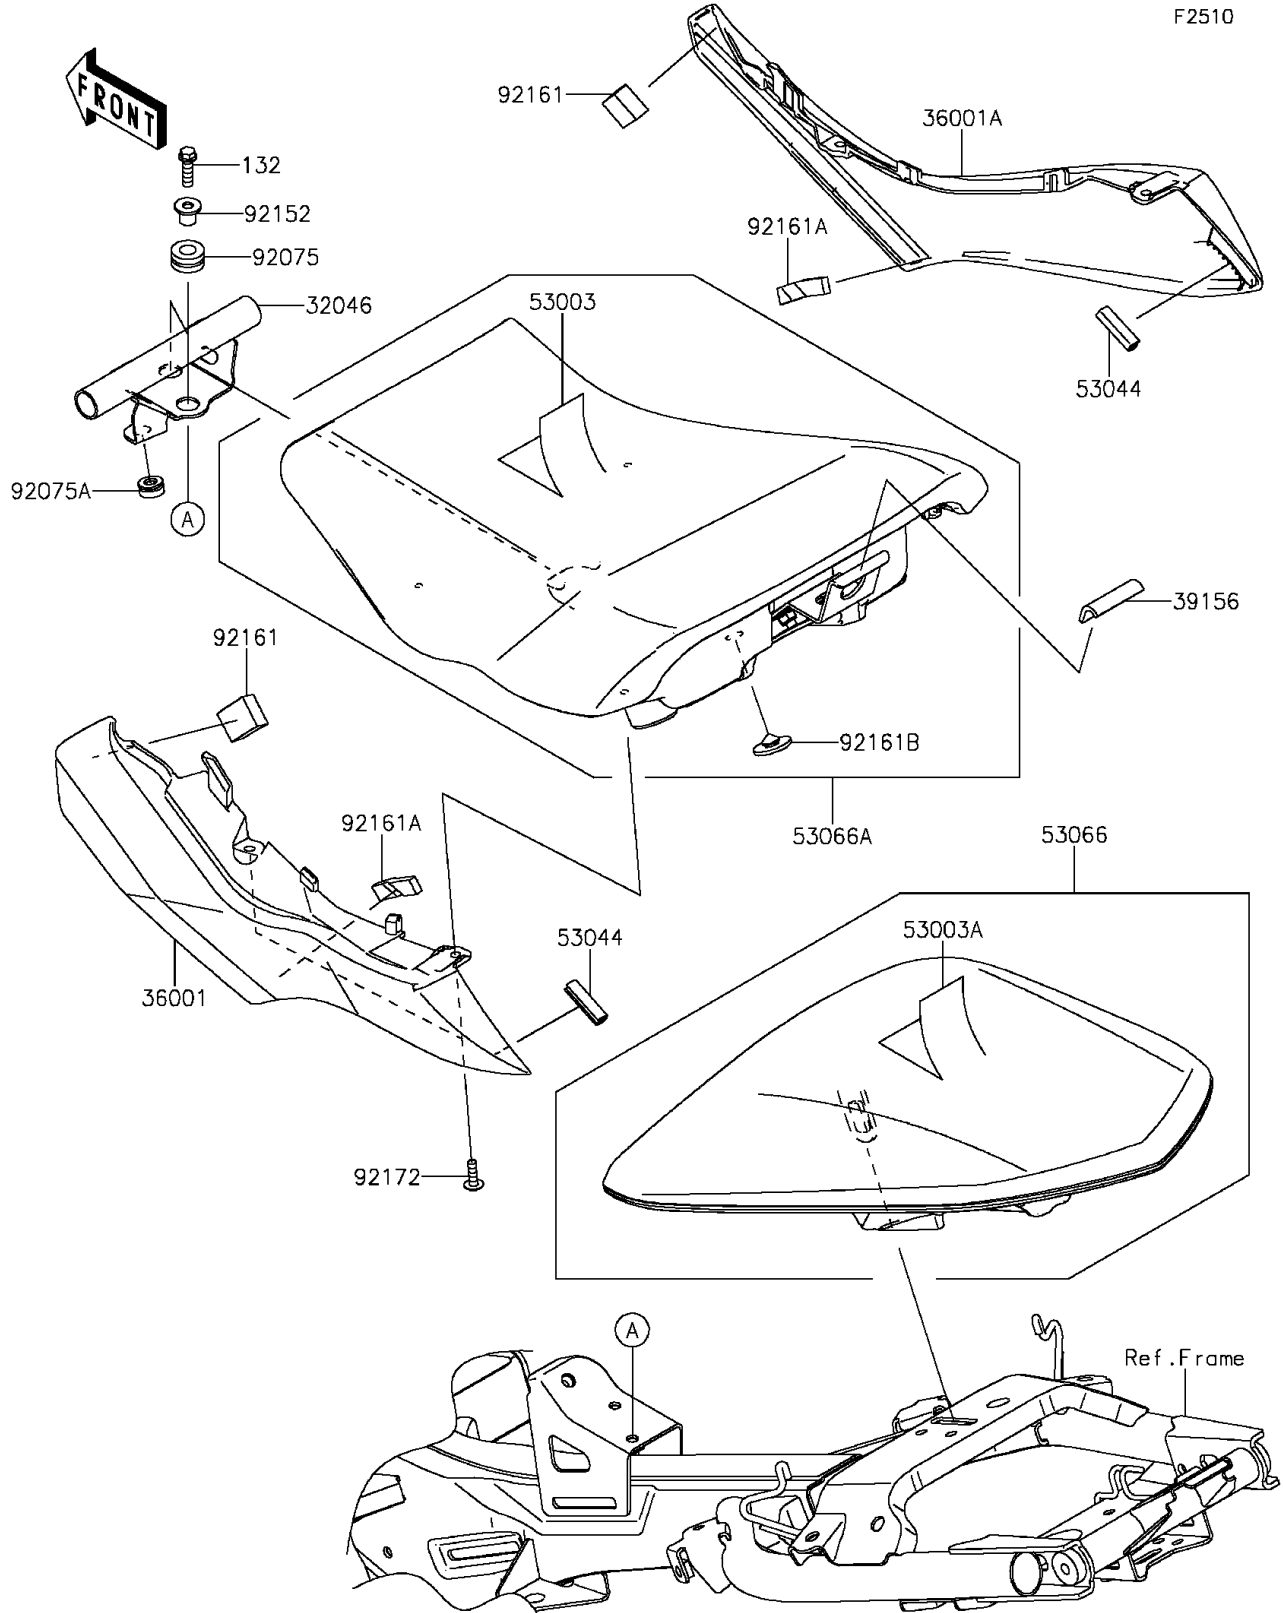

2016 ER-6n PARTS DIAGRAM

Seat

2016 ER-6n PARTS LIST

Seat

ITEM NAME	PART NUMBER	QUANTITY
BOLT-FLANGED-SMALL,6X20 (Ref # 132)	132BA0620	2
BRACKET-SEAT (Ref # 32046)	32046-0304	1
COVER-SIDE,LH (Ref # 36001)	36001-0564	1
COVER-SIDE,RH (Ref # 36001A)	36001-0565	1
PAD,20X40X3 (Ref # 39156)	39156-0831	1
LEATHER,FR SEAT,BLACK (Ref # 53003)	53003-0307-MA	1
LEATHER,RR SEAT,BLACK (Ref # 53003A)	53003-0308-MA	1
TRIM,L=30 (Ref # 53044)	53044-0001	2
SEAT-ASSY,RR,BLACK (Ref # 53066)	53066-0361-MA	1
SEAT-ASSY,FR,BLACK (Ref # 53066A)	53066-0365-MA	1
DAMPER (Ref # 92075)	92075-1880	2
DAMPER (Ref # 92075A)	92075-1986	1
COLLAR,6.8X10X11.6 (Ref # 92152)	92152-0977	2
DAMPER (Ref # 92161)	92161-0718	2
DAMPER,TANK COVER (Ref # 92161A)	92161-0804	2
DAMPER,RUBBER (Ref # 92161B)	92161-1200	1
SCREW,TAPPING,5X16 (Ref # 92172)	92172-0742	4