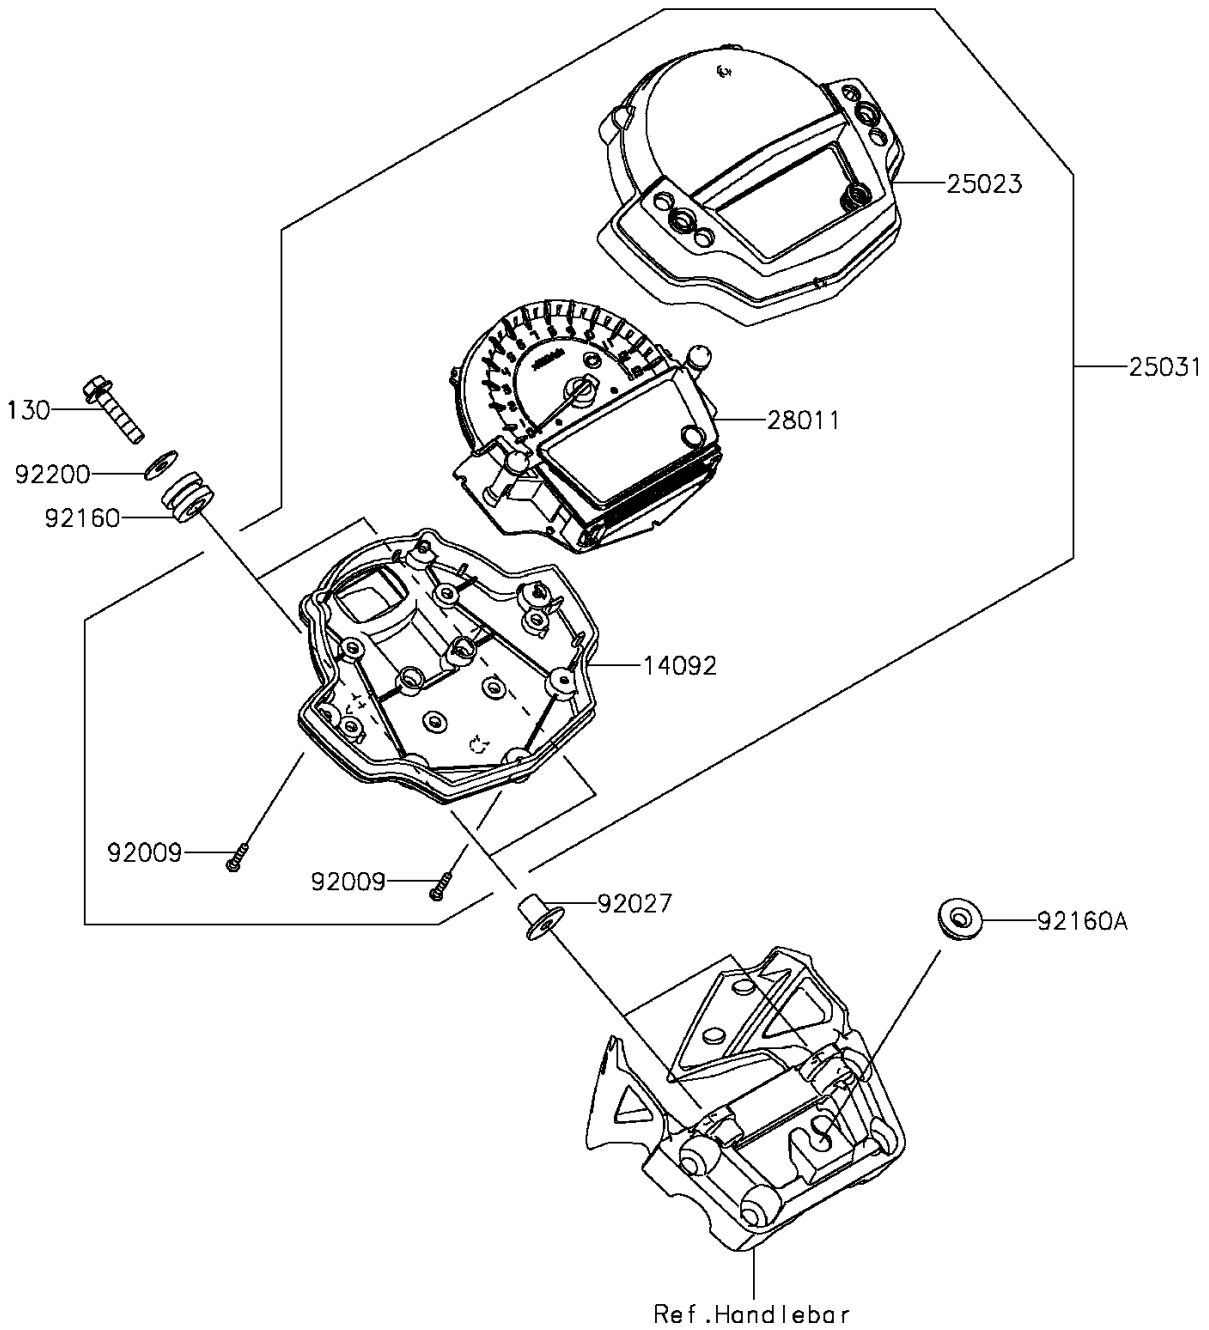

2016 ER-6n PARTS DIAGRAM

Meter(s)

F2530

2016 ER-6n PARTS LIST

Meter(s)

ITEM NAME	PART NUMBER	QUANTITY
BOLT-FLANGED,6X30 (Ref # 130)	130AA0630	2
COVER,METER (Ref # 14092)	14092-0865	1
COVER-METER CASE (Ref # 25023)	25023-0076	1
METER-ASSY,COMBINATION (Ref # 25031)	25031-0438	1
METER,SPEED&LCD (Ref # 28011)	28011-0560	1
SCREW,TAPPING,3X16 (Ref # 92009)	92009-1391	9
COLLAR,6.5X10X14.1 (Ref # 92027)	92027-1183	2
DAMPER,10X20X12 (Ref # 92160)	92160-1167	2
DAMPER (Ref # 92160A)	92160-1613	1
WASHER,6.2X18X1.2 (Ref # 92200)	92200-1643	2