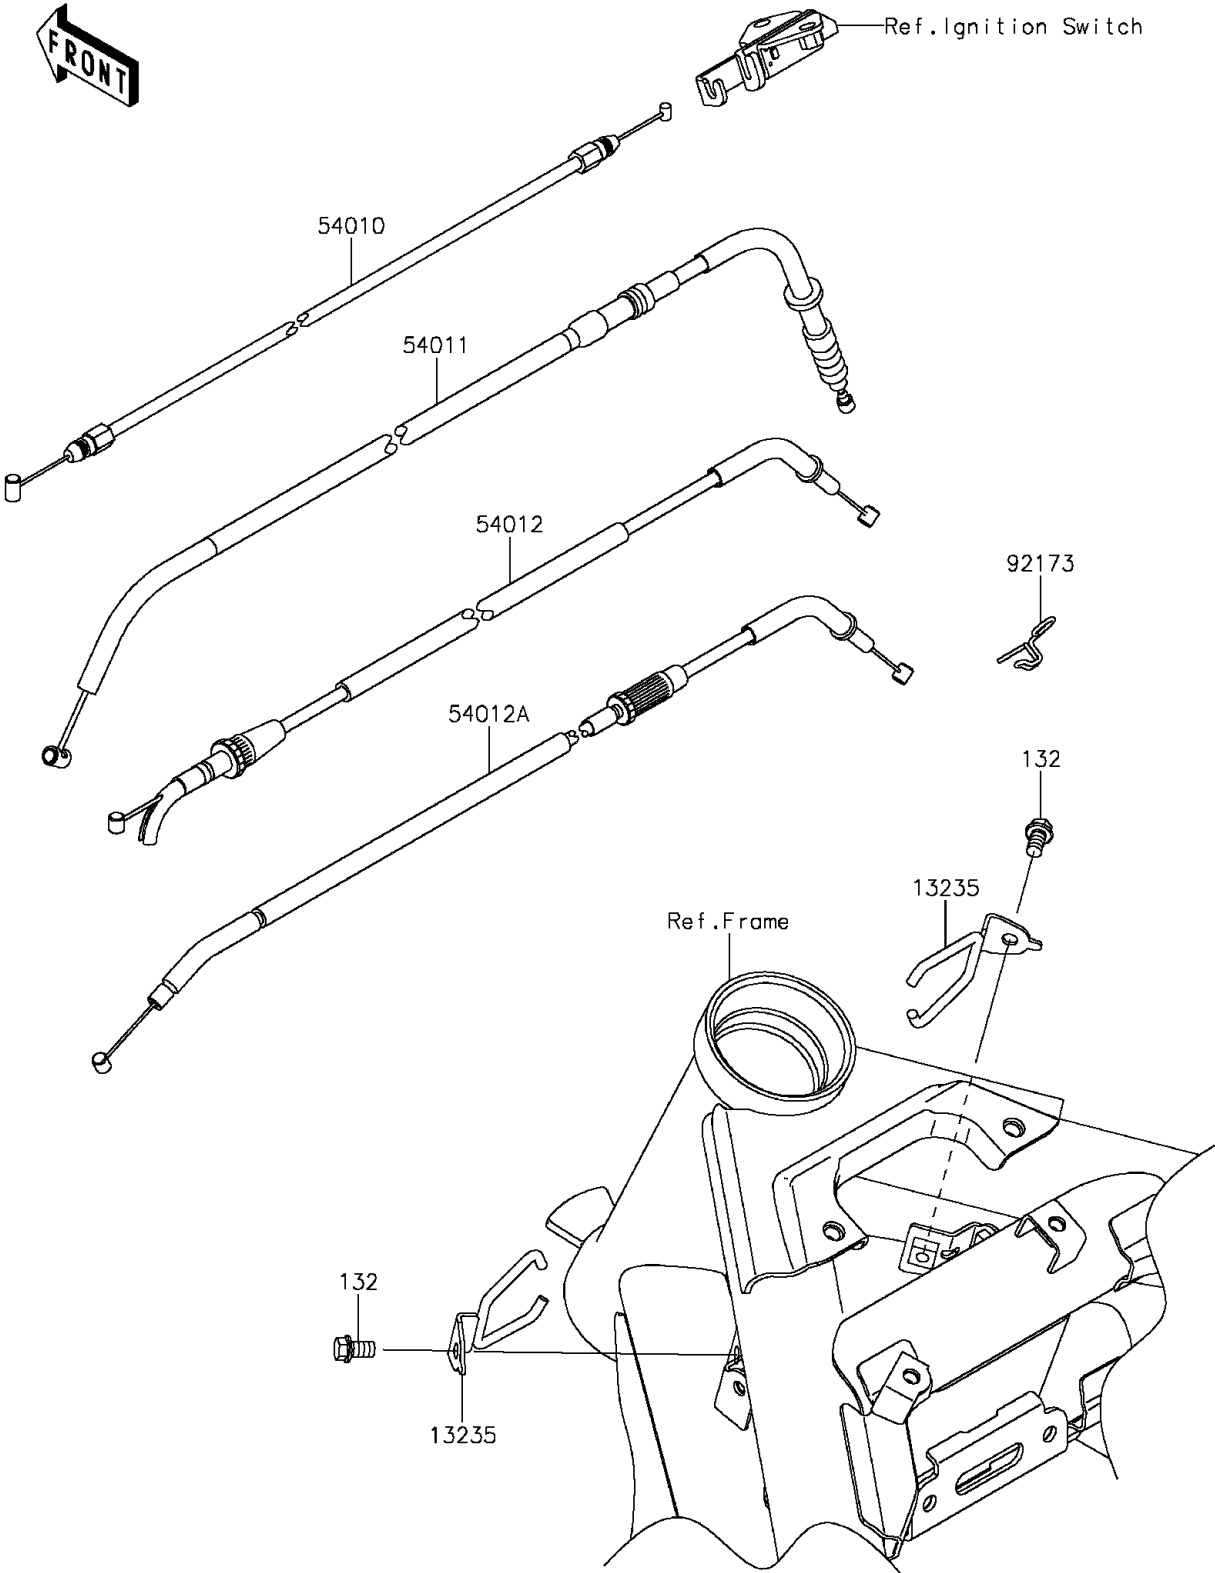

# 2016 ER-6n PARTS DIAGRAM

Cables

F2540

## 2016 ER-6n PARTS LIST

### Cables

ITEM NAME	PART NUMBER	QUANTITY
BOLT-FLANGED-SMALL,6X10 (Ref # 132)	132BA0610	2
GUIDE-COMP,CABLE (Ref # 13235)	13235-0552	2
CABLE,SEAT LOCK (Ref # 54010)	54010-0569	1
CABLE-CLUTCH (Ref # 54011)	54011-0570	1
CABLE-THROTTLE,OPENING (Ref # 54012)	54012-0240	1
CABLE-THROTTLE,CLOSING (Ref # 54012A)	54012-0241	1
CLAMP,THROTTLE CABLE (Ref # 92173)	92173-0727	1