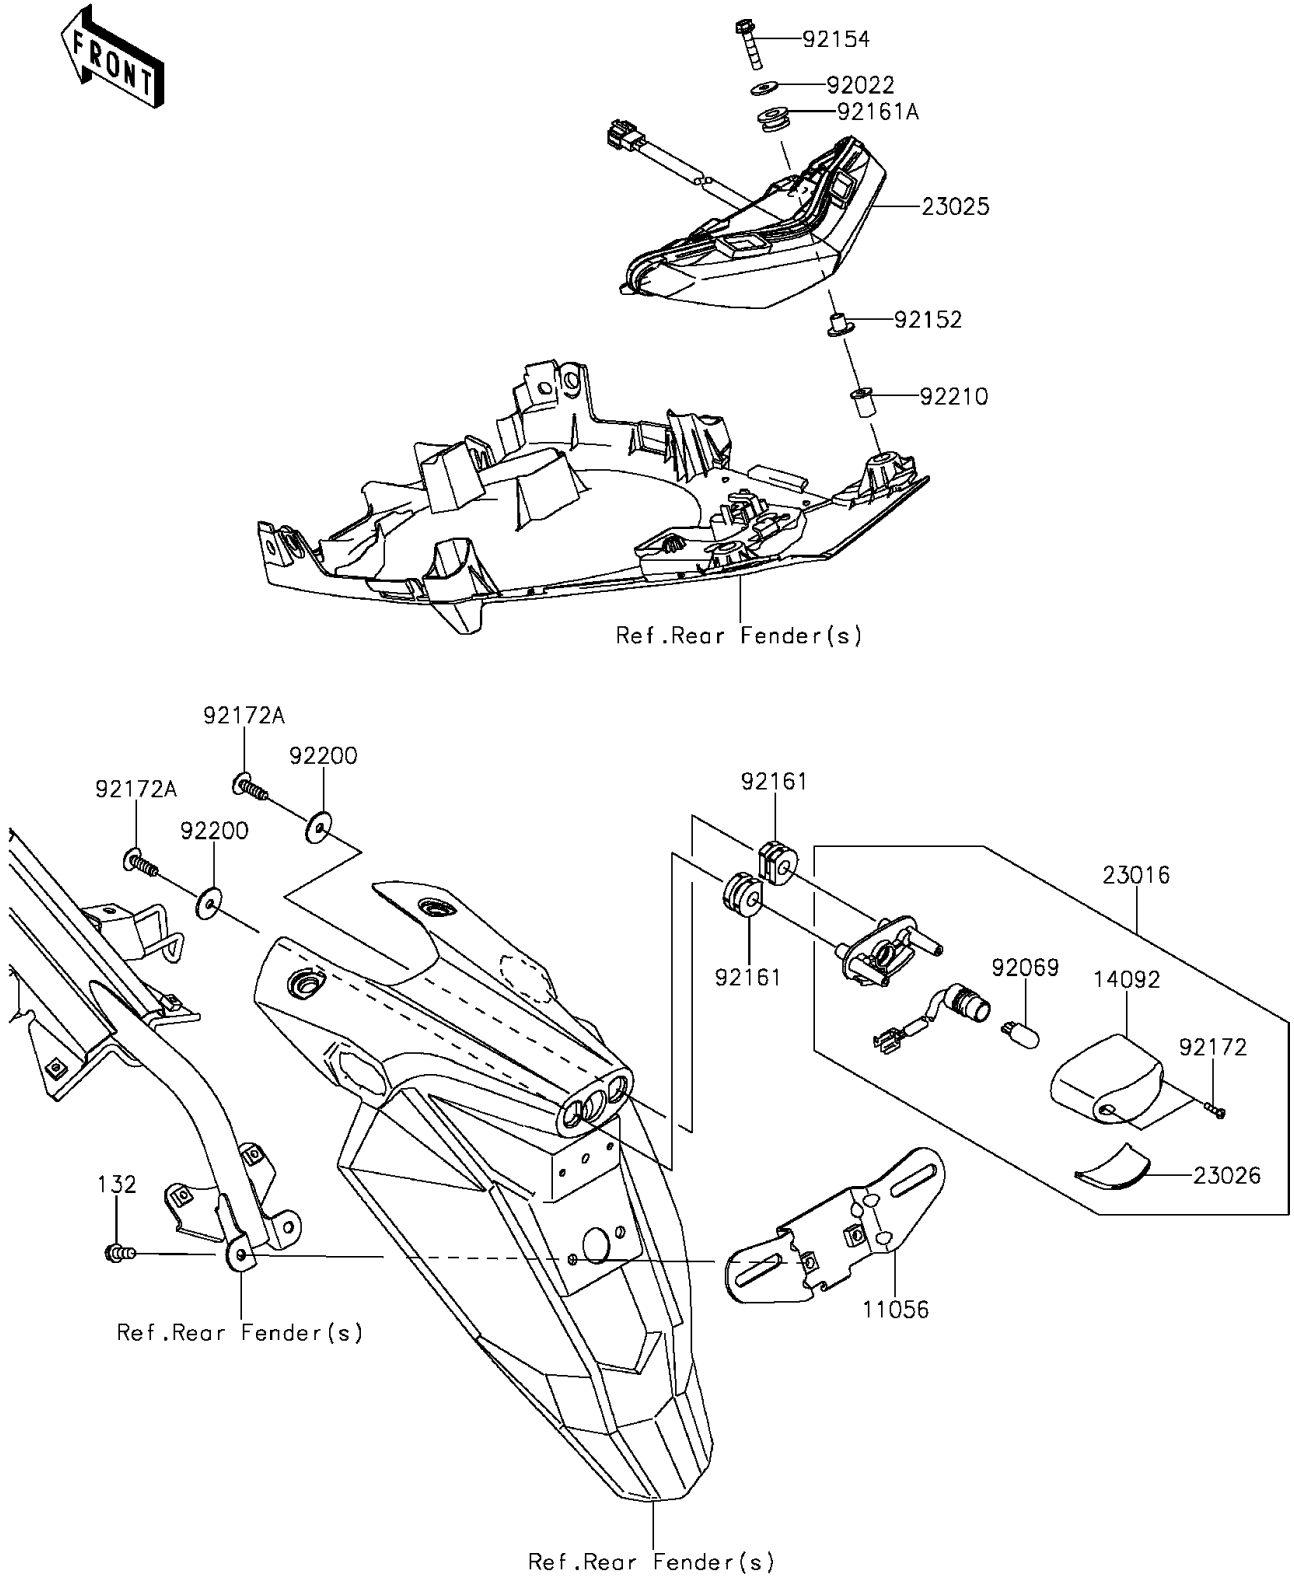

2013 ER-6n (European) PARTS DIAGRAM

Taillight(s)

F2720

2013 ER-6n (European) PARTS LIST

Taillight(s)

ITEM NAME	PART NUMBER	QUANTITY
BOLT-FLANGED-SMALL,6X14 (Ref # 132)	132BA0614	2
BRACKET,LICENSE (Ref # 11056)	11056-1540	1
COVER,LICENSE LAMP (Ref # 14092)	14092-0001	1
LAMP-ASSY,LICENSE (Ref # 23016)	23016-0559	1
LAMP-TAIL,LED (Ref # 23025)	23025-0304	1
LENS,LICENSE LAMP (Ref # 23026)	23026-0015	1
WASHER,5.2X16X1.2 (Ref # 92022)	92022-263	2
BULB,12V 5W (Ref # 92069)	92069-1016	1
COLLAR,5.6X8X9.3 (Ref # 92152)	92152-1527	2
BOLT,FLANGED,5X25 (Ref # 92154)	92154-0846	2
DAMPER (Ref # 92161)	92161-0776	2
DAMPER,8X18X8.1 (Ref # 92161A)	92161-1369	2
SCREW,TAPPING,2.9X13 (Ref # 92172)	92172-0343	2
SCREW,TAPPING,5X16 (Ref # 92172A)	92172-0427	2
WASHER,5.5X20X1.2 (Ref # 92200)	92200-0284	2
NUT,WELL,5MM (Ref # 92210)	92210-0498	2