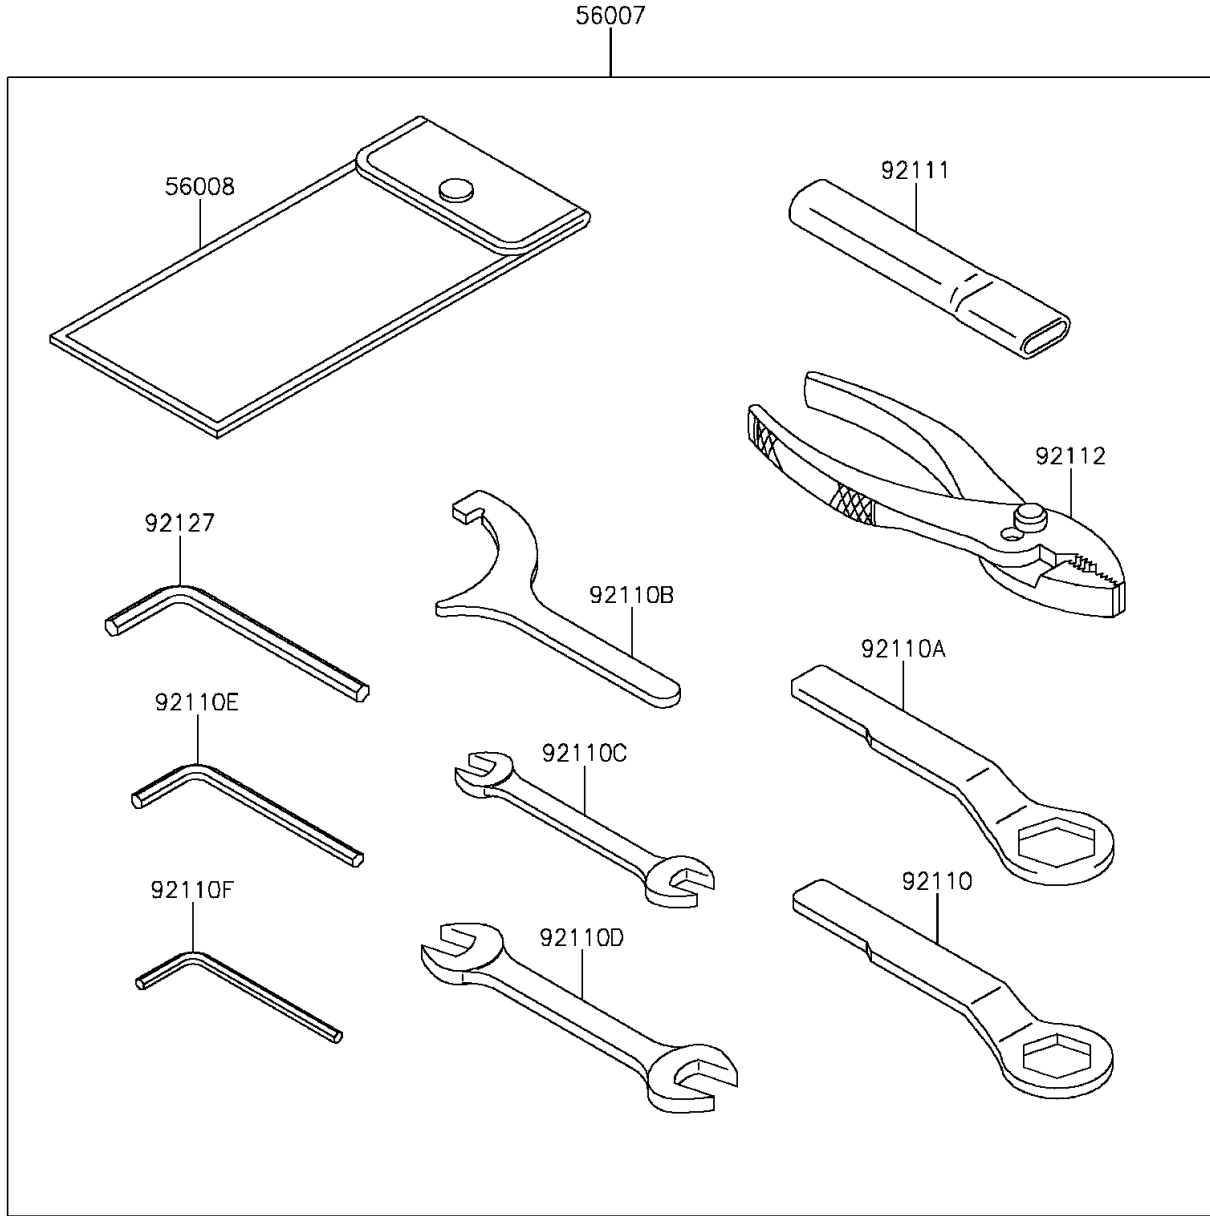

2016 ER-6n PARTS DIAGRAM

Owner's Tools

F2810

2016 ER-6n PARTS LIST

Owner's Tools

ITEM NAME	PART NUMBER	QUANTITY
TOOL-KIT (Ref # 56007)	56007-0100	1
BAG,TOOL (Ref # 56008)	56008-0036	1
GASKET-LIQUID,TB1211,WHITE (Ref # 56019)	56019-120	1
GASKET-LIQUID,TB1211F,CLEAR (Ref # 92104)	92104-0004	1
GASKET-LIQUID,TB1216B,BLACK (Ref # 92104A)	92104-1064	1
GASKET-LIQUID,TB1207B,BLACK (Ref # 92104B)	92104-2068	1
TOOL-WRENCH,BOX END,22MM (Ref # 92110)	92110-0064	1
TOOL-WRENCH,BOX END,27MM (Ref # 92110A)	92110-0065	1
TOOL-WRENCH,HOOK SPANNER,R37.5 (Ref # 92110B)	92110-0558	1
TOOL-WRENCH,OPEN END,10X12 (Ref # 92110C)	92110-0564	1
TOOL-WRENCH,OPEN END,12X14 (Ref # 92110D)	92110-0565	1
TOOL-WRENCH,ALLEN,5MM (Ref # 92110E)	92110-0566	1
TOOL-WRENCH,ALLEN,4MM (Ref # 92110F)	92110-0567	1
TOOL-BAR,WRENCH (Ref # 92111)	92111-0008	1
TOOL-PLIERS (Ref # 92112)	92112-0007	1
TOOL-WRENCH,ALLEN,6MM (Ref # 92127)	92127-003	1