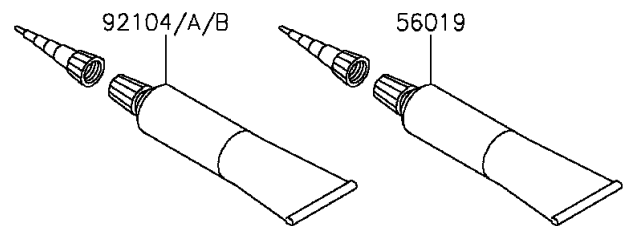

2016 ER-6n PARTS DIAGRAM

Owner's Tools

F2810

2016 ER-6n PARTS LIST

Owner's Tools

ITEM NAME	PART NUMBER	QUANTITY
TOOL-KIT (Ref # 56007)	56007-0100	1
BAG,TOOL (Ref # 56008)	56008-0036	1
GASKET-LIQUID,TB1211,WHITE (Ref # 56019)	56019-120	1
GASKET-LIQUID,TB1211F,CLEAR (Ref # 92104)	92104-0004	1
GASKET-LIQUID,TB1216B,BLACK (Ref # 92104A)	92104-1064	1
GASKET-LIQUID,TB1207B,BLACK (Ref # 92104B)	92104-2068	1
TOOL-WRENCH,BOX END,22MM (Ref # 92110)	92110-0064	1
TOOL-WRENCH,BOX END,27MM (Ref # 92110A)	92110-0065	1
TOOL-WRENCH,HOOK SPANNER,R37.5 (Ref # 92110B)	92110-0558	1
TOOL-WRENCH,OPEN END,10X12 (Ref # 92110C)	92110-0564	1
TOOL-WRENCH,OPEN END,12X14 (Ref # 92110D)	92110-0565	1
TOOL-WRENCH,ALLEN,5MM (Ref # 92110E)	92110-0566	1
TOOL-WRENCH,ALLEN,4MM (Ref # 92110F)	92110-0567	1
TOOL-BAR,WRENCH (Ref # 92111)	92111-0008	1
TOOL-PLIERS (Ref # 92112)	92112-0007	1
TOOL-WRENCH,ALLEN,6MM (Ref # 92127)	92127-003	1