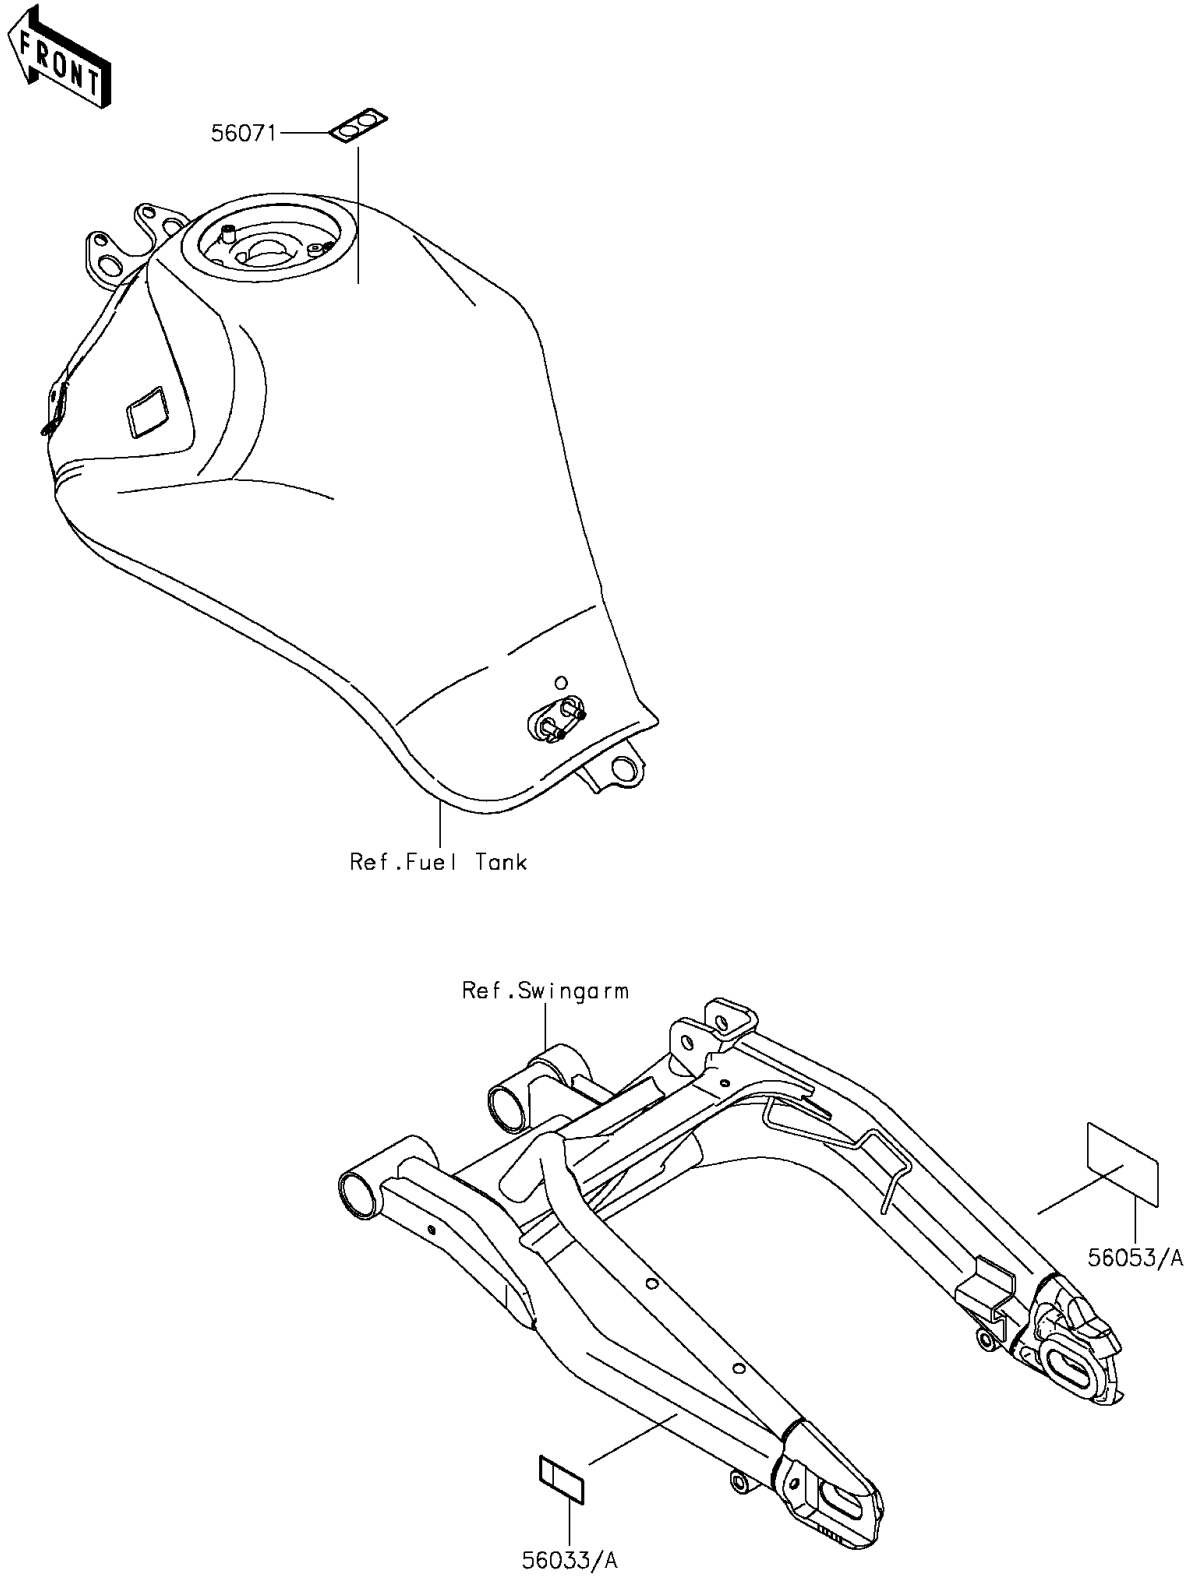

2013 ER-6n (European) PARTS DIAGRAM

Labels(EDF-EGF)

F2860A

2013 ER-6n (European) PARTS LIST

Labels(EDF-EGF)

ITEM NAME	PART NUMBER	QUANTITY
LABEL-MANUAL,CHAIN (Ref # 56033)	56033-0756	1
LABEL-SPECIFICATION,TIRE&LOAD (Ref # 56053)	56053-0668	1
LABEL-WARNING,UNLEADED FUEL (Ref # 56071)	56071-0320	1