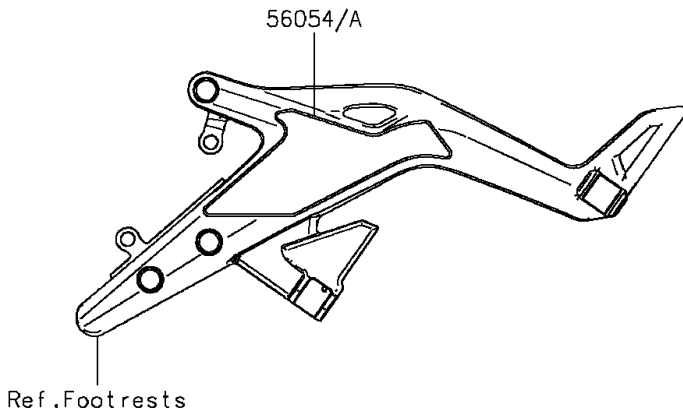

# 2015 ER-6n (European) PARTS DIAGRAM

Decals(Black)(EFF)

F2861J

## 2015 ER-6n (European) PARTS LIST

Decals(Black)(EFF)

ITEM NAME	PART NUMBER	QUANTITY
MARK,STEP STAY,LH (Ref # 56054)	56054-1068	1
MARK,STEP STAY,RH (Ref # 56054A)	56054-1069	1
MARK,SHROUD,KAWASAKI (Ref # 56054B)	56054-1293	2
MARK,TANK COVER,ER-6N (Ref # 56054C)	56054-1624	2
PATTERN,WHEEL,RED,4X1353 (Ref # 56069)	56069-0918	4
RIM STRIPE APPLICATOR (Ref # 57001)	57001-1752	AR