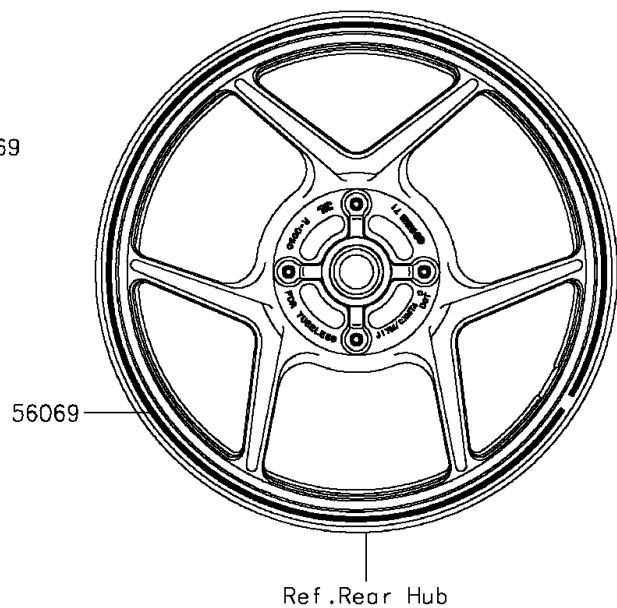

# 2015 ER-6n (European) PARTS DIAGRAM

Decals(Black)(EFF)

F2861J

## 2015 ER-6n (European) PARTS LIST

Decals(Black)(EFF)

ITEM NAME	PART NUMBER	QUANTITY
MARK,STEP STAY,LH (Ref # 56054)	56054-1068	1
MARK,STEP STAY,RH (Ref # 56054A)	56054-1069	1
MARK,SHROUD,KAWASAKI (Ref # 56054B)	56054-1293	2
MARK,TANK COVER,ER-6N (Ref # 56054C)	56054-1624	2
PATTERN,WHEEL,RED,4X1353 (Ref # 56069)	56069-0918	4
RIM STRIPE APPLICATOR (Ref # 57001)	57001-1752	AR