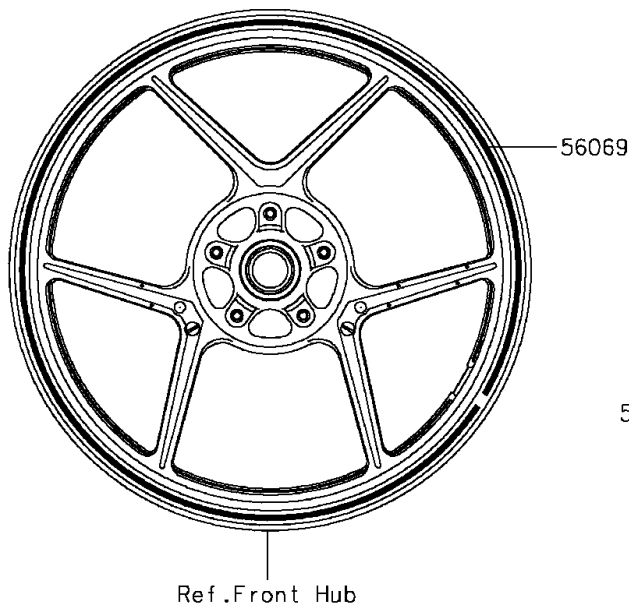

# 2015 ER-6n (European) PARTS DIAGRAM

Decals(Black)(EFF)

F2861J

## 2015 ER-6n (European) PARTS LIST

Decals(Black)(EFF)

ITEM NAME	PART NUMBER	QUANTITY
MARK,STEP STAY,LH (Ref # 56054)	56054-1068	1
MARK,STEP STAY,RH (Ref # 56054A)	56054-1069	1
MARK,SHROUD,KAWASAKI (Ref # 56054B)	56054-1293	2
MARK,TANK COVER,ER-6N (Ref # 56054C)	56054-1624	2
PATTERN,WHEEL,RED,4X1353 (Ref # 56069)	56069-0918	4
RIM STRIPE APPLICATOR (Ref # 57001)	57001-1752	AR