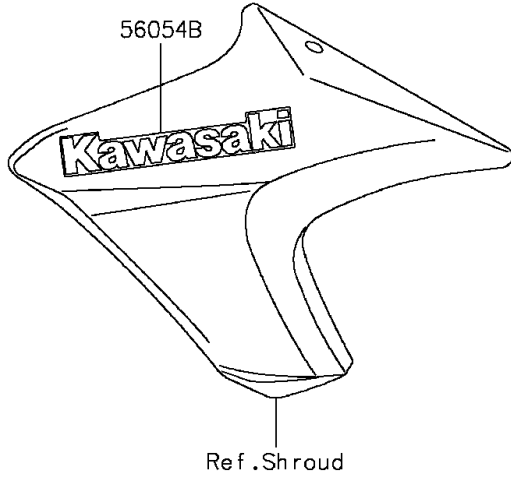

# 2015 ER-6n (European) PARTS DIAGRAM

Decals(Black)(EFF)

F2861J

## 2015 ER-6n (European) PARTS LIST

Decals(Black)(EFF)

ITEM NAME	PART NUMBER	QUANTITY
MARK,STEP STAY,LH (Ref # 56054)	56054-1068	1
MARK,STEP STAY,RH (Ref # 56054A)	56054-1069	1
MARK,SHROUD,KAWASAKI (Ref # 56054B)	56054-1293	2
MARK,TANK COVER,ER-6N (Ref # 56054C)	56054-1624	2
PATTERN,WHEEL,RED,4X1353 (Ref # 56069)	56069-0918	4
RIM STRIPE APPLICATOR (Ref # 57001)	57001-1752	AR