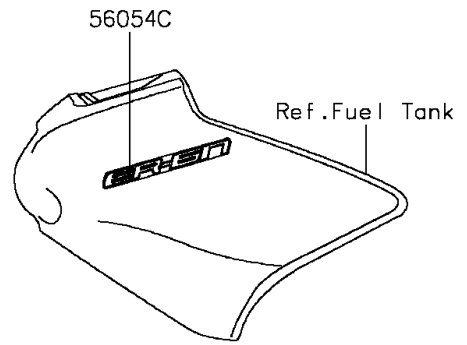

# 2015 ER-6n (European) PARTS DIAGRAM

Decals(Black)(EFF)

F2861J

## 2015 ER-6n (European) PARTS LIST

Decals(Black)(EFF)

ITEM NAME	PART NUMBER	QUANTITY
MARK,STEP STAY,LH (Ref # 56054)	56054-1068	1
MARK,STEP STAY,RH (Ref # 56054A)	56054-1069	1
MARK,SHROUD,KAWASAKI (Ref # 56054B)	56054-1293	2
MARK,TANK COVER,ER-6N (Ref # 56054C)	56054-1624	2
PATTERN,WHEEL,RED,4X1353 (Ref # 56069)	56069-0918	4
RIM STRIPE APPLICATOR (Ref # 57001)	57001-1752	AR