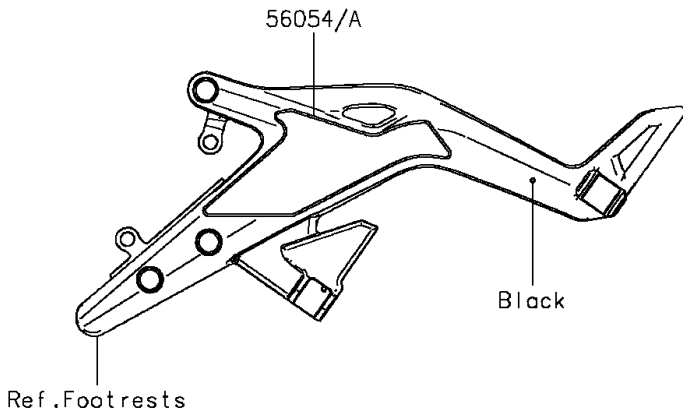

# 2015 ER-6n (European) PARTS DIAGRAM

Decals(White)(EFF)

F2861K

## 2015 ER-6n (European) PARTS LIST

Decals(White)(EFF)

ITEM NAME	PART NUMBER	QUANTITY
MARK,STEP STAY,LH (Ref # 56054)	56054-1068	1
MARK,STEP STAY,RH (Ref # 56054A)	56054-1069	1
MARK,TANK COVER,ER-6N (Ref # 56054B)	56054-1622	2
MARK,SHROUD,KAWASAKI (Ref # 56054C)	56054-1623	2
PATTERN,WHEEL,GREEN,4X1353 (Ref # 56069)	56069-7822	4
RIM STRIPE APPLICATOR (Ref # 57001)	57001-1752	AR