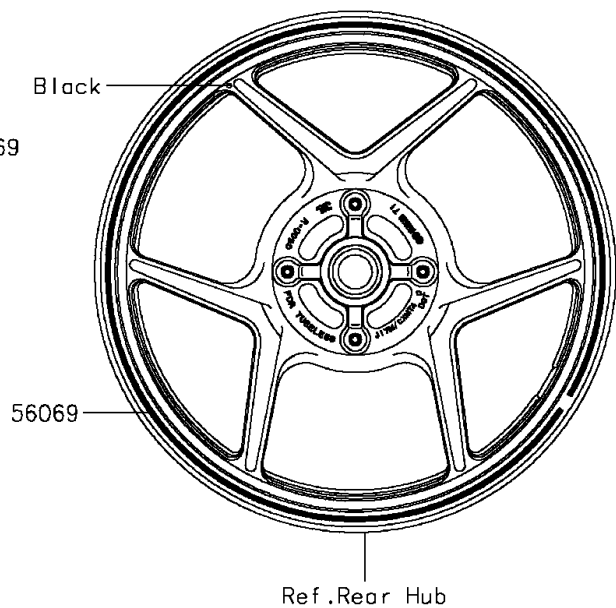

# 2015 ER-6n (European) PARTS DIAGRAM

Decals(White)(EFF)

F2861K

## 2015 ER-6n (European) PARTS LIST

Decals(White)(EFF)

ITEM NAME	PART NUMBER	QUANTITY
MARK,STEP STAY,LH (Ref # 56054)	56054-1068	1
MARK,STEP STAY,RH (Ref # 56054A)	56054-1069	1
MARK,TANK COVER,ER-6N (Ref # 56054B)	56054-1622	2
MARK,SHROUD,KAWASAKI (Ref # 56054C)	56054-1623	2
PATTERN,WHEEL,GREEN,4X1353 (Ref # 56069)	56069-7822	4
RIM STRIPE APPLICATOR (Ref # 57001)	57001-1752	AR