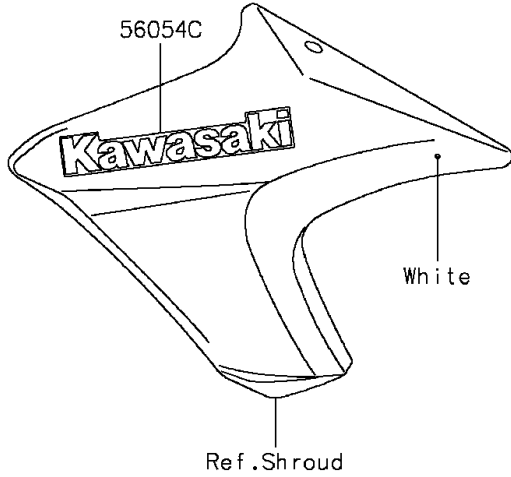

# 2015 ER-6n (European) PARTS DIAGRAM

Decals(White)(EFF)

F2861K

## 2015 ER-6n (European) PARTS LIST

Decals(White)(EFF)

ITEM NAME	PART NUMBER	QUANTITY
MARK,STEP STAY,LH (Ref # 56054)	56054-1068	1
MARK,STEP STAY,RH (Ref # 56054A)	56054-1069	1
MARK,TANK COVER,ER-6N (Ref # 56054B)	56054-1622	2
MARK,SHROUD,KAWASAKI (Ref # 56054C)	56054-1623	2
PATTERN,WHEEL,GREEN,4X1353 (Ref # 56069)	56069-7822	4
RIM STRIPE APPLICATOR (Ref # 57001)	57001-1752	AR