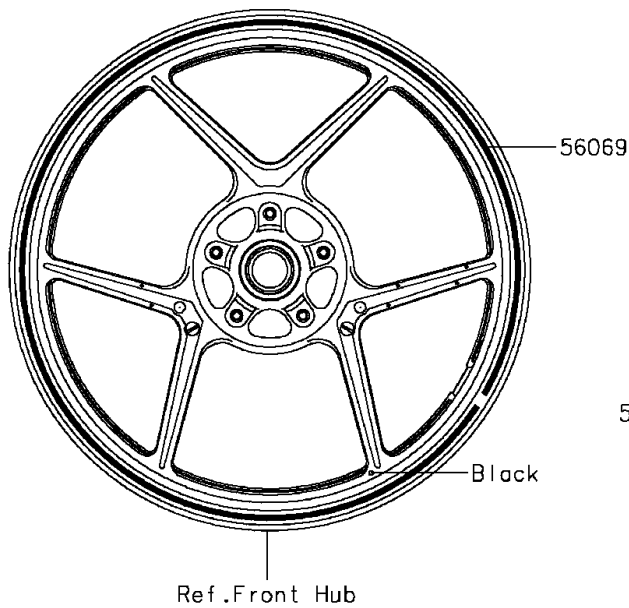

# 2015 ER-6n (European) PARTS DIAGRAM

Decals(White)(EFF)

F2861K

## 2015 ER-6n (European) PARTS LIST

Decals(White)(EFF)

ITEM NAME	PART NUMBER	QUANTITY
MARK,STEP STAY,LH (Ref # 56054)	56054-1068	1
MARK,STEP STAY,RH (Ref # 56054A)	56054-1069	1
MARK,TANK COVER,ER-6N (Ref # 56054B)	56054-1622	2
MARK,SHROUD,KAWASAKI (Ref # 56054C)	56054-1623	2
PATTERN,WHEEL,GREEN,4X1353 (Ref # 56069)	56069-7822	4
RIM STRIPE APPLICATOR (Ref # 57001)	57001-1752	AR