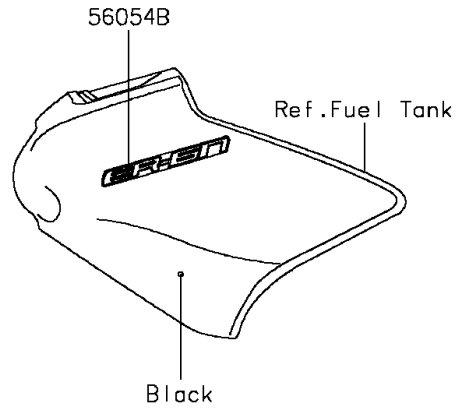

# 2015 ER-6n (European) PARTS DIAGRAM

Decals(White)(EFF)

F2861K

## 2015 ER-6n (European) PARTS LIST

Decals(White)(EFF)

ITEM NAME	PART NUMBER	QUANTITY
MARK,STEP STAY,LH (Ref # 56054)	56054-1068	1
MARK,STEP STAY,RH (Ref # 56054A)	56054-1069	1
MARK,TANK COVER,ER-6N (Ref # 56054B)	56054-1622	2
MARK,SHROUD,KAWASAKI (Ref # 56054C)	56054-1623	2
PATTERN,WHEEL,GREEN,4X1353 (Ref # 56069)	56069-7822	4
RIM STRIPE APPLICATOR (Ref # 57001)	57001-1752	AR