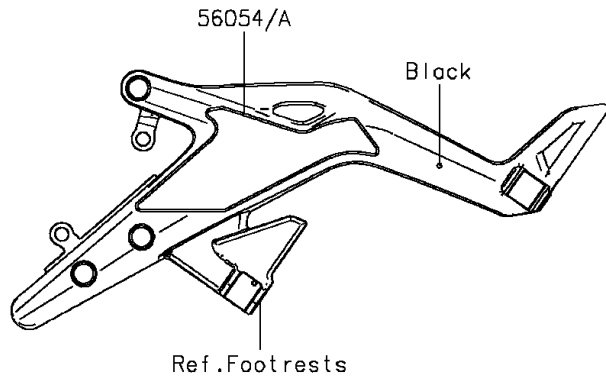

# 2016 ER-6n PARTS DIAGRAM

Decals(White)(EGF)

F2861N

## 2016 ER-6n PARTS LIST

Decals(White)(EGF)

ITEM NAME	PART NUMBER	QUANTITY
MARK,STEP STAY,LH (Ref # 56054)	56054-1068	1
MARK,STEP STAY,RH (Ref # 56054A)	56054-1069	1
MARK,SHROUD,ER-6N (Ref # 56054B)	56054-1887	2
PATTERN,TANK COVER,LH (Ref # 56075)	56075-1094	1
PATTERN,TANK COVER,RH (Ref # 56075A)	56075-1095	1
PATTERN,SHROUD,LH (Ref # 56075B)	56075-1096	1
PATTERN,SHROUD,RH (Ref # 56075C)	56075-1097	1
PATTERN,WHEEL,ORANGE,4X1353 (Ref # 56075D)	56075-1098	4
RIM STRIPE APPLICATOR (Ref # 57001)	57001-1752	AR