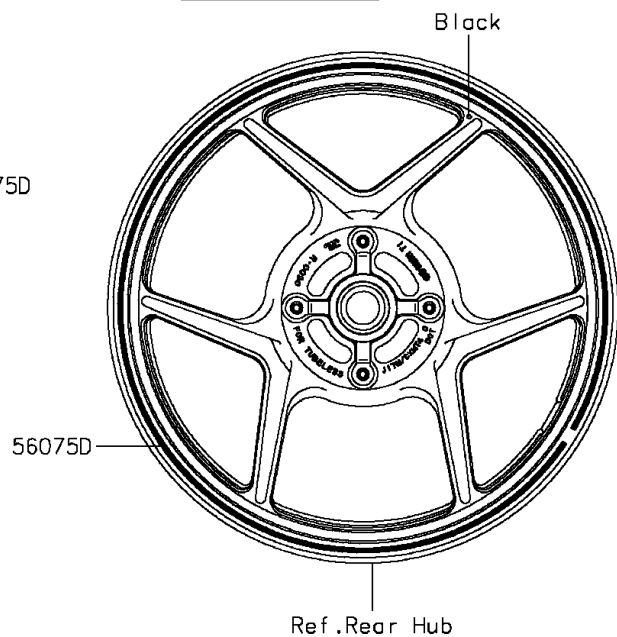

# 2016 ER-6n PARTS DIAGRAM

Decals(White)(EGF)

F2861N

## 2016 ER-6n PARTS LIST

Decals(White)(EGF)

ITEM NAME	PART NUMBER	QUANTITY
MARK,STEP STAY,LH (Ref # 56054)	56054-1068	1
MARK,STEP STAY,RH (Ref # 56054A)	56054-1069	1
MARK,SHROUD,ER-6N (Ref # 56054B)	56054-1887	2
PATTERN,TANK COVER,LH (Ref # 56075)	56075-1094	1
PATTERN,TANK COVER,RH (Ref # 56075A)	56075-1095	1
PATTERN,SHROUD,LH (Ref # 56075B)	56075-1096	1
PATTERN,SHROUD,RH (Ref # 56075C)	56075-1097	1
PATTERN,WHEEL,ORANGE,4X1353 (Ref # 56075D)	56075-1098	4
RIM STRIPE APPLICATOR (Ref # 57001)	57001-1752	AR