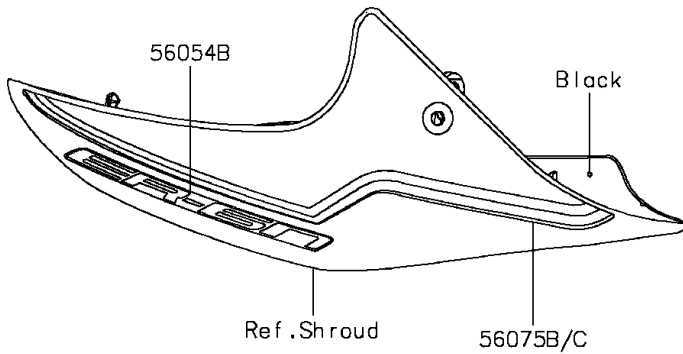

# 2016 ER-6n PARTS DIAGRAM

Decals(White)(EGF)

F2861N

## 2016 ER-6n PARTS LIST

Decals(White)(EGF)

ITEM NAME	PART NUMBER	QUANTITY
MARK,STEP STAY,LH (Ref # 56054)	56054-1068	1
MARK,STEP STAY,RH (Ref # 56054A)	56054-1069	1
MARK,SHROUD,ER-6N (Ref # 56054B)	56054-1887	2
PATTERN,TANK COVER,LH (Ref # 56075)	56075-1094	1
PATTERN,TANK COVER,RH (Ref # 56075A)	56075-1095	1
PATTERN,SHROUD,LH (Ref # 56075B)	56075-1096	1
PATTERN,SHROUD,RH (Ref # 56075C)	56075-1097	1
PATTERN,WHEEL,ORANGE,4X1353 (Ref # 56075D)	56075-1098	4
RIM STRIPE APPLICATOR (Ref # 57001)	57001-1752	AR