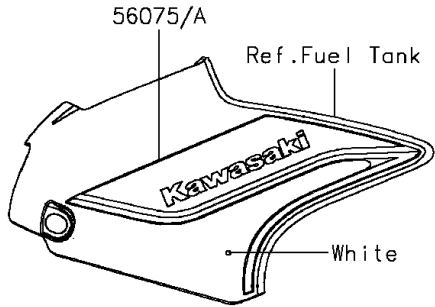

# 2016 ER-6n PARTS DIAGRAM

Decals(White)(EGF)

F2861N

## 2016 ER-6n PARTS LIST

Decals(White)(EGF)

ITEM NAME	PART NUMBER	QUANTITY
MARK,STEP STAY,LH (Ref # 56054)	56054-1068	1
MARK,STEP STAY,RH (Ref # 56054A)	56054-1069	1
MARK,SHROUD,ER-6N (Ref # 56054B)	56054-1887	2
PATTERN,TANK COVER,LH (Ref # 56075)	56075-1094	1
PATTERN,TANK COVER,RH (Ref # 56075A)	56075-1095	1
PATTERN,SHROUD,LH (Ref # 56075B)	56075-1096	1
PATTERN,SHROUD,RH (Ref # 56075C)	56075-1097	1
PATTERN,WHEEL,ORANGE,4X1353 (Ref # 56075D)	56075-1098	4
RIM STRIPE APPLICATOR (Ref # 57001)	57001-1752	AR