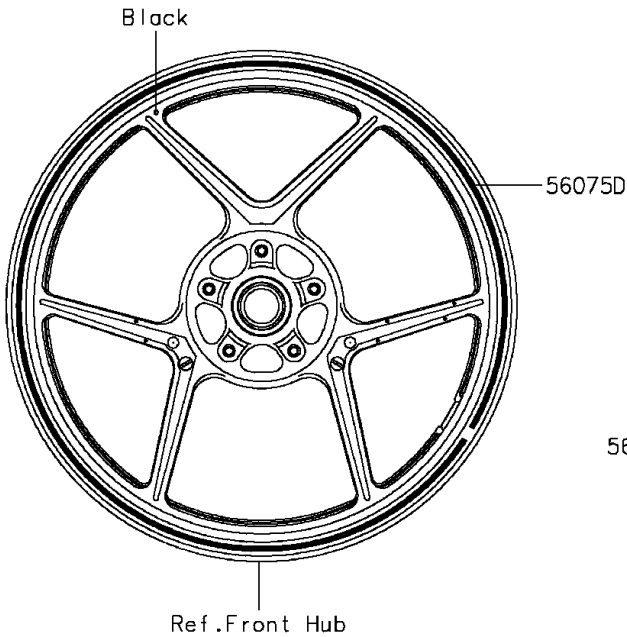

# 2016 ER-6n PARTS DIAGRAM

Decals(White)(EGF)

F2861N

## 2016 ER-6n PARTS LIST

Decals(White)(EGF)

ITEM NAME	PART NUMBER	QUANTITY
MARK,STEP STAY,LH (Ref # 56054)	56054-1068	1
MARK,STEP STAY,RH (Ref # 56054A)	56054-1069	1
MARK,SHROUD,ER-6N (Ref # 56054B)	56054-1887	2
PATTERN,TANK COVER,LH (Ref # 56075)	56075-1094	1
PATTERN,TANK COVER,RH (Ref # 56075A)	56075-1095	1
PATTERN,SHROUD,LH (Ref # 56075B)	56075-1096	1
PATTERN,SHROUD,RH (Ref # 56075C)	56075-1097	1
PATTERN,WHEEL,ORANGE,4X1353 (Ref # 56075D)	56075-1098	4
RIM STRIPE APPLICATOR (Ref # 57001)	57001-1752	AR