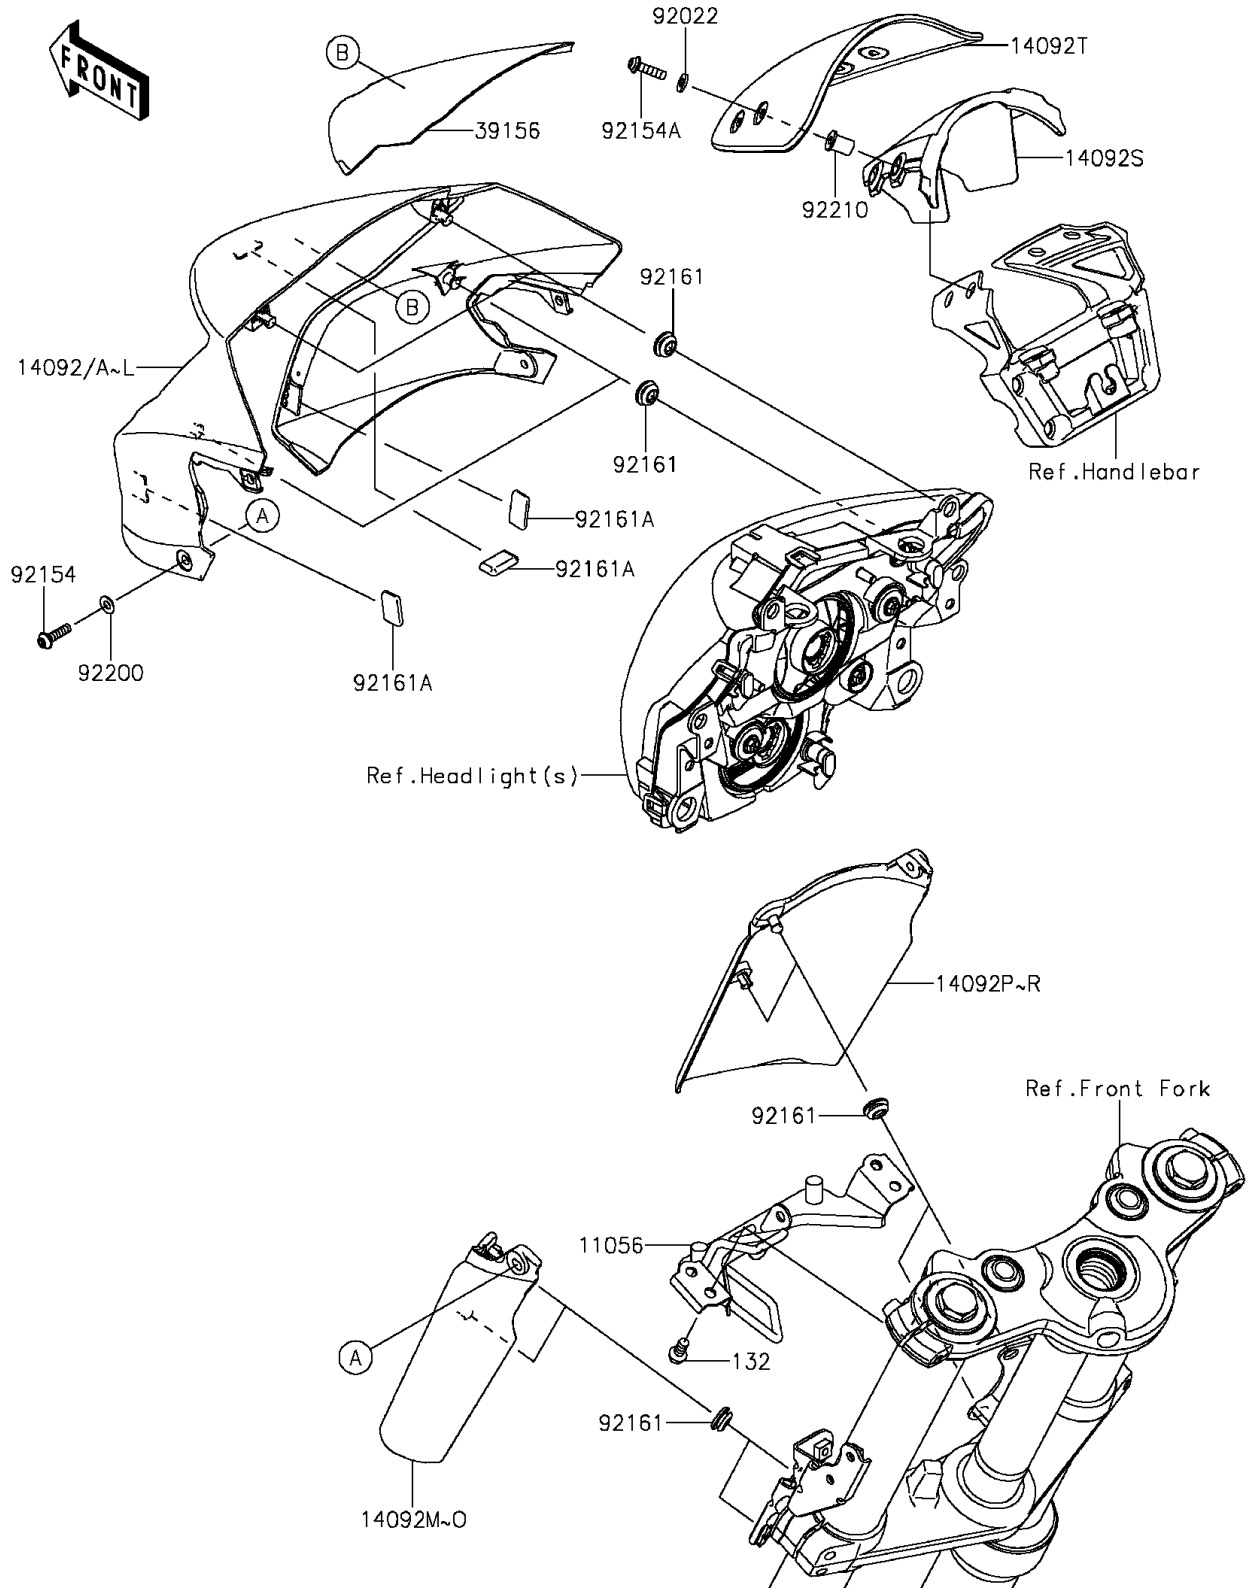

2012 ER-6n (European) PARTS DIAGRAM

Cowling

F2871

2012 ER-6n (European) PARTS LIST

Cowling

ITEM NAME	PART NUMBER	QUANTITY
BOLT-FLANGED-SMALL,6X12 (Ref # 132)	132BA0612	2
BRACKET,HEAD LAMP (Ref # 11056)	11056-0794	1
COVER,HEAD LAMP,P.S.WHITE (Ref # 14092A)	14092-0734-15S	1
COVER,HEAD LAMP,M.S.BLACK (Ref # 14092B)	14092-0734-15Z	1
COVER,HEAD LAMP,P.S.YELLOW (Ref # 14092D)	14092-0734-35E	1
COVER,FORK,LH,M.F.S.BLACK (Ref # 14092M)	14092-0735-15V	1
COVER,FORK,RH,M.F.S.BLACK (Ref # 14092P)	14092-0736-15V	1
COVER,METER,LWR (Ref # 14092S)	14092-0737	1
COVER,METER,UPP (Ref # 14092T)	14092-0771	1
PAD (Ref # 39156)	39156-0844	1
WASHER,NYLON,5.3X11.5X1.5 (Ref # 92022)	92022-1521	4
BOLT,SOCKET,5X20 (Ref # 92154)	92154-0210	2
BOLT,SOCKET,5X20 (Ref # 92154A)	92154-0919	4
DAMPER (Ref # 92161)	92161-0631	8
DAMPER,12X23 (Ref # 92161A)	92161-1367	3
WASHER,NYLON,5.3X11.5X0.5 (Ref # 92200)	92200-1480	2
NUT,WELL,5MM (Ref # 92210)	92210-0498	4