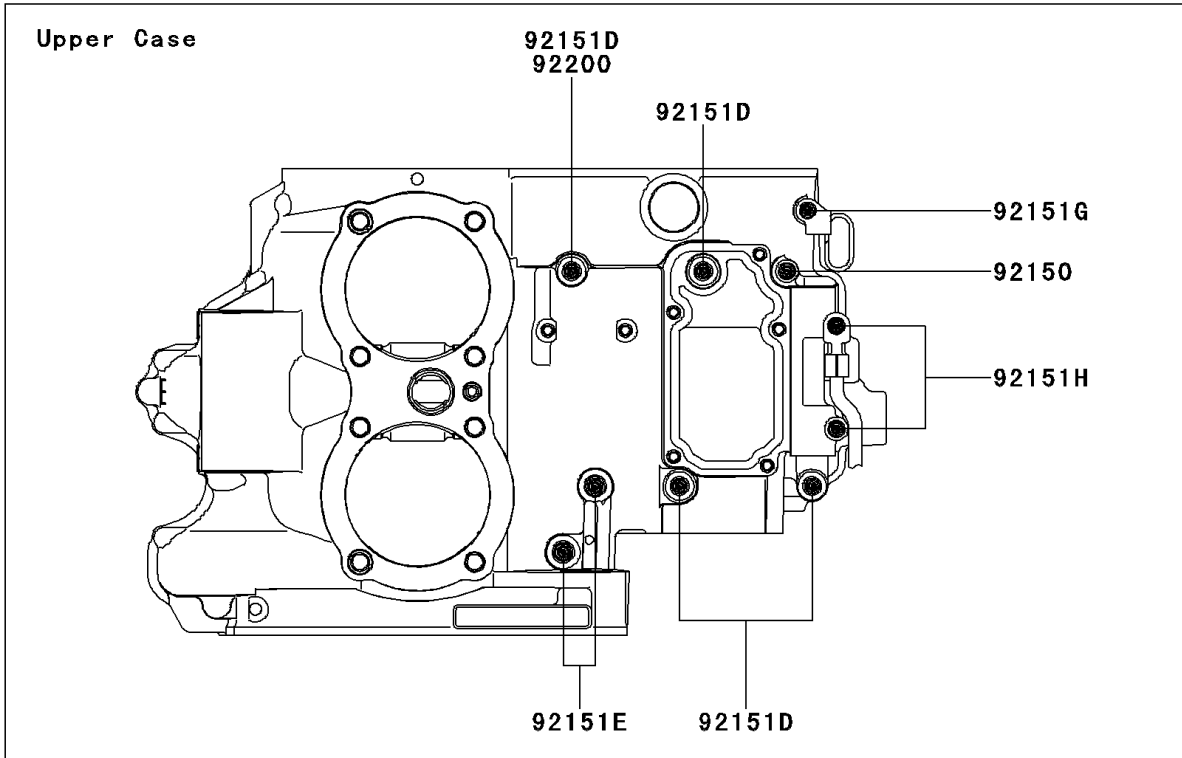

2013 W800 (European) PARTS DIAGRAM

Crankcase Bolt Pattern

E1412

2013 W800 (European) PARTS LIST

Crankcase Bolt Pattern

ITEM NAME	PART NUMBER	QUANTITY
BOLT,6X70 (Ref # 92150)	92150-1549	1
BOLT,9X90 (Ref # 92151)	92151-1458	1
BOLT,9X110 (Ref # 92151A)	92151-1459	3
BOLT,9X130 (Ref # 92151B)	92151-1460	4
BOLT,8X60 (Ref # 92151C)	92151-1461	1
BOLT,8X73 (Ref # 92151D)	92151-1462	7
BOLT,8X50 (Ref # 92151E)	92151-1463	2
BOLT,6X32 (Ref # 92151F)	92151-1464	1
BOLT,6X45 (Ref # 92151G)	92151-1465	6
BOLT,6X117 (Ref # 92151H)	92151-1467	2
WASHER,8.5X16X1.2 (Ref # 92200)	92200-1063	2