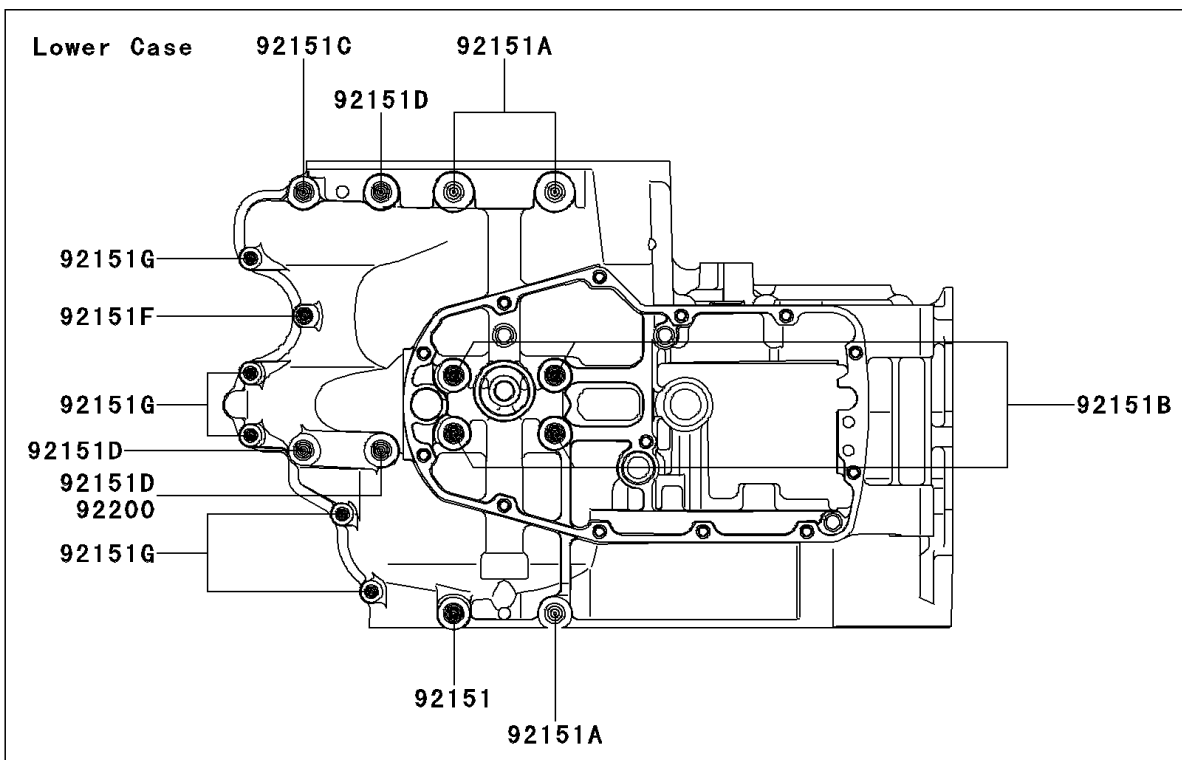

2013 W800 (European) PARTS DIAGRAM

Crankcase Bolt Pattern

E1412

2013 W800 (European) PARTS LIST

Crankcase Bolt Pattern

ITEM NAME	PART NUMBER	QUANTITY
BOLT,6X70 (Ref # 92150)	92150-1549	1
BOLT,9X90 (Ref # 92151)	92151-1458	1
BOLT,9X110 (Ref # 92151A)	92151-1459	3
BOLT,9X130 (Ref # 92151B)	92151-1460	4
BOLT,8X60 (Ref # 92151C)	92151-1461	1
BOLT,8X73 (Ref # 92151D)	92151-1462	7
BOLT,8X50 (Ref # 92151E)	92151-1463	2
BOLT,6X32 (Ref # 92151F)	92151-1464	1
BOLT,6X45 (Ref # 92151G)	92151-1465	6
BOLT,6X117 (Ref # 92151H)	92151-1467	2
WASHER,8.5X16X1.2 (Ref # 92200)	92200-1063	2