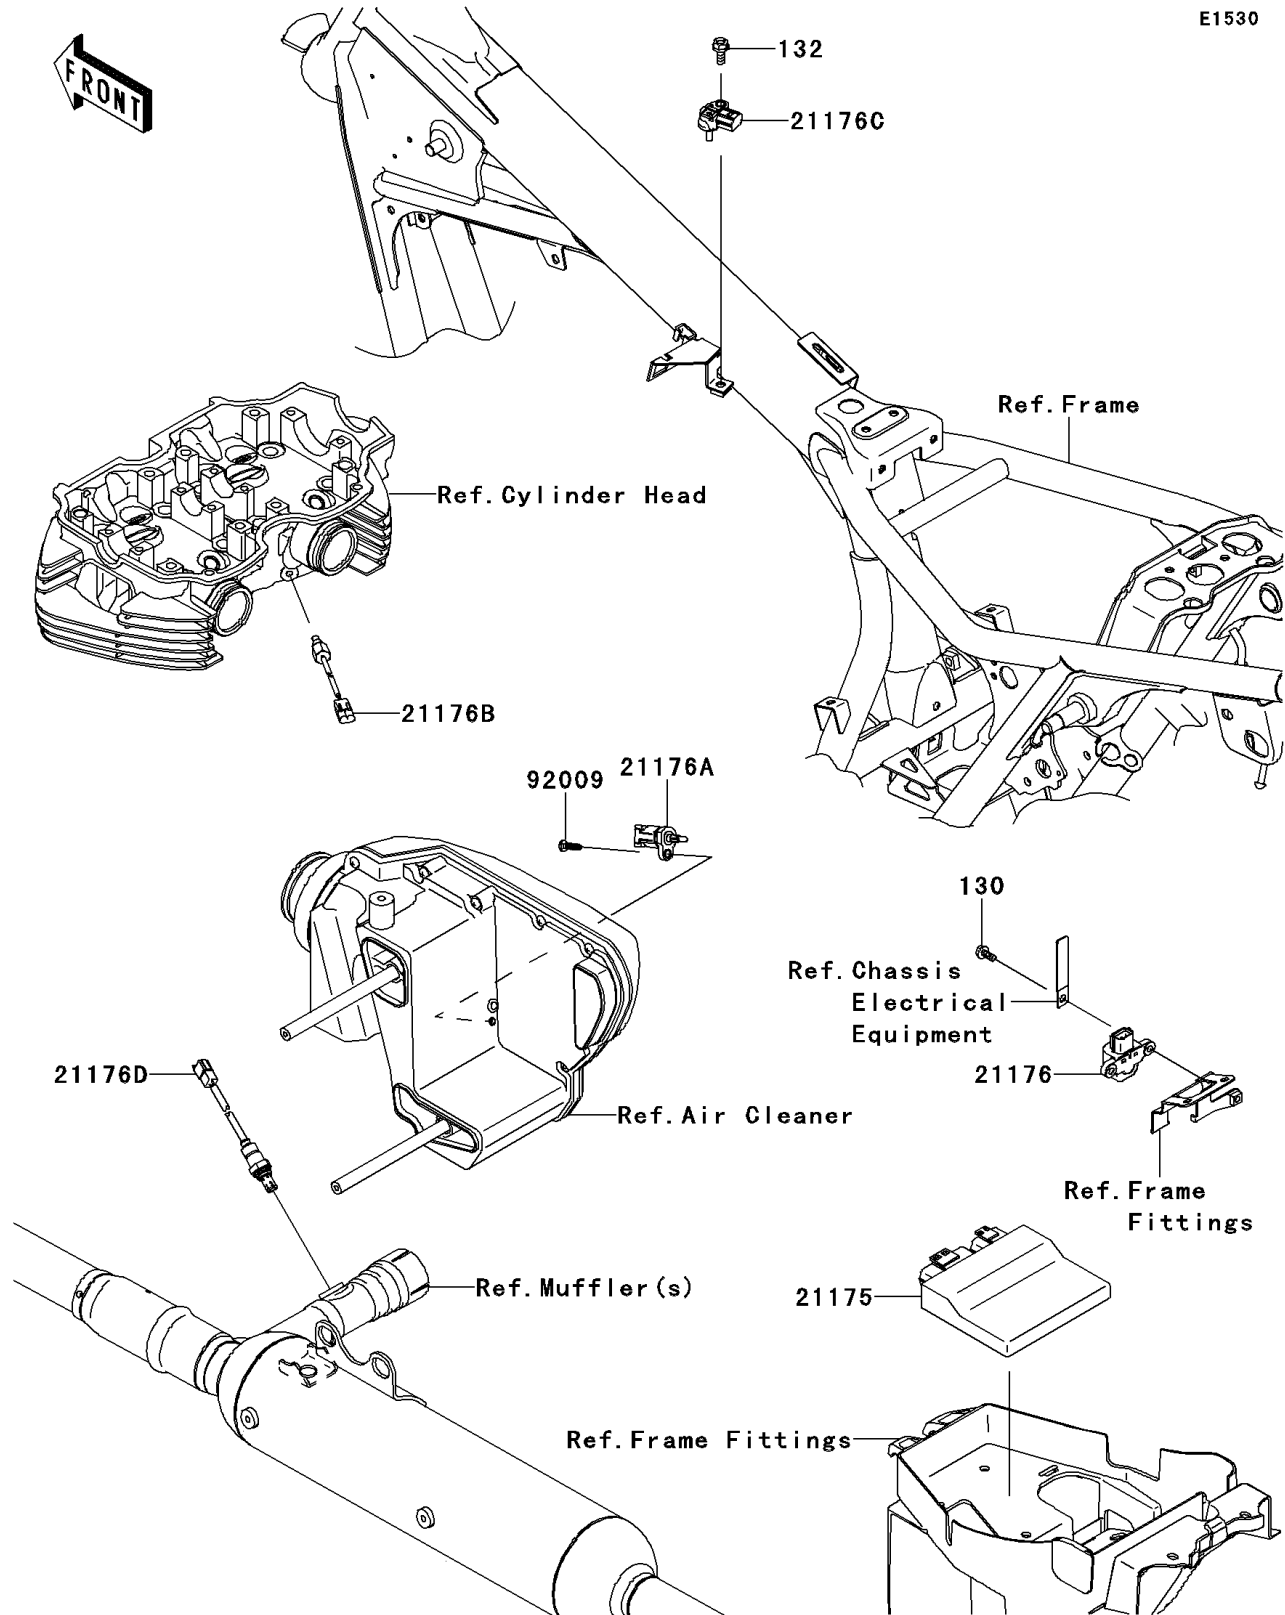

2013 W800 (European) PARTS DIAGRAM

Fuel Injection

E1530

2013 W800 (European) PARTS LIST

Fuel Injection

ITEM NAME	PART NUMBER	QUANTITY
BOLT-FLANGED,5X12 (Ref # 130)	130BA0512	1
BOLT-FLANGED-SMALL,6X16 (Ref # 132)	132BA0616	1
CONTROL UNIT-ELECTRONIC (Ref # 21175)	21175-0336	1
SENSOR,VEHICLE-DOWN (Ref # 21176)	21176-0026	1
SENSOR,AIR TEMPERATURE (Ref # 21176A)	21176-0048	1
SENSOR,TEMP (Ref # 21176B)	21176-0072	1
SENSOR,PRESSURE (Ref # 21176C)	21176-0111	1
SENSOR,OXYGEN,LH (Ref # 21176D)	21176-0139	1
SCREW,TAPPING,5X16 (Ref # 92009)	92009-1984	1