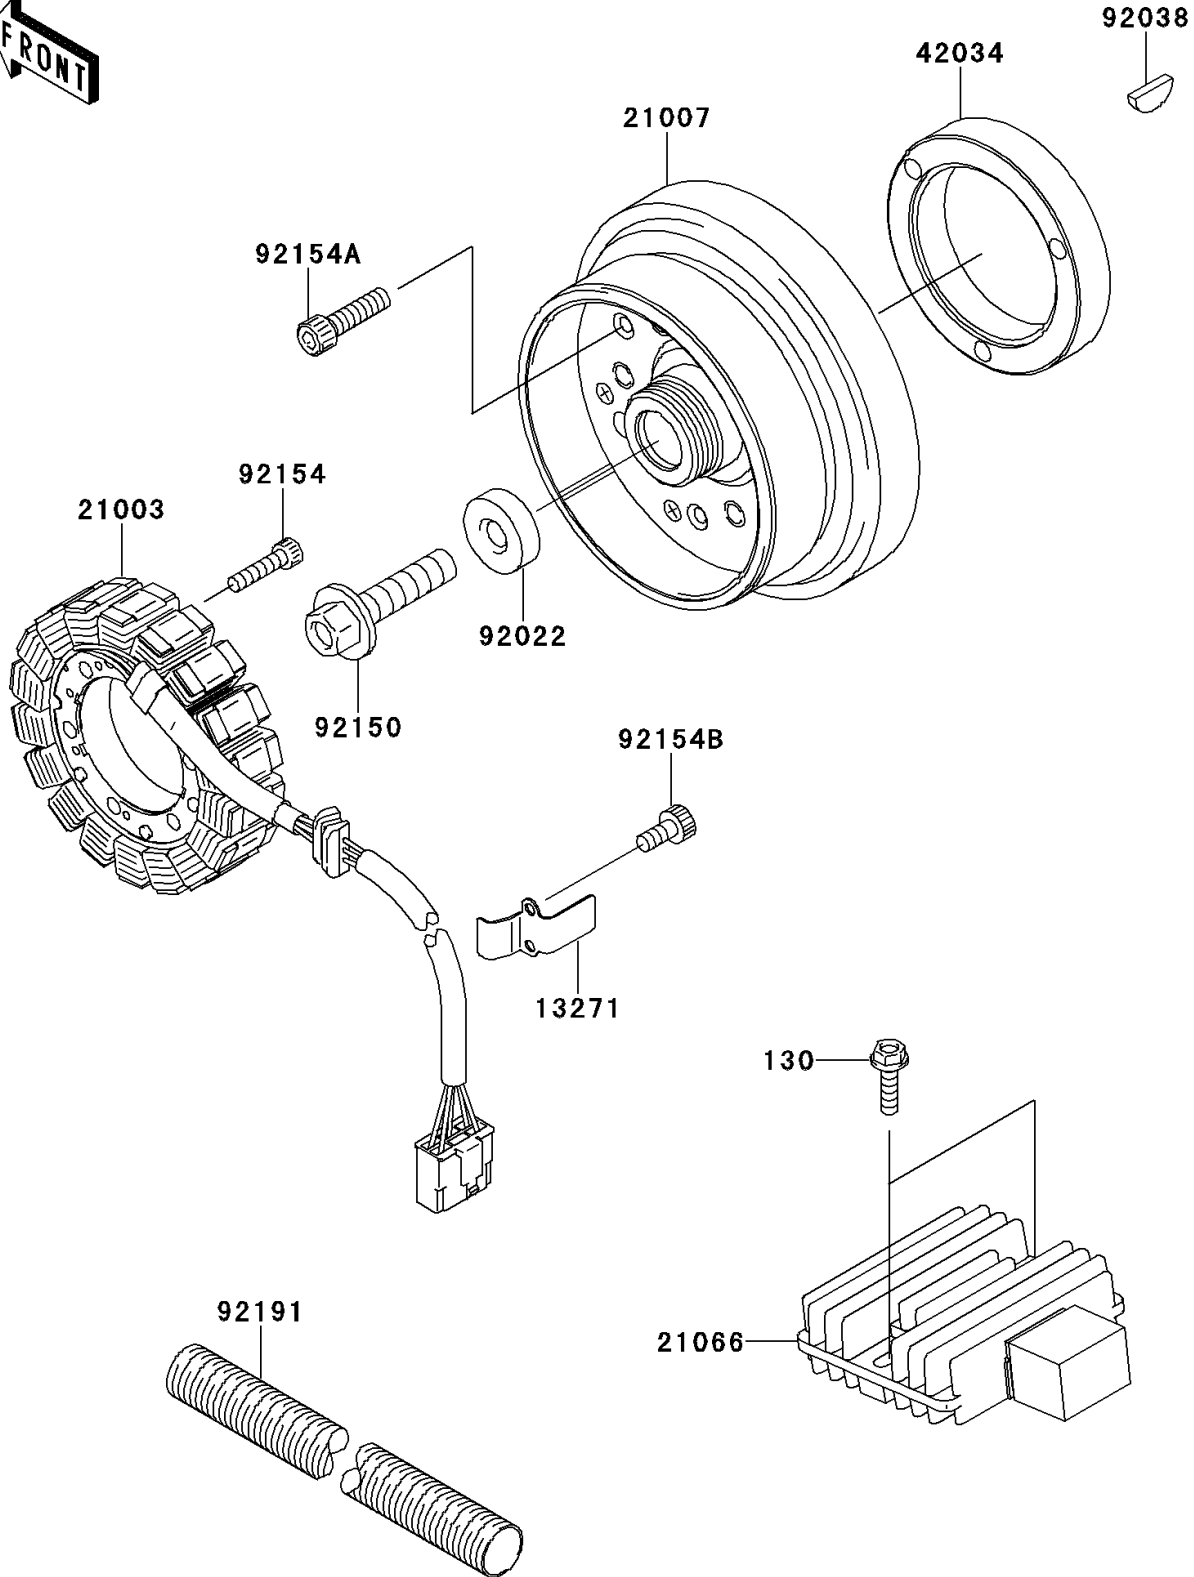

2013 W800 (European) PARTS DIAGRAM

Generator

E1810

2013 W800 (European) PARTS LIST

Generator

ITEM NAME	PART NUMBER	QUANTITY
BOLT-FLANGED,6X22 (Ref # 130)	130BB0622	2
PLATE (Ref # 13271)	13271-1185	1
STATOR (Ref # 21003)	21003-0112	1
ROTOR (Ref # 21007)	21007-0159	1
REGULATOR-VOLTAGE (Ref # 21066)	21066-3718	1
COUPLING (Ref # 42034)	42034-0710	1
WASHER,12X40X6 (Ref # 92022)	92022-1904	1
KEY,WOODRUFF (Ref # 92038)	92038-001	1
BOLT,12X50 (Ref # 92150)	92150-1708	1
BOLT,SOCKET,6X25 (Ref # 92154)	92154-0477	3
BOLT,SOCKET,8X30 (Ref # 92154A)	92154-0502	3
BOLT,SOCKET,5X12 (Ref # 92154B)	92154-0503	2
TUBE (Ref # 92191)	92191-1397	1