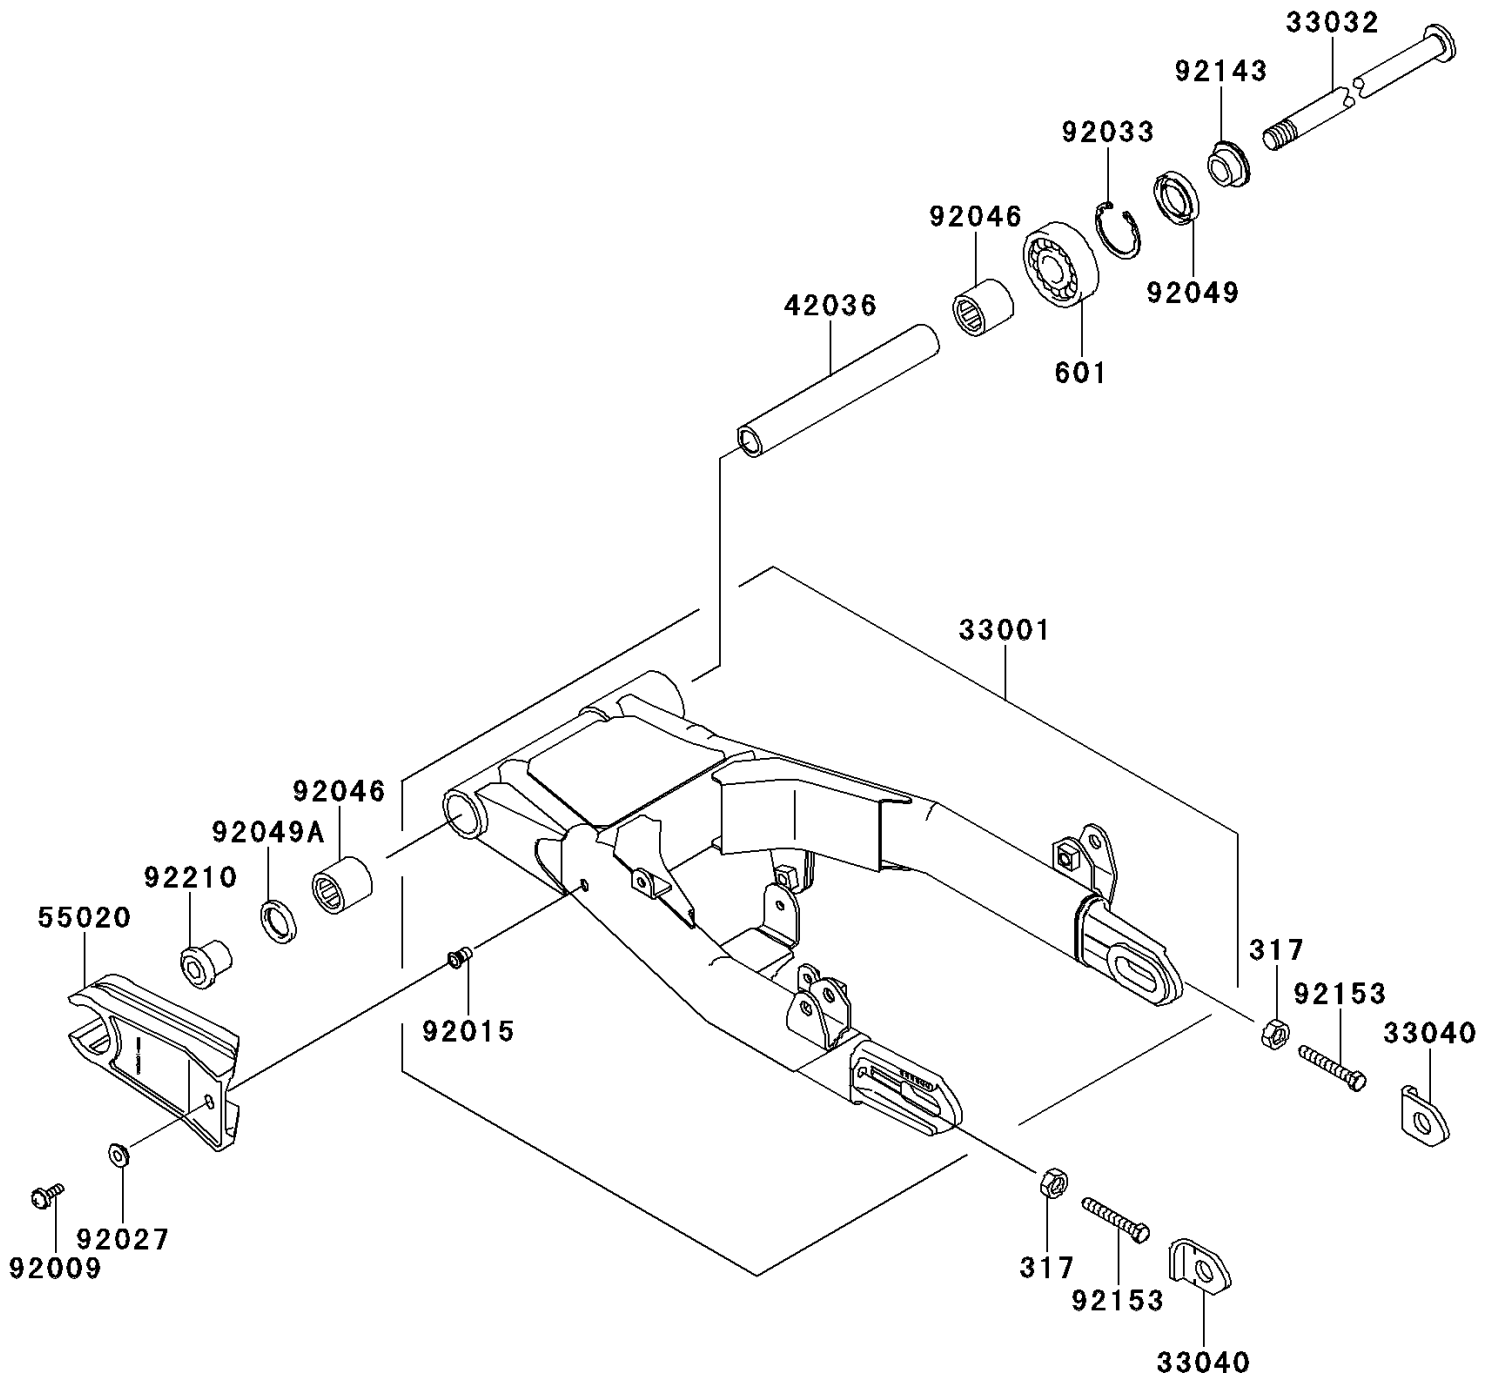

2014 W800 (European) PARTS DIAGRAM

Swingarm

F2141

2014 W800 (European) PARTS LIST

Swingarm

ITEM NAME	PART NUMBER	QUANTITY
NUT-HEX-SMALL,8MM (Ref # 317)	317BA0800	2
BEARING-BALL,#6203 (Ref # 601)	601A6203	1
ARM-COMP-SWING (Ref # 33001)	33001-0566	1
SHAFT-SWING ARM (Ref # 33032)	33032-1192	1
ADJUSTER-CHAIN (Ref # 33040)	33040-0076	2
SLEEVE,SWING ARM,L=186.6 (Ref # 42036)	42036-1352	1
GUARD,CHAIN (Ref # 55020)	55020-1686	1
SCREW,6X18 (Ref # 92009)	92009-1663	1
NUT,POP,6MM,L=15 (Ref # 92015)	92015-1791	1
COLLAR,L=4.5 (Ref # 92027)	92027-1965	1
RING-SNAP,40MM (Ref # 92033)	92033-1040	1
BEARING-NEEDLE,BHTM2530-1 (Ref # 92046)	92046-1035	2
SEAL-OIL (Ref # 92049)	92049-1047	1
SEAL-OIL,MH25334 (Ref # 92049A)	92049-1060	1
COLLAR,RR AXLE,L=14 (Ref # 92143)	92143-1188	1
BOLT,8X55 (Ref # 92153)	92153-1407	2
NUT,PIVOT,16MM (Ref # 92210)	92210-1077	1