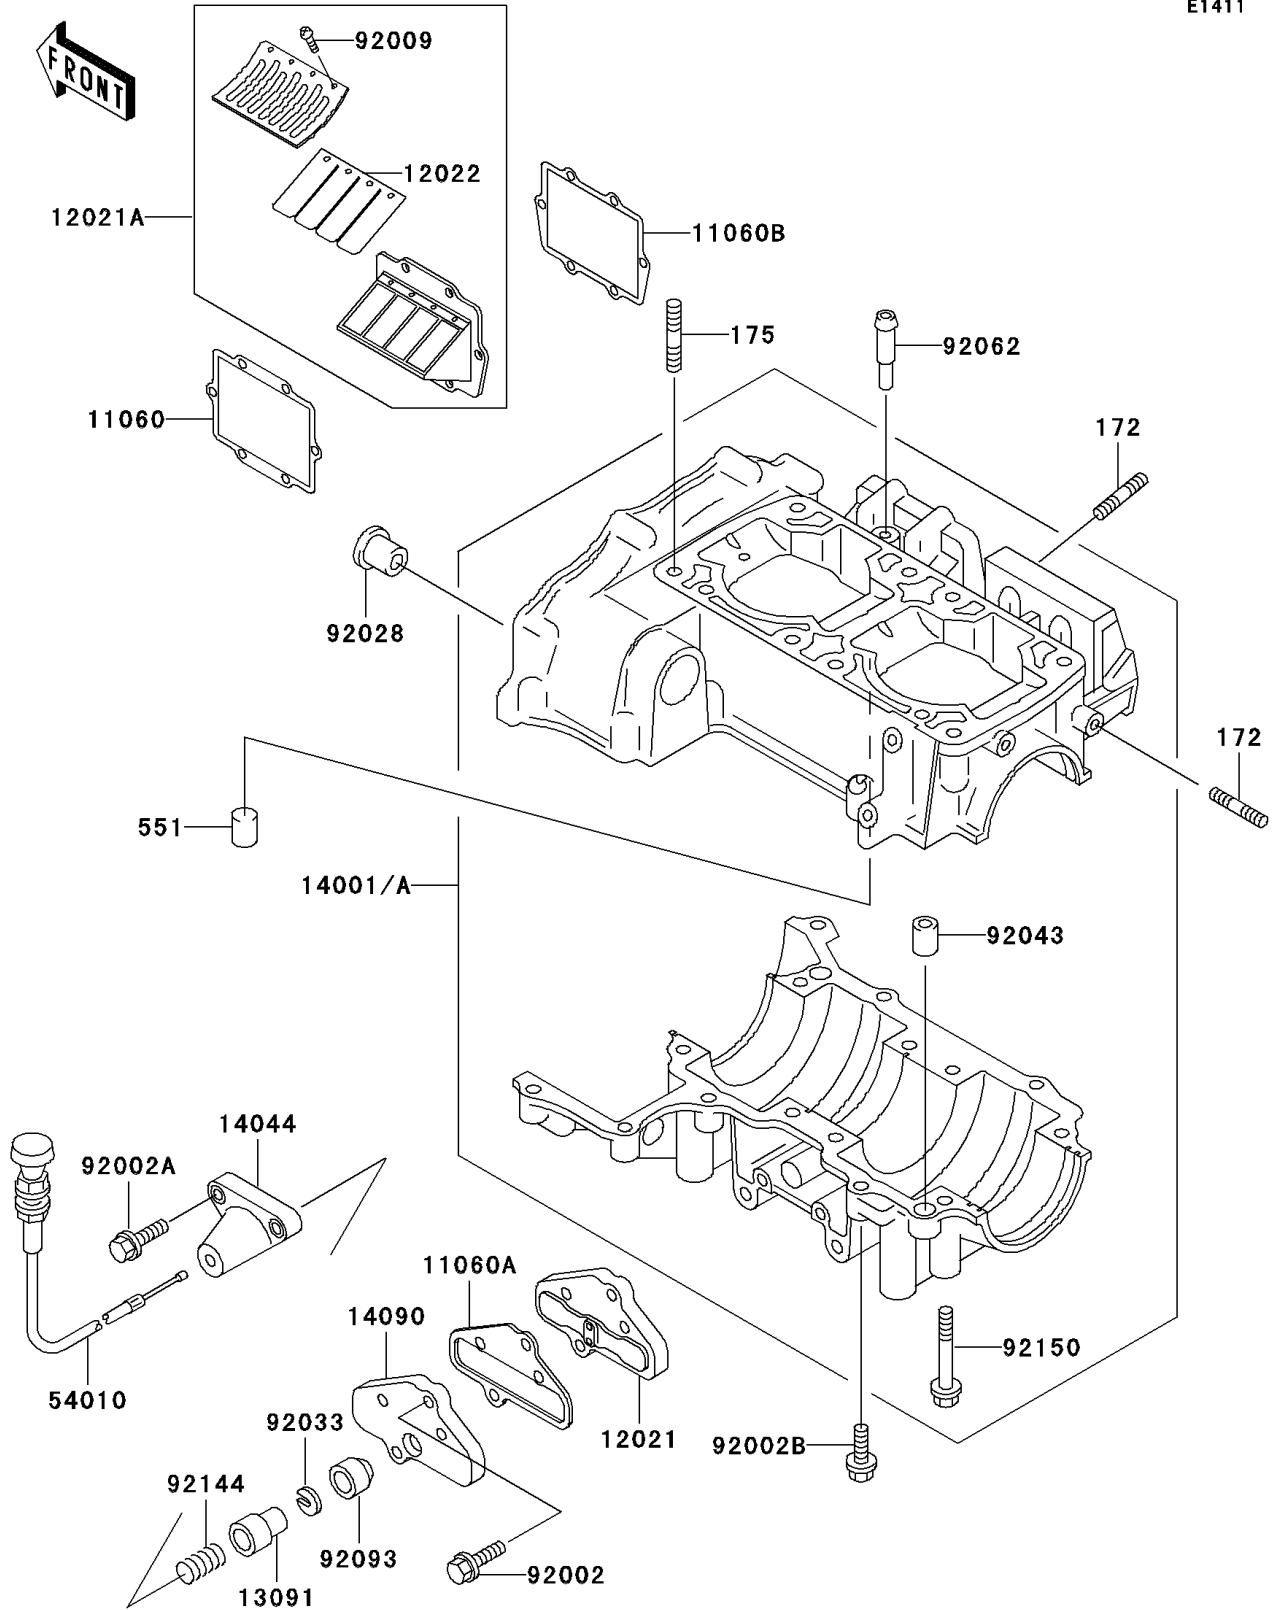

1995 STS PARTS DIAGRAM

Crankcase

E1411

1995 STS PARTS LIST

Crankcase

ITEM NAME	PART NUMBER	QUANTITY
BOLT-STUD (Ref # 172)	172R0620	14
BOLT-STUD-FINE (Ref # 175)	175R1035	8
PIN-DOWEL (Ref # 551)	551R0612	1
GASKET, REED VALVE (Ref # 11060)	11060-3717	2
GASKET, CONTROL VALVE (Ref # 11060A)	11060-3723	1
GASKET, REED VALVE (Ref # 11060B)	11060-3757	2
VALVE-ASSY-REED, CONTROL (Ref # 12021)	12021-3707	1
VALVE-ASSY-REED (Ref # 12021A)	12021-3708	2
VALVE-REED (Ref # 12022)	12022-3703	4
HOLDER (Ref # 13091)	13091-3707	1
SET-CRANKCASE (Ref # 14001)	14001-5339	1
HOLDER-CABLE (Ref # 14044)	14044-3702	1
COVER, CONTROL VALVE (Ref # 14090)	14090-3734	1
CABLE, CONTROL VALVE (Ref # 54010)	54010-3708	1
BOLT, 6X25 (Ref # 92002)	92002-3714	2
BOLT, 6X45 (Ref # 92002A)	92002-3717	2
BOLT, 6X30 (Ref # 92002B)	92002-3726	7
SCREW, 3X6 (Ref # 92009)	92009-1371	16
BUSHING (Ref # 92028)	92028-3718	1
RING-SNAP (Ref # 92033)	92033-3708	1
PIN, DOWEL, 10X14 (Ref # 92043)	92043-1037	2
NOZZLE (Ref # 92062)	92062-3705	1
SEAL (Ref # 92093)	92093-3703	1
SPRING (Ref # 92144)	92144-3701	1
BOLT, 8X65 (Ref # 92150)	92150-3708	8