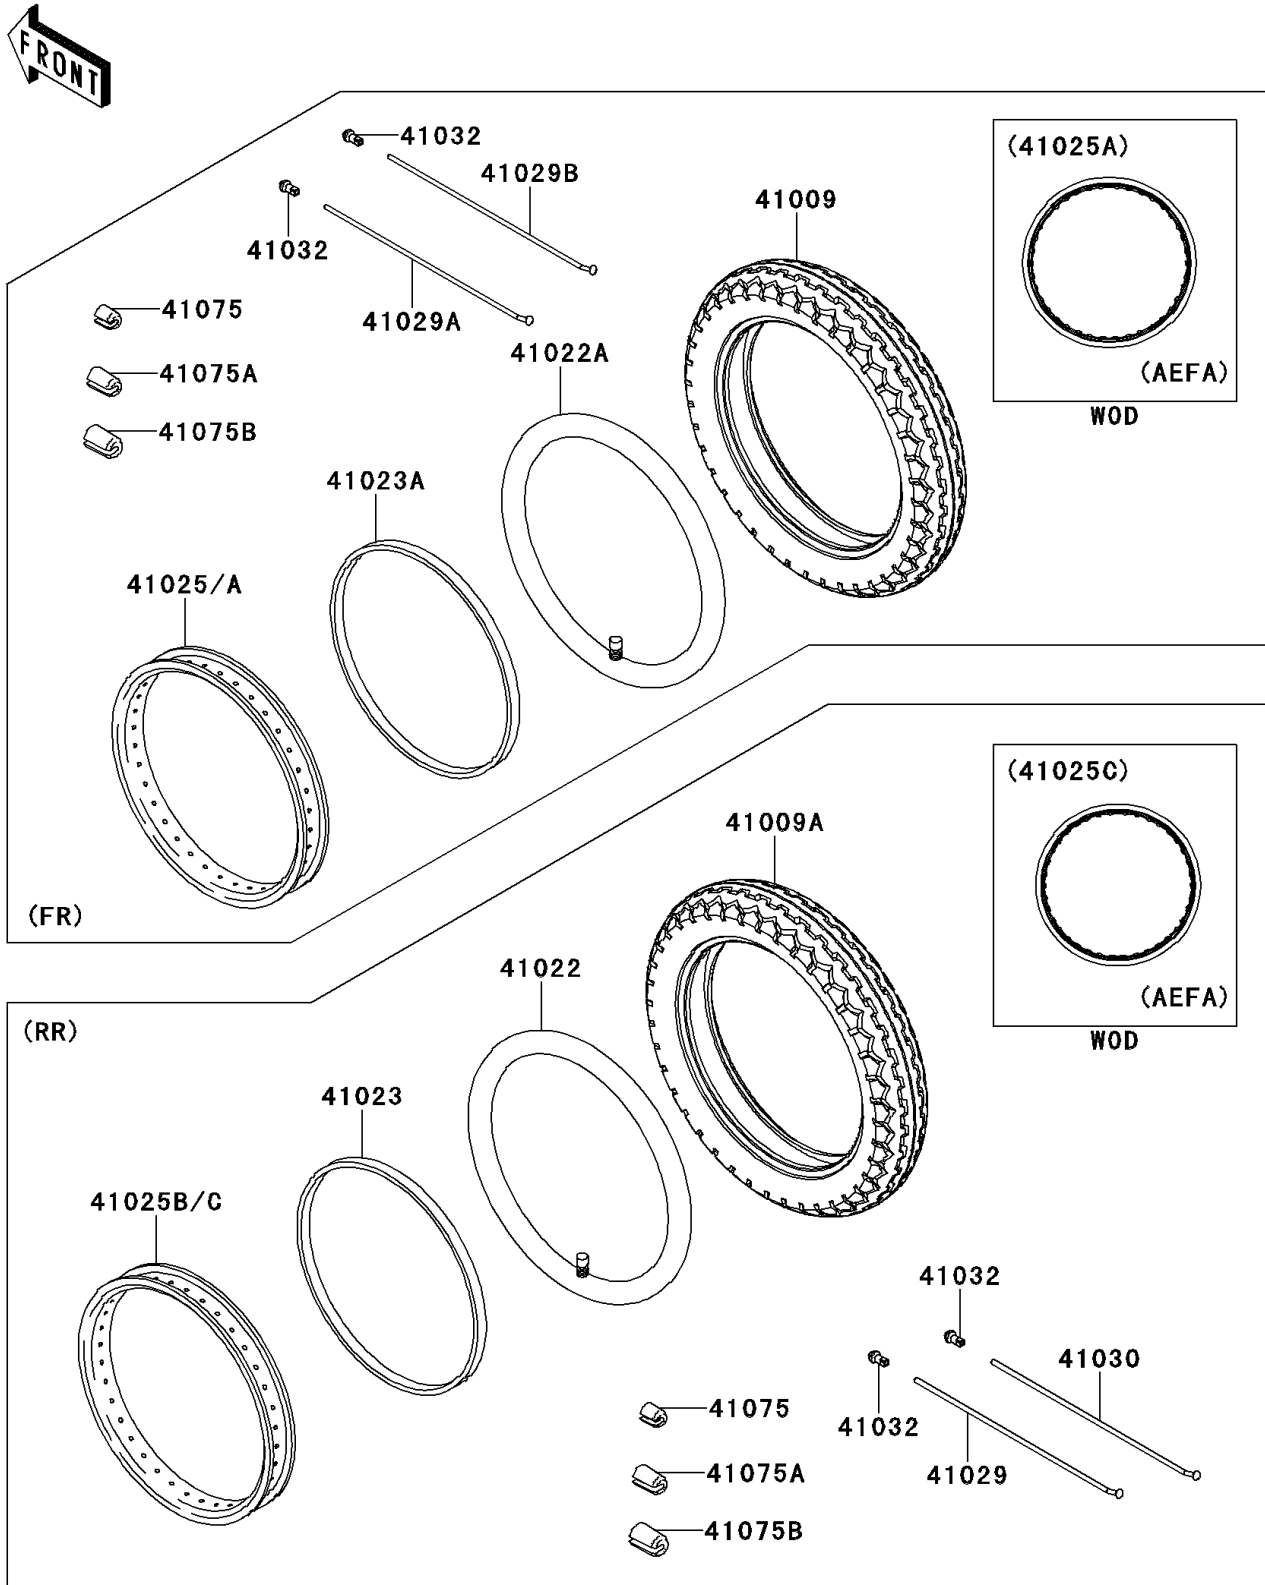

# 2014 W800 (European) PARTS DIAGRAM

Tires

F2210

## 2014 W800 (European) PARTS LIST

### Tires

ITEM NAME	PART NUMBER	QUANTITY
TIRE,FR,100/90-19 57H,TT100GPG (Ref # 41009)	41009-1351	1
TIRE,RR,130/80-18 66H,TT100GP (Ref # 41009A)	41009-1352	1
TUBE-TIRE,130/80-18(D) (Ref # 41022)	41022-0016	1
TUBE-TIRE,100/90-19(D) (Ref # 41022A)	41022-1129	1
BAND-RIM,100/100-18(D) (Ref # 41023)	41023-1070	1
BAND-RIM,90.100/90-19(D) (Ref # 41023A)	41023-1074	1
RIM,FR,2.15X19,BLACK (Ref # 41025A)	41025-0315-WC	1
RIM,RR,2.75X18,BLACK (Ref # 41025C)	41025-0316-WC	1
SPOKE-INNER,RR,149MMX103D (Ref # 41029)	41029-1300	18
SPOKE-INNER,FR,LH,200MMX170D (Ref # 41029A)	41029-1304	18
SPOKE-INNER,FR,RH,183MMX170D (Ref # 41029B)	41029-1305	18
SPOKE-OUTER,RR,148MMX80D (Ref # 41030)	41030-1164	18
NIPPLE-SPOKE (Ref # 41032)	41032-0005	72
BALANCER-WHEEL,10G (Ref # 41075)	41075-0011	AR
BALANCER-WHEEL,20G (Ref # 41075A)	41075-0012	AR
BALANCER-WHEEL,30G (Ref # 41075B)	41075-0013	AR