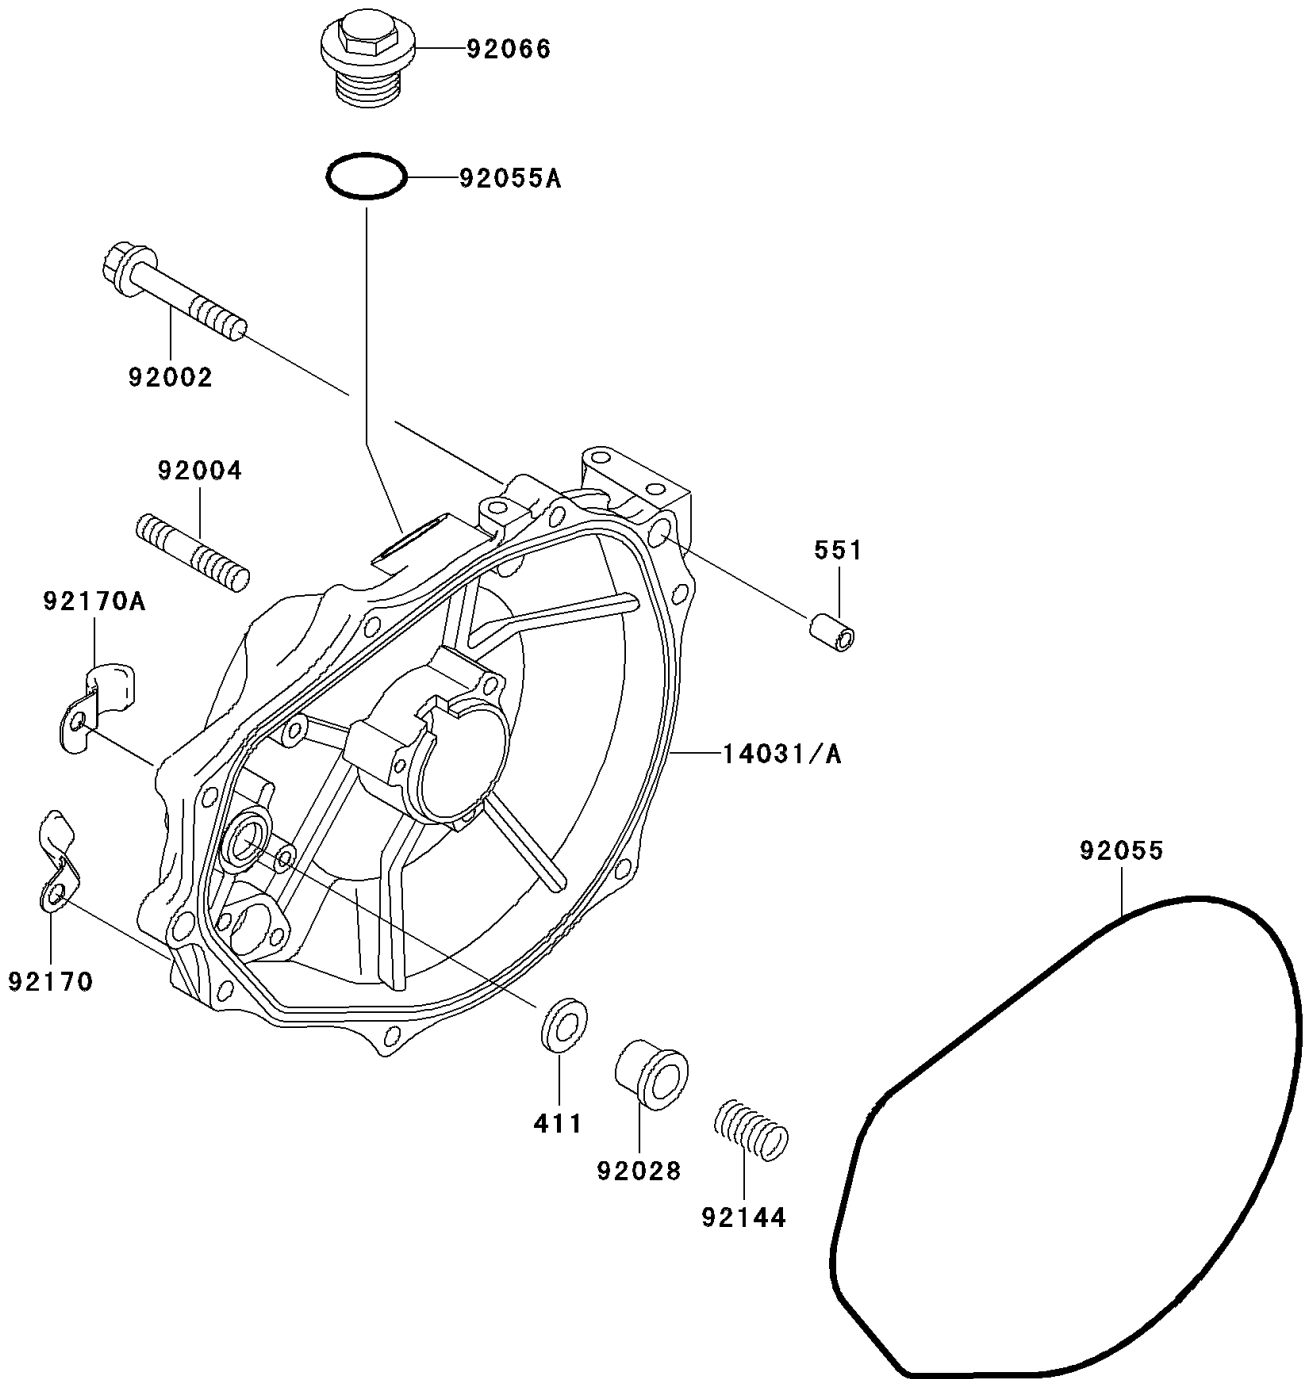

# 1995 STS PARTS DIAGRAM

Engine Cover(s)

E1431

# 1995 STS PARTS LIST

## Engine Cover(s)

ITEM NAME	PART NUMBER	QUANTITY
WASHER-PLAIN,5MM (Ref # 411)	411S0500	1
PIN-DOWEL (Ref # 551)	551R0812	2
COVER-GENERATOR (Ref # 14031)	14031-3720	1
BOLT,6X30 (Ref # 92002)	92002-3726	7
STUD (Ref # 92004)	92004-3710	2
BUSHING (Ref # 92028)	92028-3718	1
RING-O,GENERATOR COVER (Ref # 92055)	92055-3712	1
RING-O (Ref # 92055A)	92055-515	1
PLUG (Ref # 92066)	92066-3739	1
SPRING (Ref # 92144)	92144-3728	1
CLAMP (Ref # 92170)	92170-3735	1
CLAMP (Ref # 92170A)	92170-3736	1