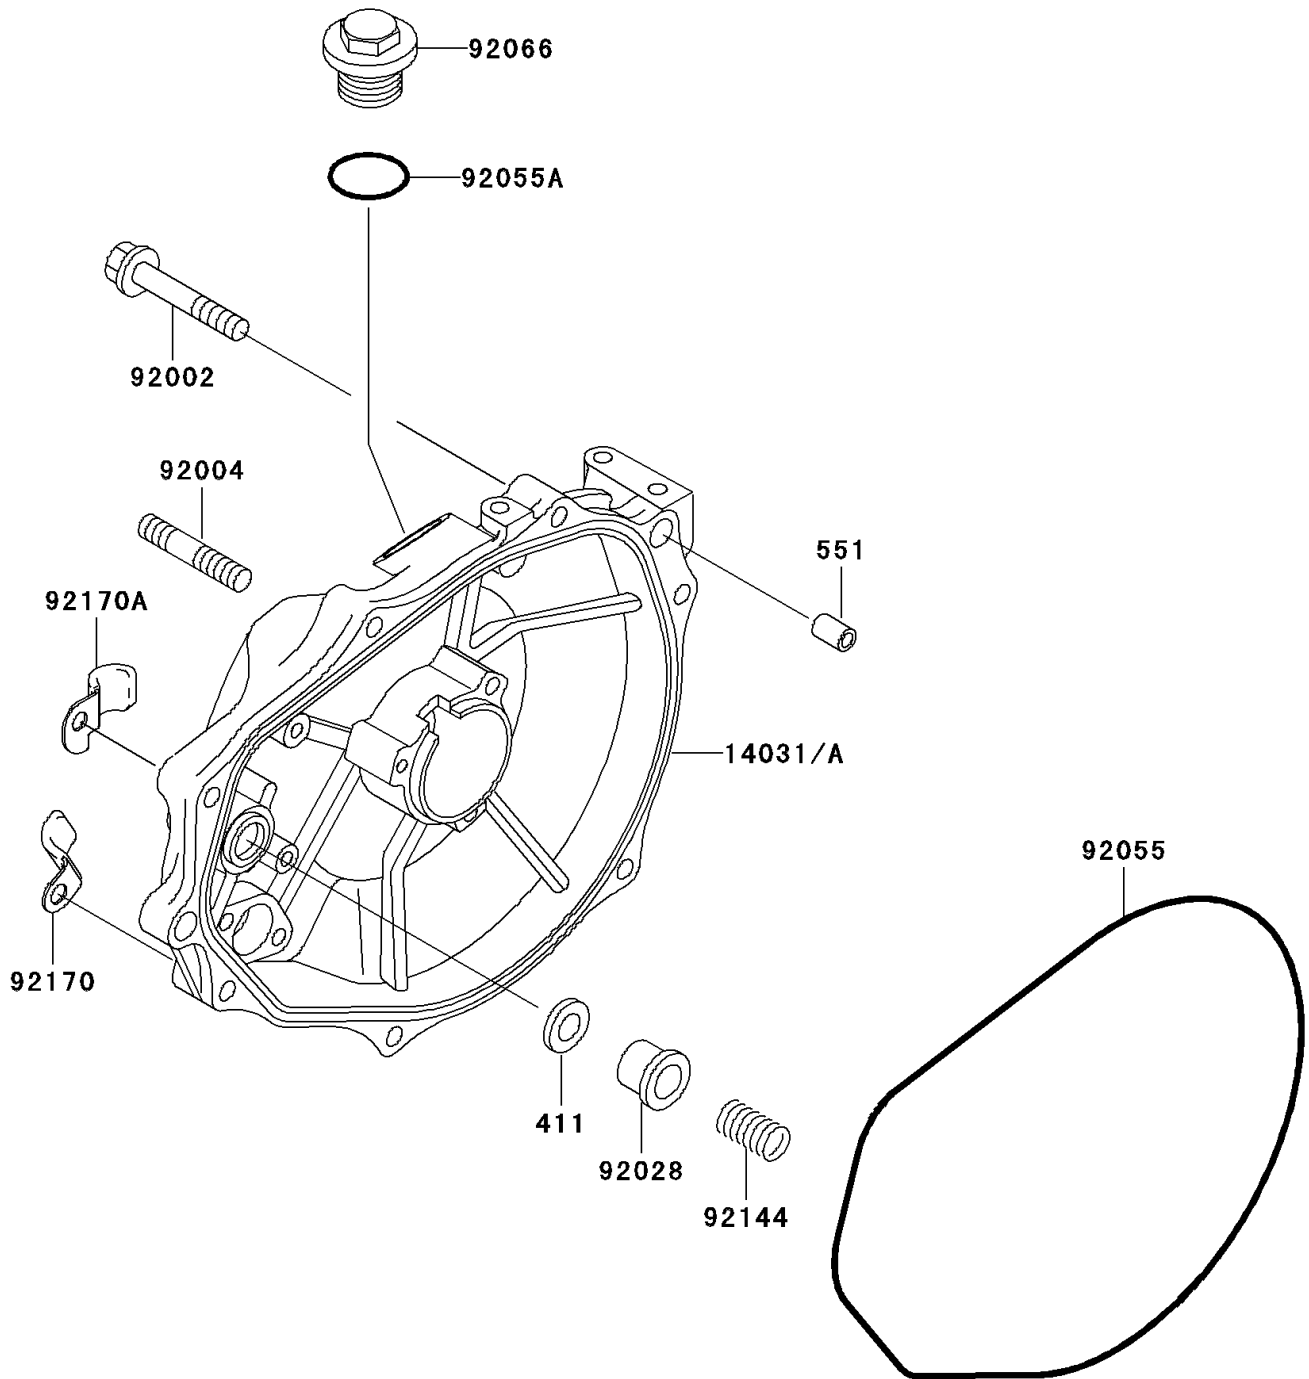

# 1996 STS PARTS DIAGRAM

Engine Cover(s)

E1431

## 1996 STS PARTS LIST

### Engine Cover(s)

ITEM NAME	PART NUMBER	QUANTITY
WASHER-PLAIN,5MM (Ref # 411)	411S0500	1
PIN-DOWEL (Ref # 551)	551R0812	2
COVER-GENERATOR (Ref # 14031A)	14031-3721	1
BOLT,6X30 (Ref # 92002)	92002-3726	7
STUD (Ref # 92004)	92004-3710	2
BUSHING (Ref # 92028)	92028-3718	1
RING-O,GENERATOR COVER (Ref # 92055)	92055-3712	1
RING-O (Ref # 92055A)	92055-515	1
PLUG (Ref # 92066)	92066-3739	1
SPRING (Ref # 92144)	92144-3728	1
CLAMP (Ref # 92170)	92170-3735	1
CLAMP (Ref # 92170A)	92170-3736	1