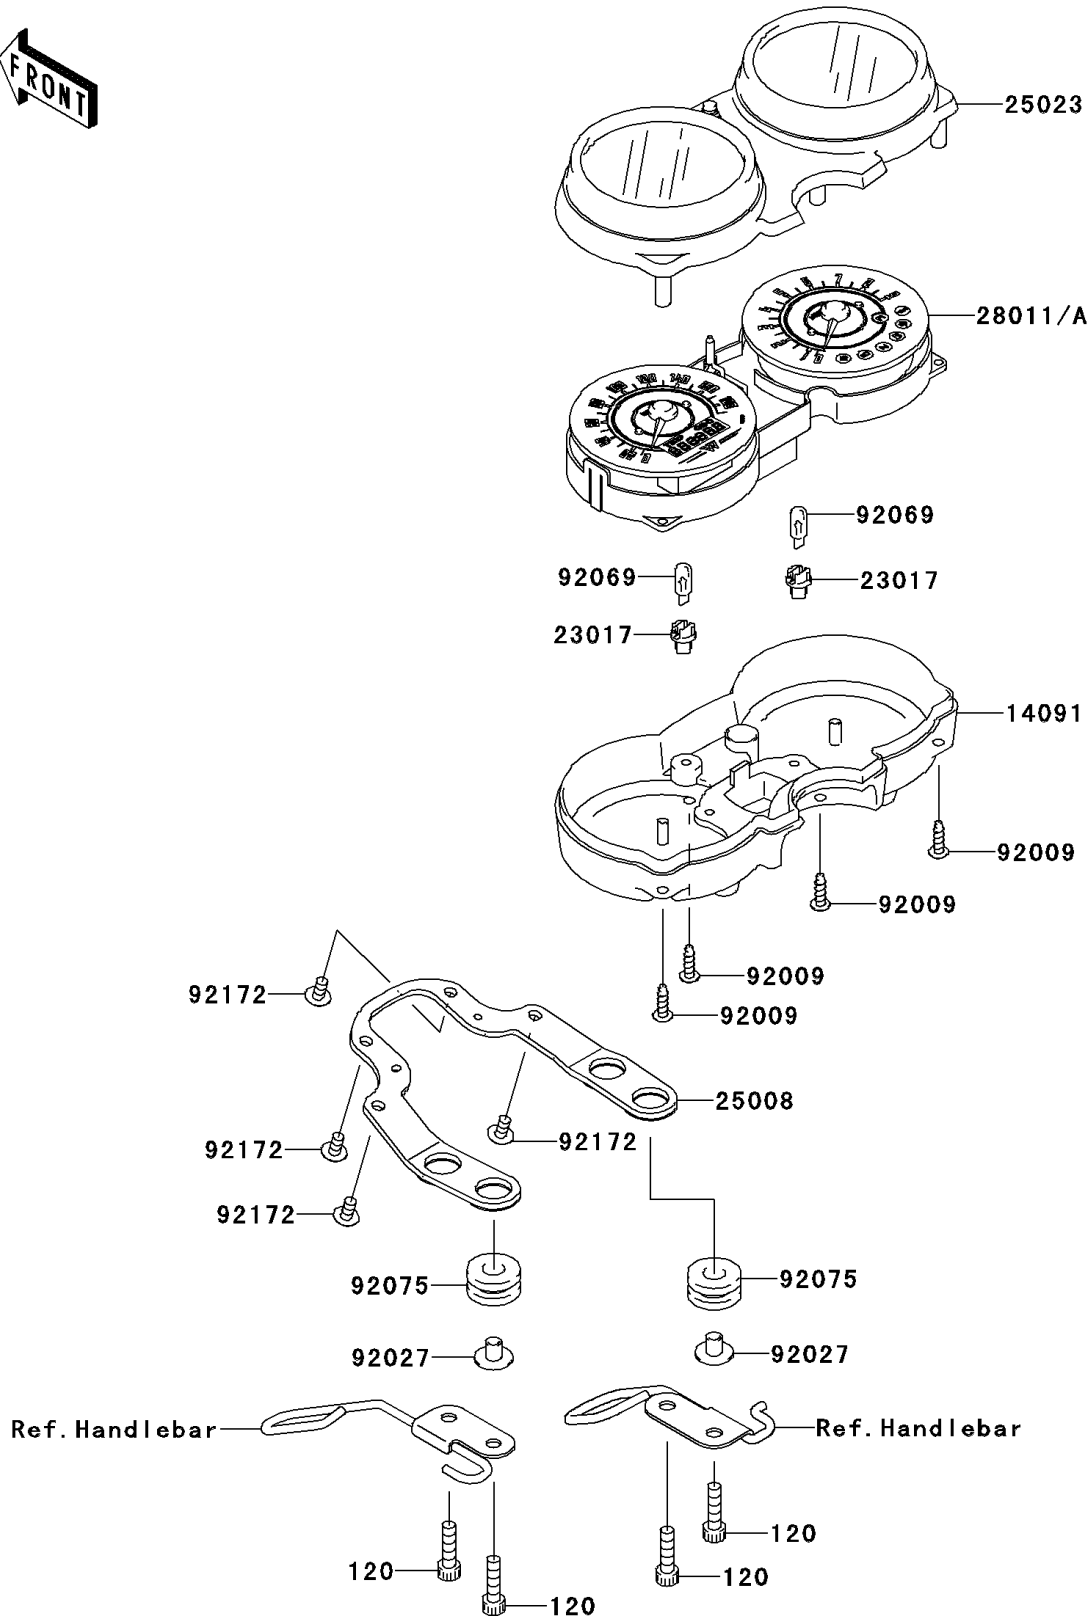

2013 W800 (European) PARTS DIAGRAM

Meter(s)

F2530

2013 W800 (European) PARTS LIST

Meter(s)

ITEM NAME	PART NUMBER	QUANTITY
BOLT-SOCKET,6X22 (Ref # 120)	120CA0622	4
COVER,METER CASE,LWR (Ref # 14091)	14091-1085	1
SOCKET,WEDGE BASE,T-5 (Ref # 23017)	23017-1063	2
BRACKET-METER (Ref # 25008)	25008-0035	1
COVER-METER CASE,UPP (Ref # 25023)	25023-0022	1
SCREW,4X16,BLACK (Ref # 92009)	92009-1158	4
COLLAR,L=13.1,BLACK (Ref # 92027)	92027-1450	4
BULB,12V 2W,T5 (Ref # 92069)	92069-1105	2
DAMPER (Ref # 92075)	92075-1690	4
SCREW,5X10 (Ref # 92172)	92172-0007	4
METER,SPEED&TACHO,KPH (Ref # 28011)	28011-0187	1
METER,SPEED&TACHO,MPH/KPH (Ref # 28011A)	28011-0188	1