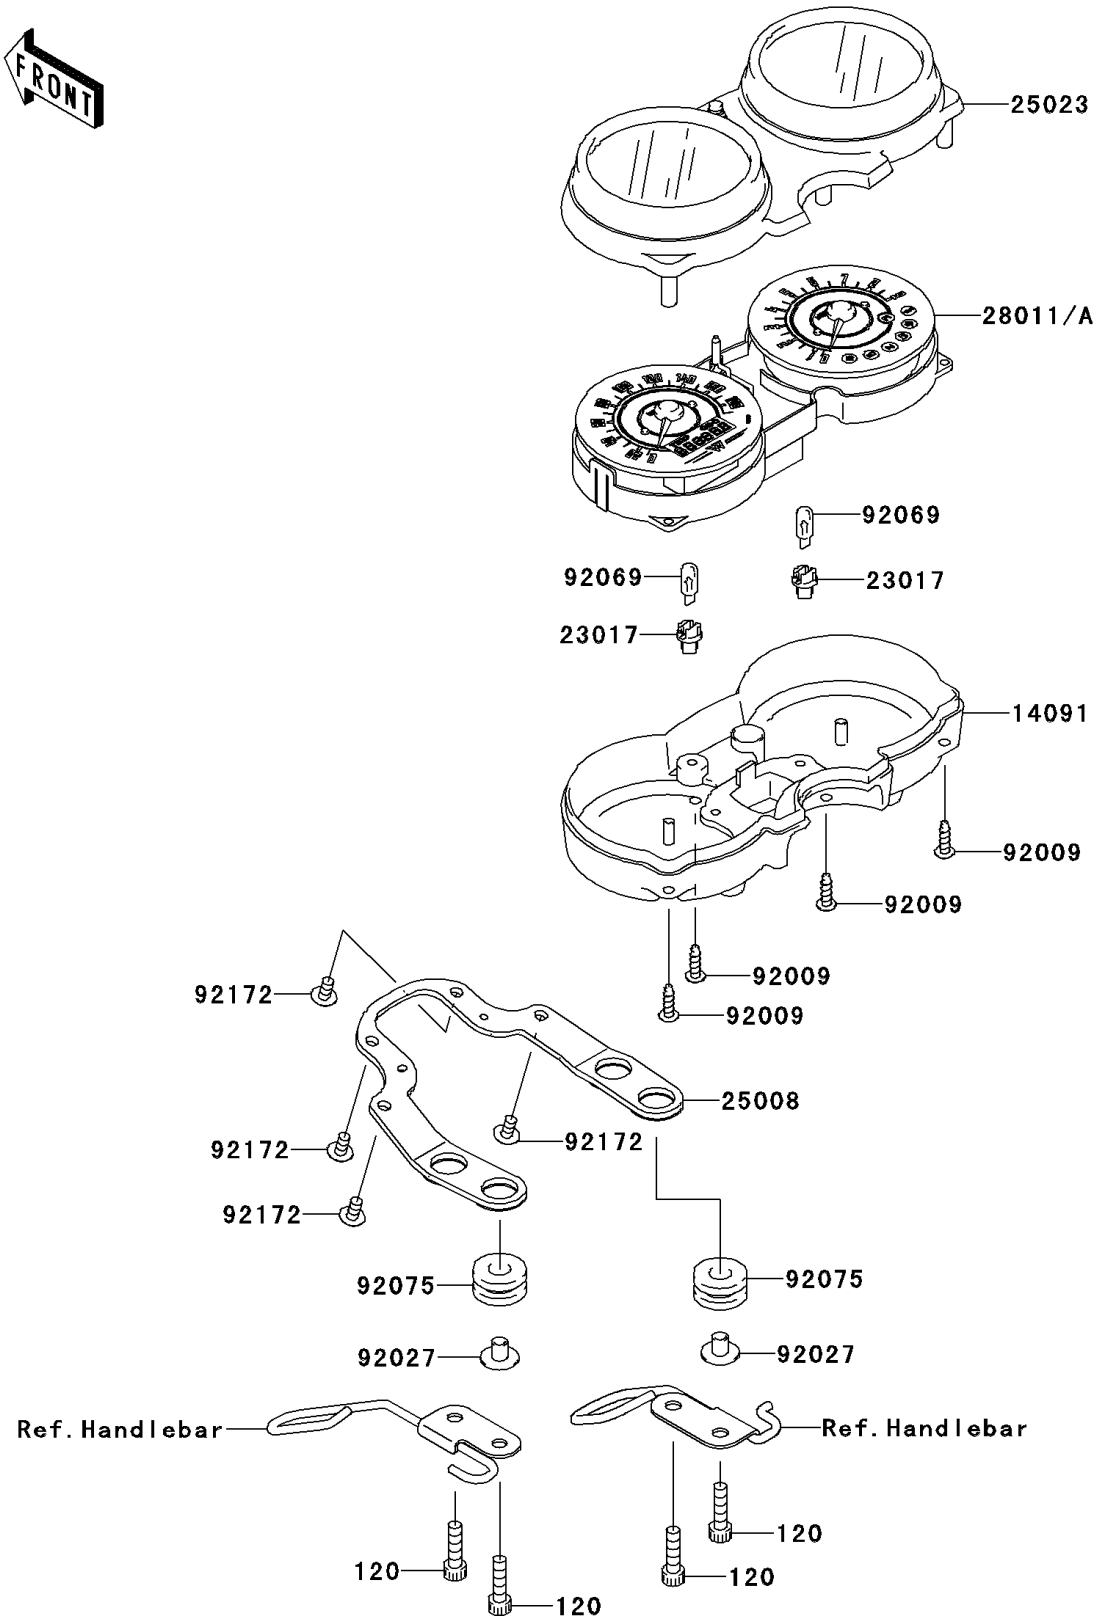

# 2014 W800 (European) PARTS DIAGRAM

Meter(s)

F2530

## 2014 W800 (European) PARTS LIST

Meter(s)

ITEM NAME	PART NUMBER	QUANTITY
BOLT-SOCKET,6X22 (Ref # 120)	120CA0622	4
COVER,METER CASE,LWR (Ref # 14091)	14091-1085	1
SOCKET,WEDGE BASE,T-5 (Ref # 23017)	23017-1063	2
BRACKET-METER (Ref # 25008)	25008-0035	1
COVER-METER CASE,UPP (Ref # 25023)	25023-0022	1
SCREW,4X16,BLACK (Ref # 92009)	92009-1158	4
COLLAR,L=13.1,BLACK (Ref # 92027)	92027-1450	4
BULB,12V 2W,T5 (Ref # 92069)	92069-1105	2
DAMPER (Ref # 92075)	92075-1690	4
SCREW,5X10 (Ref # 92172)	92172-0007	4
METER,SPEED&TACHO,KPH (Ref # 28011)	28011-0187	1
METER,SPEED&TACHO,MPH/KPH (Ref # 28011A)	28011-0188	1