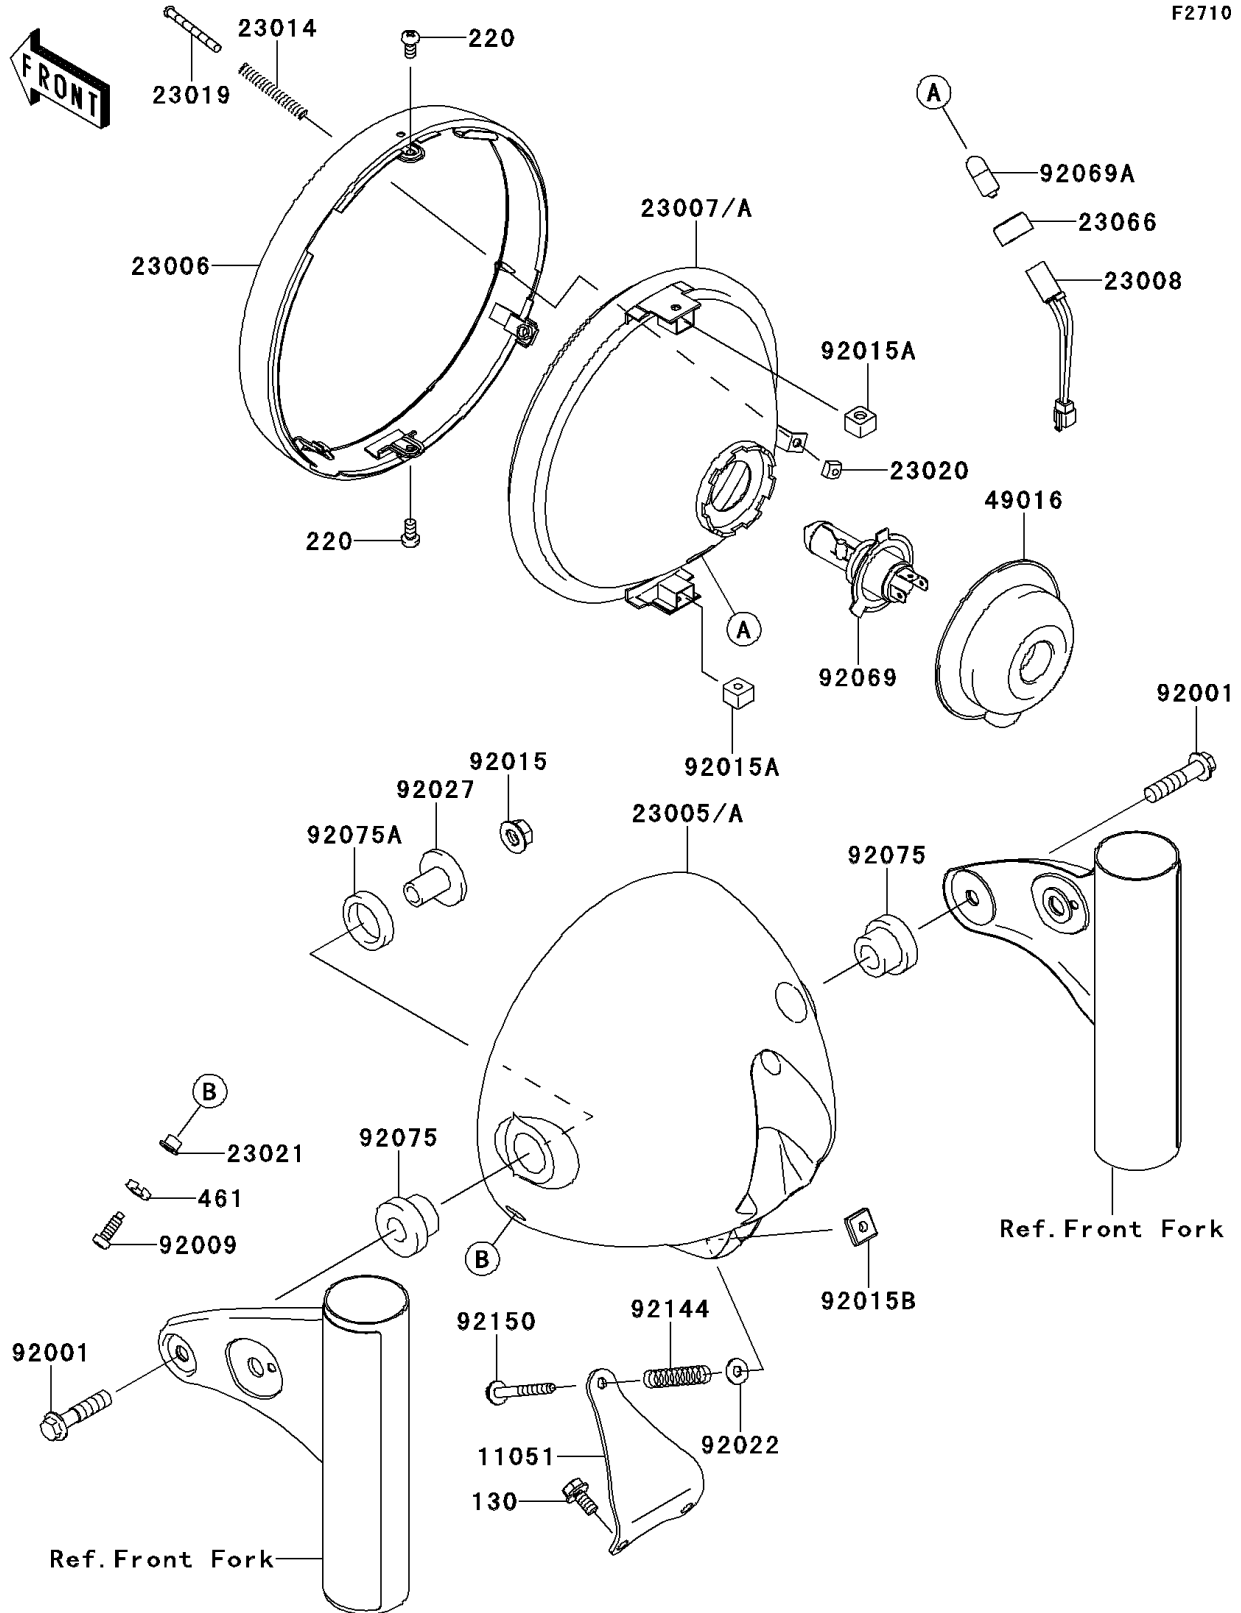

2014 W800 (European) PARTS DIAGRAM

Headlight(s)

F2710

2014 W800 (European) PARTS LIST

Headlight(s)

ITEM NAME	PART NUMBER	QUANTITY
BOLT-FLANGED,6X12 (Ref # 130)	130BB0612	2
SCREW-PAN-CROS,5X10 (Ref # 220)	220AA0510	2
WASHER-SPRING,5MM (Ref # 461)	461S0500	2
BRACKET (Ref # 11051)	11051-1473	1
BODY-COMP-HEAD LAMP,M.N.BLUE (Ref # 23005)	23005-0029-C6	1
RIM-LAMP (Ref # 23006)	23006-0054	1
SOCKET-ASSY,PARKING LAMP (Ref # 23008)	23008-1616	1
SPRING,FOCUS ADJUSTING (Ref # 23014)	23014-005	1
SCREW,FOCUS ADJUSTING (Ref # 23019)	23019-021	1
NUT,4MM,FOCUS ADJUST (Ref # 23020)	23020-018	1
WASHER (Ref # 23021)	23021-010	2
DAMPER,PARKING LAMP (Ref # 23066)	23066-008	1
COVER-SEAL,HEAD LAMP (Ref # 49016)	49016-1046	1
BOLT,FLANGED,8X35 (Ref # 92001)	92001-1910	2
SCREW,5MM (Ref # 92009)	92009-1947	2
NUT,FLANGED,8MM (Ref # 92015)	92015-1014	2
NUT,5MM (Ref # 92015A)	92015-1157	2
NUT,5MM,FOCUS ADJUST (Ref # 92015B)	92015-1799	1
WASHER,5.2X13X1 (Ref # 92022)	92022-1380	1
COLLAR,L=20 (Ref # 92027)	92027-1131	2
BULB,12V 60/55W,H4 (Ref # 92069)	92069-0050	1
BULB,12V 4W (Ref # 92069A)	92069-071	1
DAMPER,HEAD LAMP FITTING (Ref # 92075)	92075-1109	2
DAMPER,HEAD LAMP FITTING (Ref # 92075A)	92075-1110	2
SPRING (Ref # 92144)	92144-1417	1
BOLT,ADJUST,5X45 (Ref # 92150)	92150-1590	1
LENS-COMP,HEAD LAMP (Ref # 23007)	23007-1362	1
LENS-COMP,HEAD LAMP (Ref # 23007A)	23007-1416	1