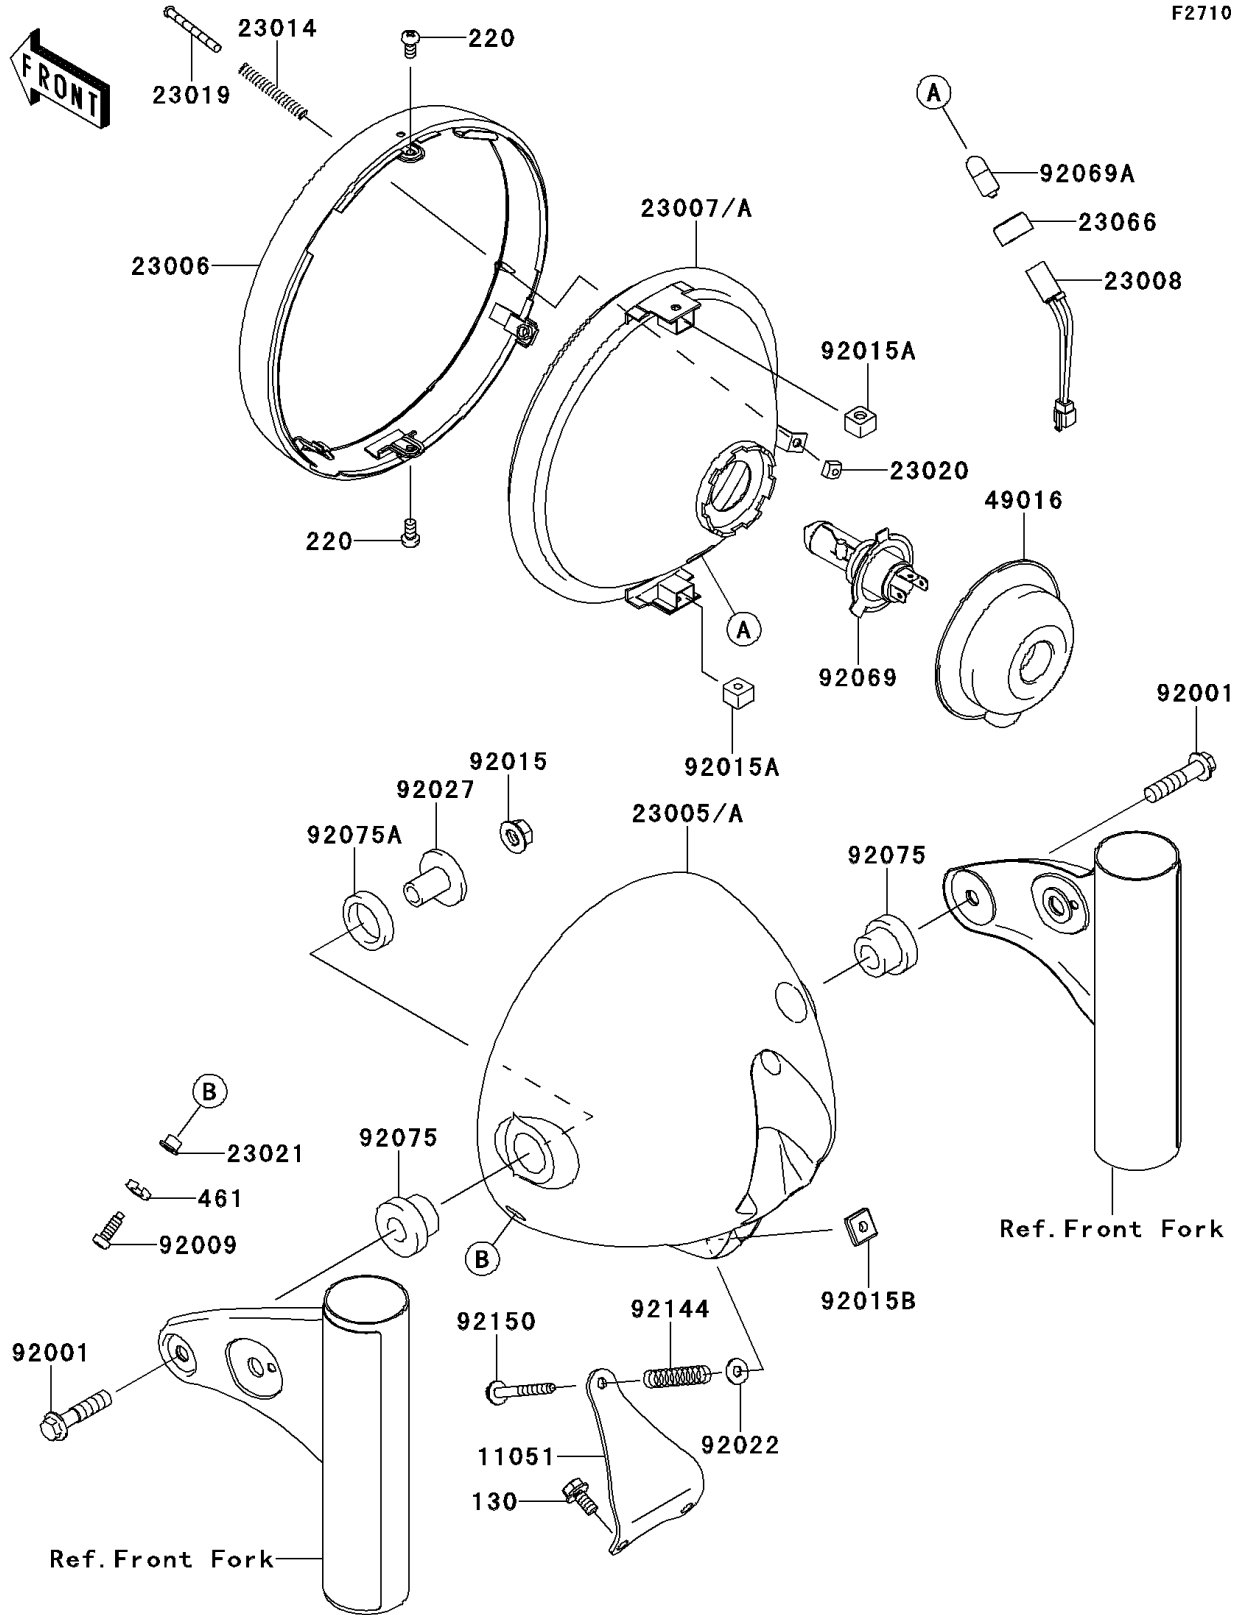

2014 W800 (European) PARTS DIAGRAM

Headlight(s)

F2710

2014 W800 (European) PARTS LIST

Headlight(s)

ITEM NAME	PART NUMBER	QUANTITY
BOLT-FLANGED,6X12 (Ref # 130)	130BB0612	2
SCREW-PAN-CROS,5X10 (Ref # 220)	220AA0510	2
WASHER-SPRING,5MM (Ref # 461)	461S0500	2
BRACKET (Ref # 11051)	11051-1473	1
BODY-COMP-HEAD LAMP,EBONY (Ref # 23005A)	23005-0029-H8	1
RIM-LAMP (Ref # 23006)	23006-0054	1
SOCKET-ASSY,PARKING LAMP (Ref # 23008)	23008-1616	1
SPRING,FOCUS ADJUSTING (Ref # 23014)	23014-005	1
SCREW,FOCUS ADJUSTING (Ref # 23019)	23019-021	1
NUT,4MM,FOCUS ADJUST (Ref # 23020)	23020-018	1
WASHER (Ref # 23021)	23021-010	2
DAMPER,PARKING LAMP (Ref # 23066)	23066-008	1
COVER-SEAL,HEAD LAMP (Ref # 49016)	49016-1046	1
BOLT,FLANGED,8X35 (Ref # 92001)	92001-1910	2
SCREW,5MM (Ref # 92009)	92009-1947	2
NUT,FLANGED,8MM (Ref # 92015)	92015-1014	2
NUT,5MM (Ref # 92015A)	92015-1157	2
NUT,5MM,FOCUS ADJUST (Ref # 92015B)	92015-1799	1
WASHER,5.2X13X1 (Ref # 92022)	92022-1380	1
COLLAR,L=20 (Ref # 92027)	92027-1131	2
BULB,12V 60/55W,H4 (Ref # 92069)	92069-0050	1
BULB,12V 4W (Ref # 92069A)	92069-071	1
DAMPER,HEAD LAMP FITTING (Ref # 92075)	92075-1109	2
DAMPER,HEAD LAMP FITTING (Ref # 92075A)	92075-1110	2
SPRING (Ref # 92144)	92144-1417	1
BOLT,ADJUST,5X45 (Ref # 92150)	92150-1590	1
LENS-COMP,HEAD LAMP (Ref # 23007)	23007-1362	1
LENS-COMP,HEAD LAMP (Ref # 23007A)	23007-1416	1