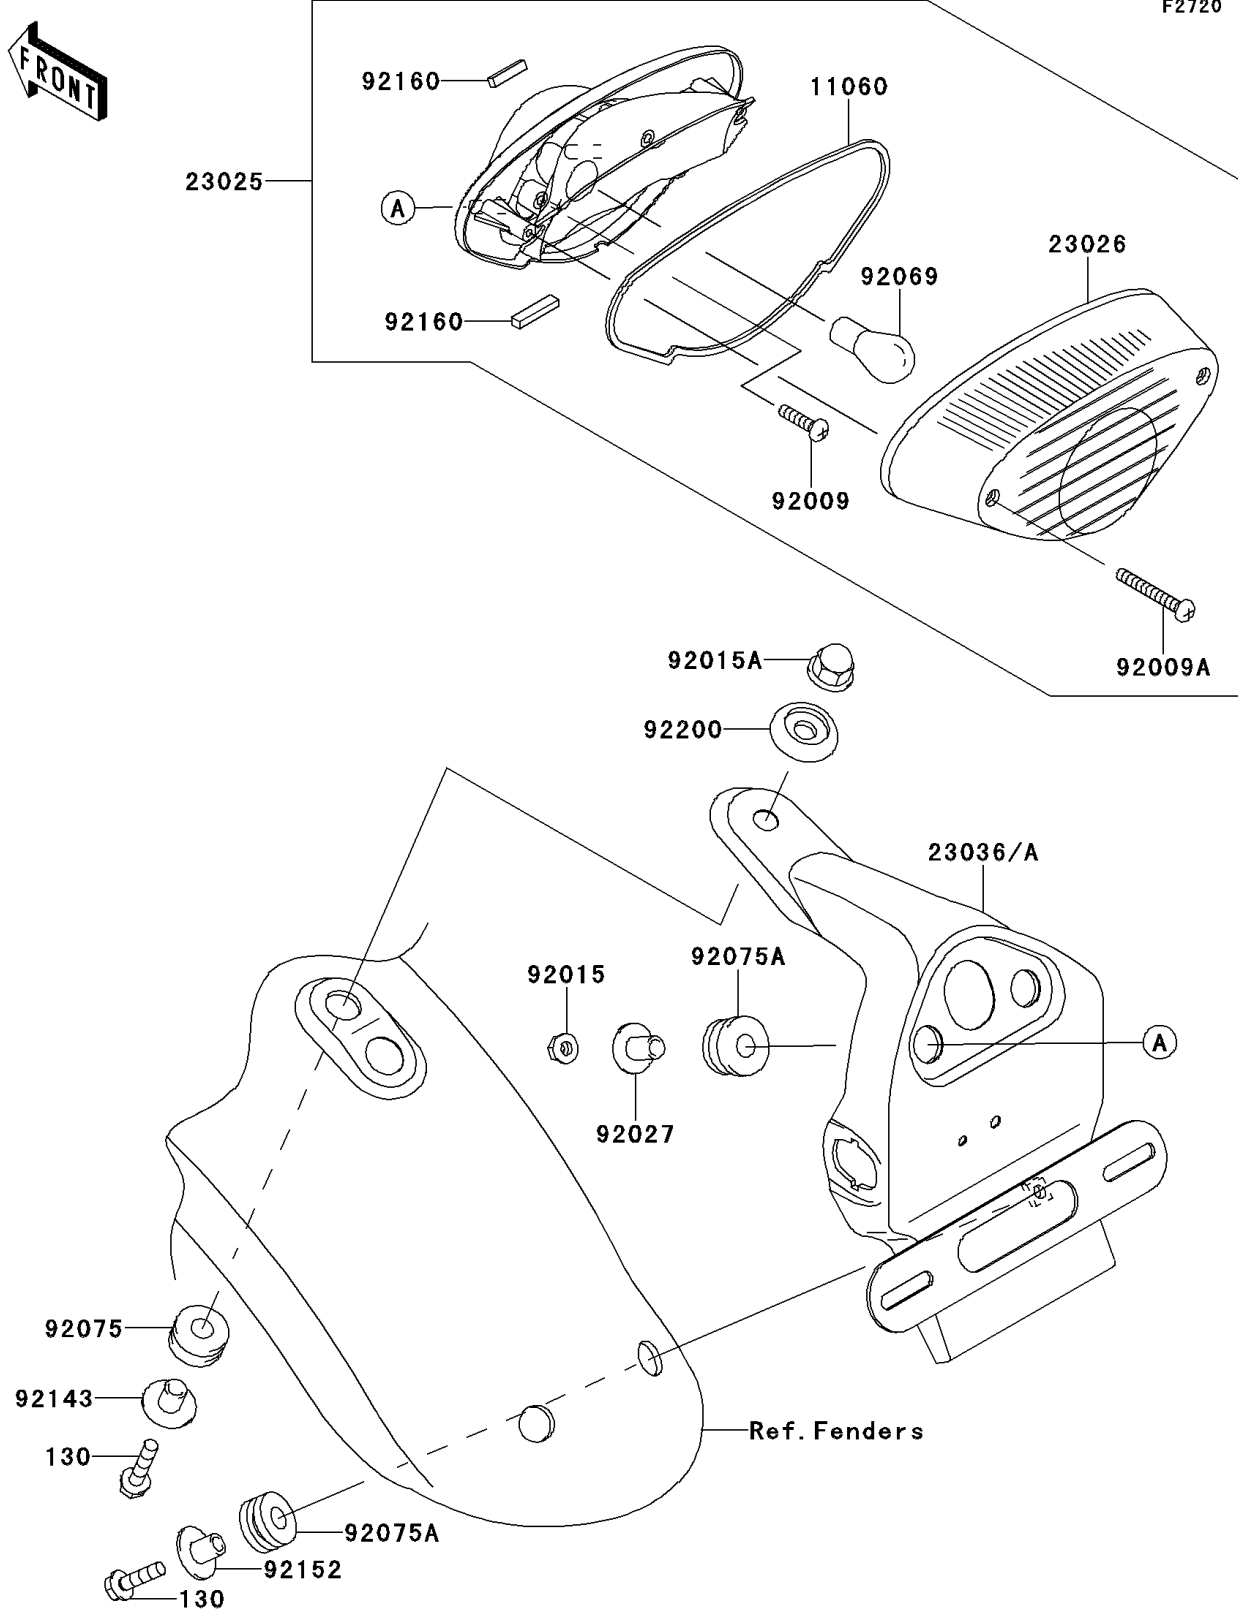

2014 W800 (European) PARTS DIAGRAM

Taillight(s)

2014 W800 (European) PARTS LIST

Taillight(s)

ITEM NAME	PART NUMBER	QUANTITY
BOLT-FLANGED,6X22 (Ref # 130)	130BA0622	3
GASKET,TAIL LAMP LENS (Ref # 11060)	11060-1901	1
LAMP-TAIL (Ref # 23025)	23025-0071	1
LENS,TAIL LAMP (Ref # 23026)	23026-1222	1
BRACKET-TAIL LAMP (Ref # 23036A)	23036-0305	1
SCREW,TAPPING,4X12 (Ref # 92009)	92009-1381	2
SCREW,TAPPING,4X35 (Ref # 92009A)	92009-1687	2
NUT,FLANGED,6MM,BLACK (Ref # 92015)	92015-1233	2
NUT,CAP,6MM (Ref # 92015A)	92015-1385	1
COLLAR,L=13.1,BLACK (Ref # 92027)	92027-1450	2
BULB,12V 21/5W (Ref # 92069)	92069-063	1
DAMPER (Ref # 92075)	92075-1185	1
DAMPER (Ref # 92075A)	92075-1690	4
COLLAR,L=15.6 (Ref # 92143)	92143-1041	1
COLLAR (Ref # 92152)	92152-0365	2
DAMPER (Ref # 92160)	92160-1998	2
WASHER (Ref # 92200)	92200-1153	1