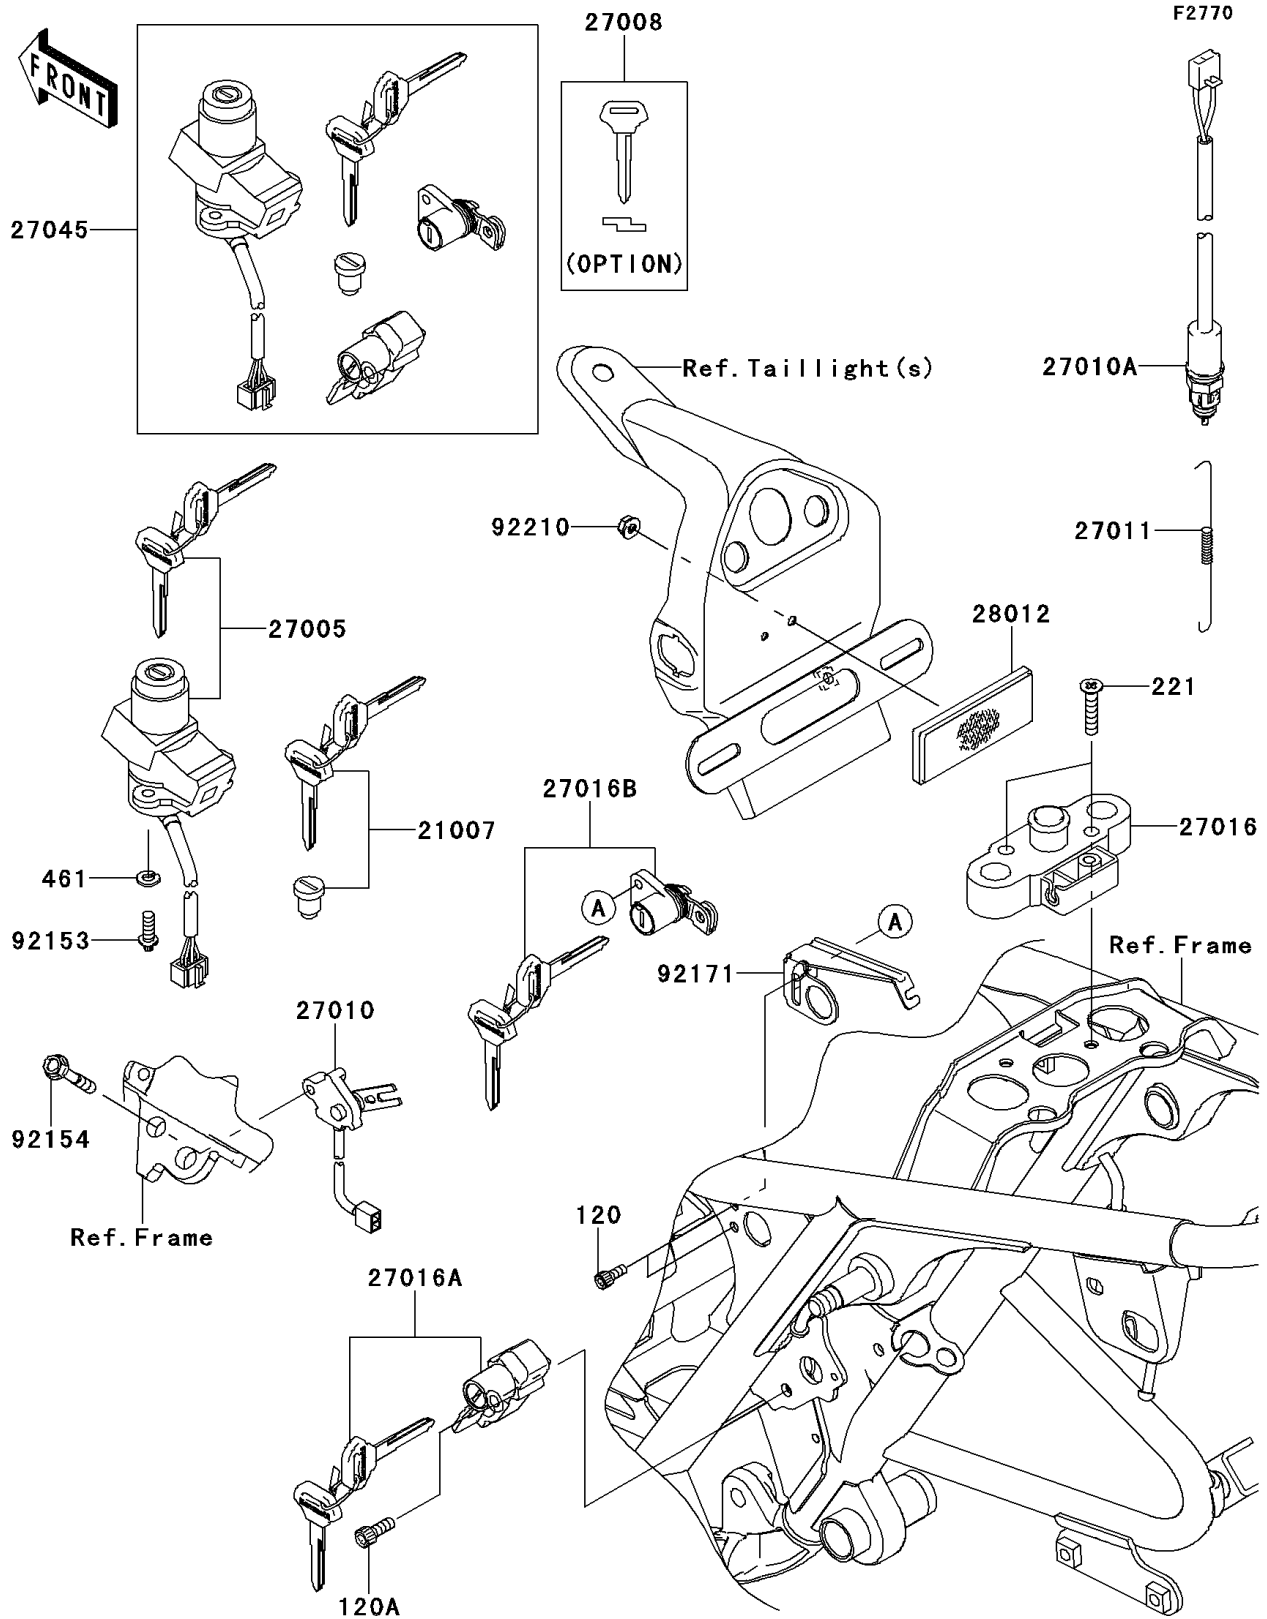

2014 W800 (European) PARTS DIAGRAM

Ignition Switch

2014 W800 (European) PARTS LIST

Ignition Switch

ITEM NAME	PART NUMBER	QUANTITY
BOLT-SOCKET,5X12 (Ref # 120)	120CB0512	2
BOLT-SOCKET,6X16 (Ref # 120A)	120CB0616	1
SCREW-CSK-CROS,6X30 (Ref # 221)	221AB0630	2
WASHER-SPRING,6MM (Ref # 461)	461DA0600	2
ROTOR,LOCK,TANK CAP (Ref # 21007)	21007-5043	1
SWITCH-ASSY-IGNITION (Ref # 27005)	27005-5142	1
KEY-LOCK,BLANK (Ref # 27008)	27008-1189	1
SWITCH,SIDE STAND (Ref # 27010)	27010-1468	1
SWITCH,REAR BRAKE (Ref # 27010A)	27010-1486	1
SPRING,BRAKE LAMP SWITCH (Ref # 27011)	27011-011	1
LOCK-ASSY,SEAT STRIKER (Ref # 27016)	27016-1098	1
LOCK-ASSY,HELMET (Ref # 27016A)	27016-5249	1
LOCK-ASSY,SEAT (Ref # 27016B)	27016-5256	1
SWITCH-ASSY (Ref # 27045)	27045-5453	1
REFLECTOR-REFLEX (Ref # 28012)	28012-1077	1
BOLT,TORX,6X16 (Ref # 92153)	92153-0967	2
BOLT,FLANGED,6X40 (Ref # 92154)	92154-0859	1
CLAMP (Ref # 92171)	92171-1072	1
NUT,FLANGED,5MM (Ref # 92210)	92210-0007	1