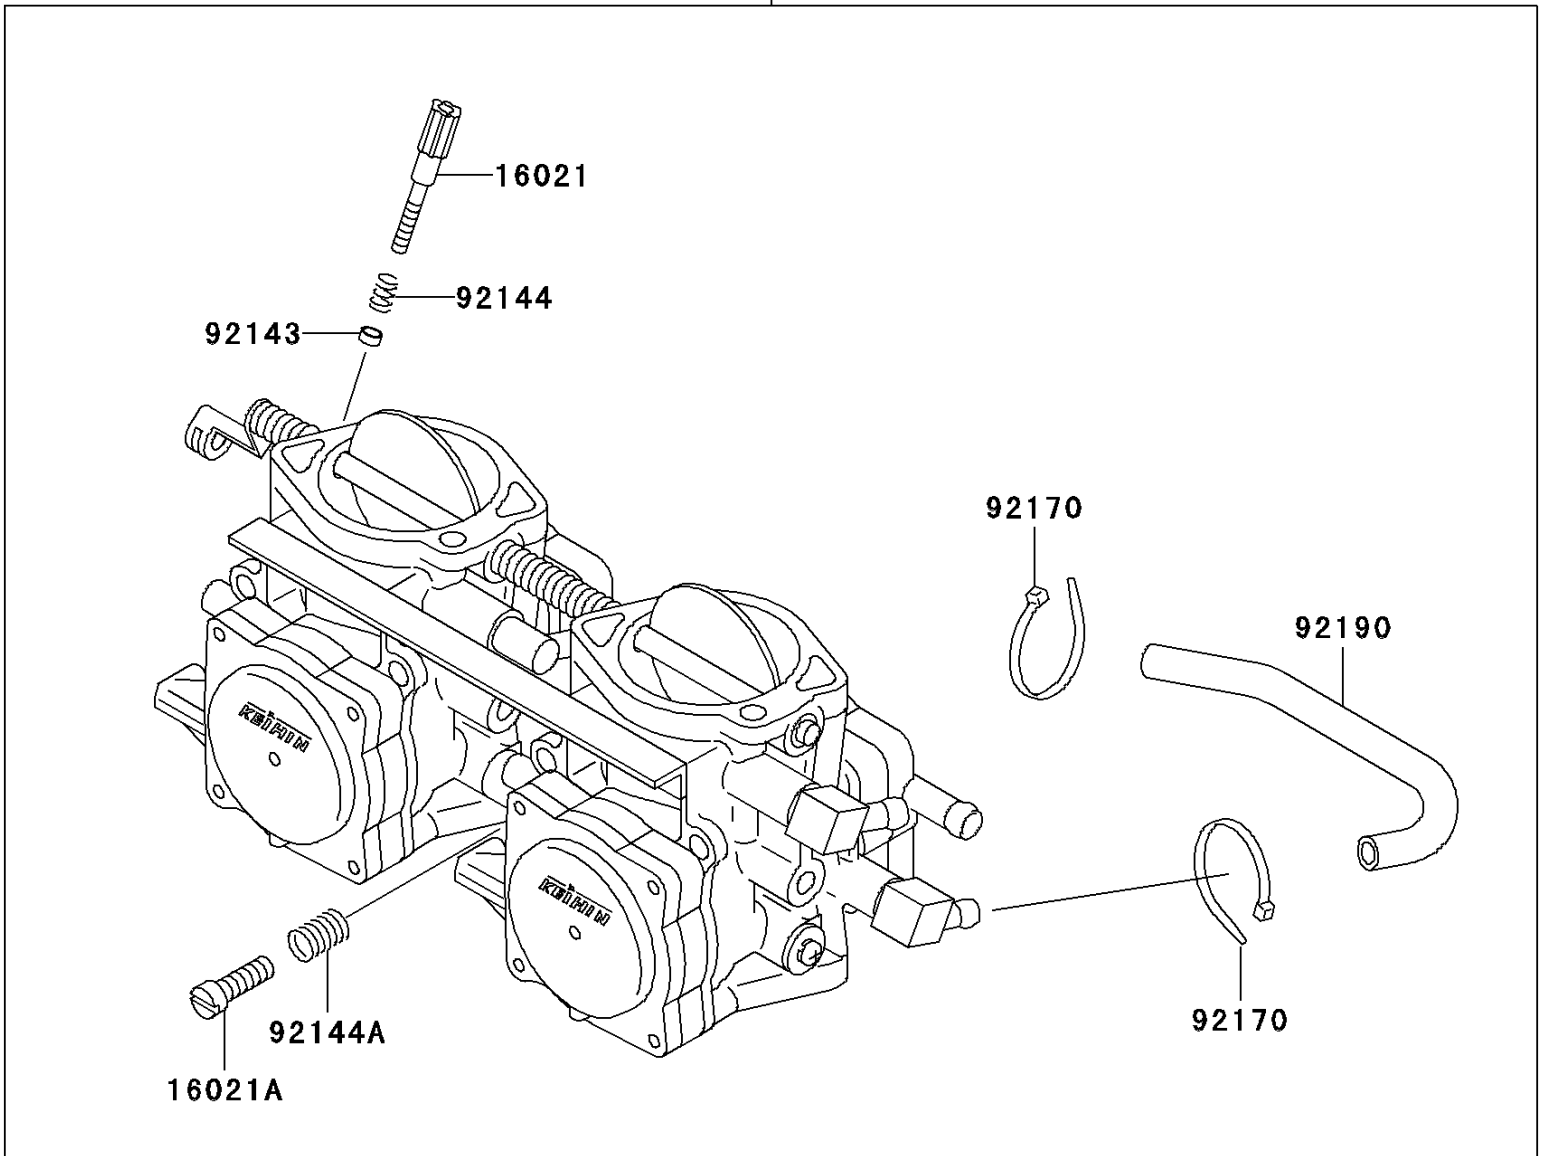

# 1997 STS PARTS DIAGRAM

Carburetor

E1611

15003/A

## 1997 STS PARTS LIST

### Carburetor

ITEM NAME	PART NUMBER	QUANTITY
CARBURETOR-ASSY (Ref # 15003A)	15003-3716	1
SCREW-THROTTLE STOP (Ref # 16021)	16021-3702	1
SCREW-THROTTLE STOP (Ref # 16021A)	16021-3704	1
COLLAR,THROTTLE STOP SCREW (Ref # 92143)	92143-3709	1
SPRING,THROTTLE STOP SCREW (Ref # 92144)	92144-3706	1
SPRING,THROTTLE STOP SCREW (Ref # 92144A)	92144-3745	1
CLAMP,TUBE (Ref # 92170)	92170-3740	2
TUBE,5.3X10.5X180 (Ref # 92190)	92190-3910	1