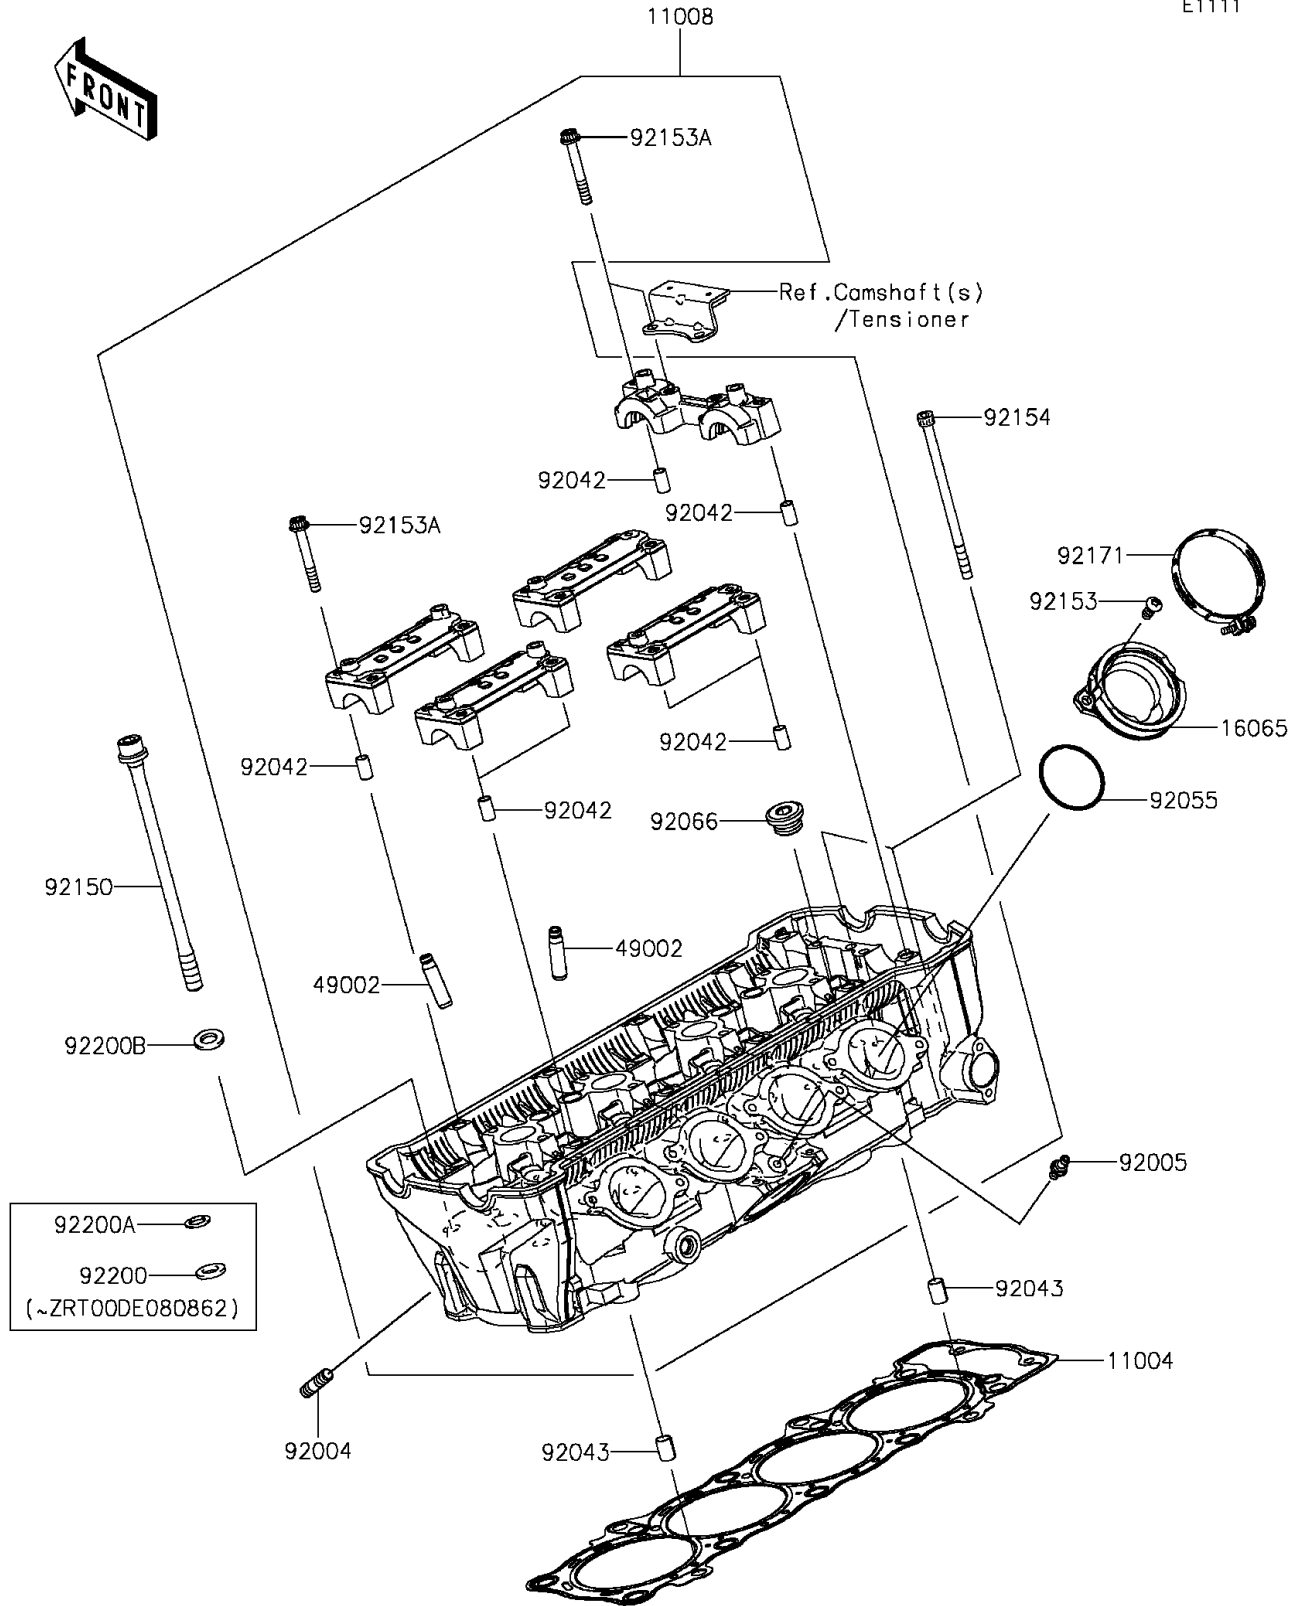

2016 Z1000 ABS PARTS DIAGRAM

Cylinder Head

E1111

2016 Z1000 ABS PARTS LIST

Cylinder Head

ITEM NAME	PART NUMBER	QUANTITY
-----------	-------------	----------